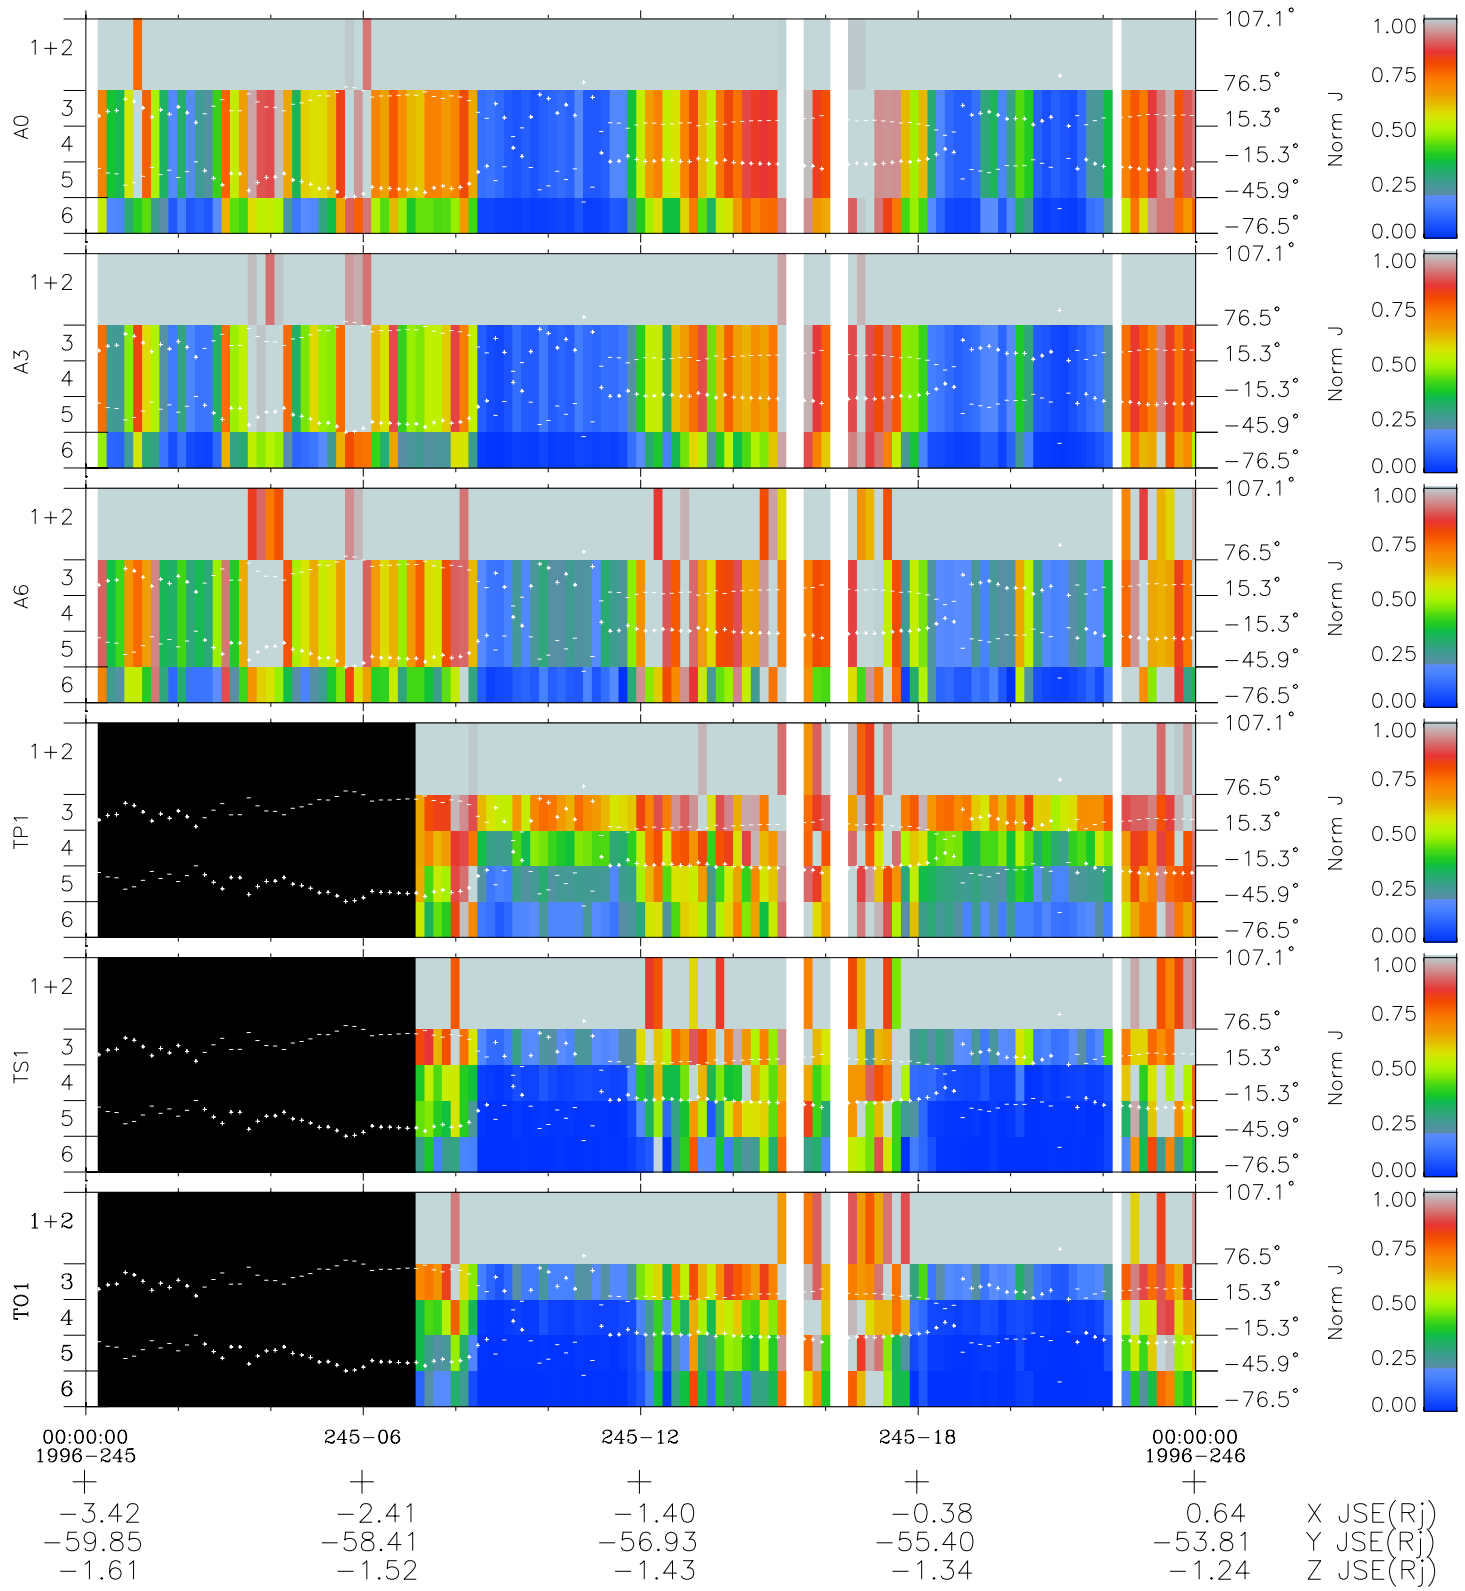

# Galileo EPD Real Elevation Anisotropies 96245

Software Version: RTELEV\_NORM V 1.20  
Data Production: 06-03-00  
Plot Production: Fri Sep 14 09:56:48 2001  
Color File: wondr3  
Geofactor File: 1.1

◇ = Jupiter look direction  
□ = Corotation look direction