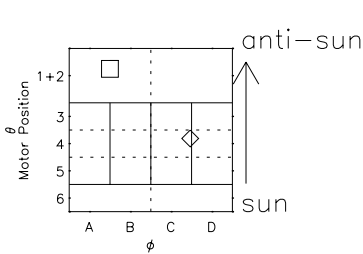

# Galileo EPD Real Elevation Anisotropies 96245

Software Version: RTELEV\_NORM V 1.20  
Data Production: 06-03-00  
Plot Production: Fri Sep 14 09:56:48 2001  
Color File: wondr3  
Geofactor File: 1.1

◇ = Jupiter look direction  
□ = Corotation look direction