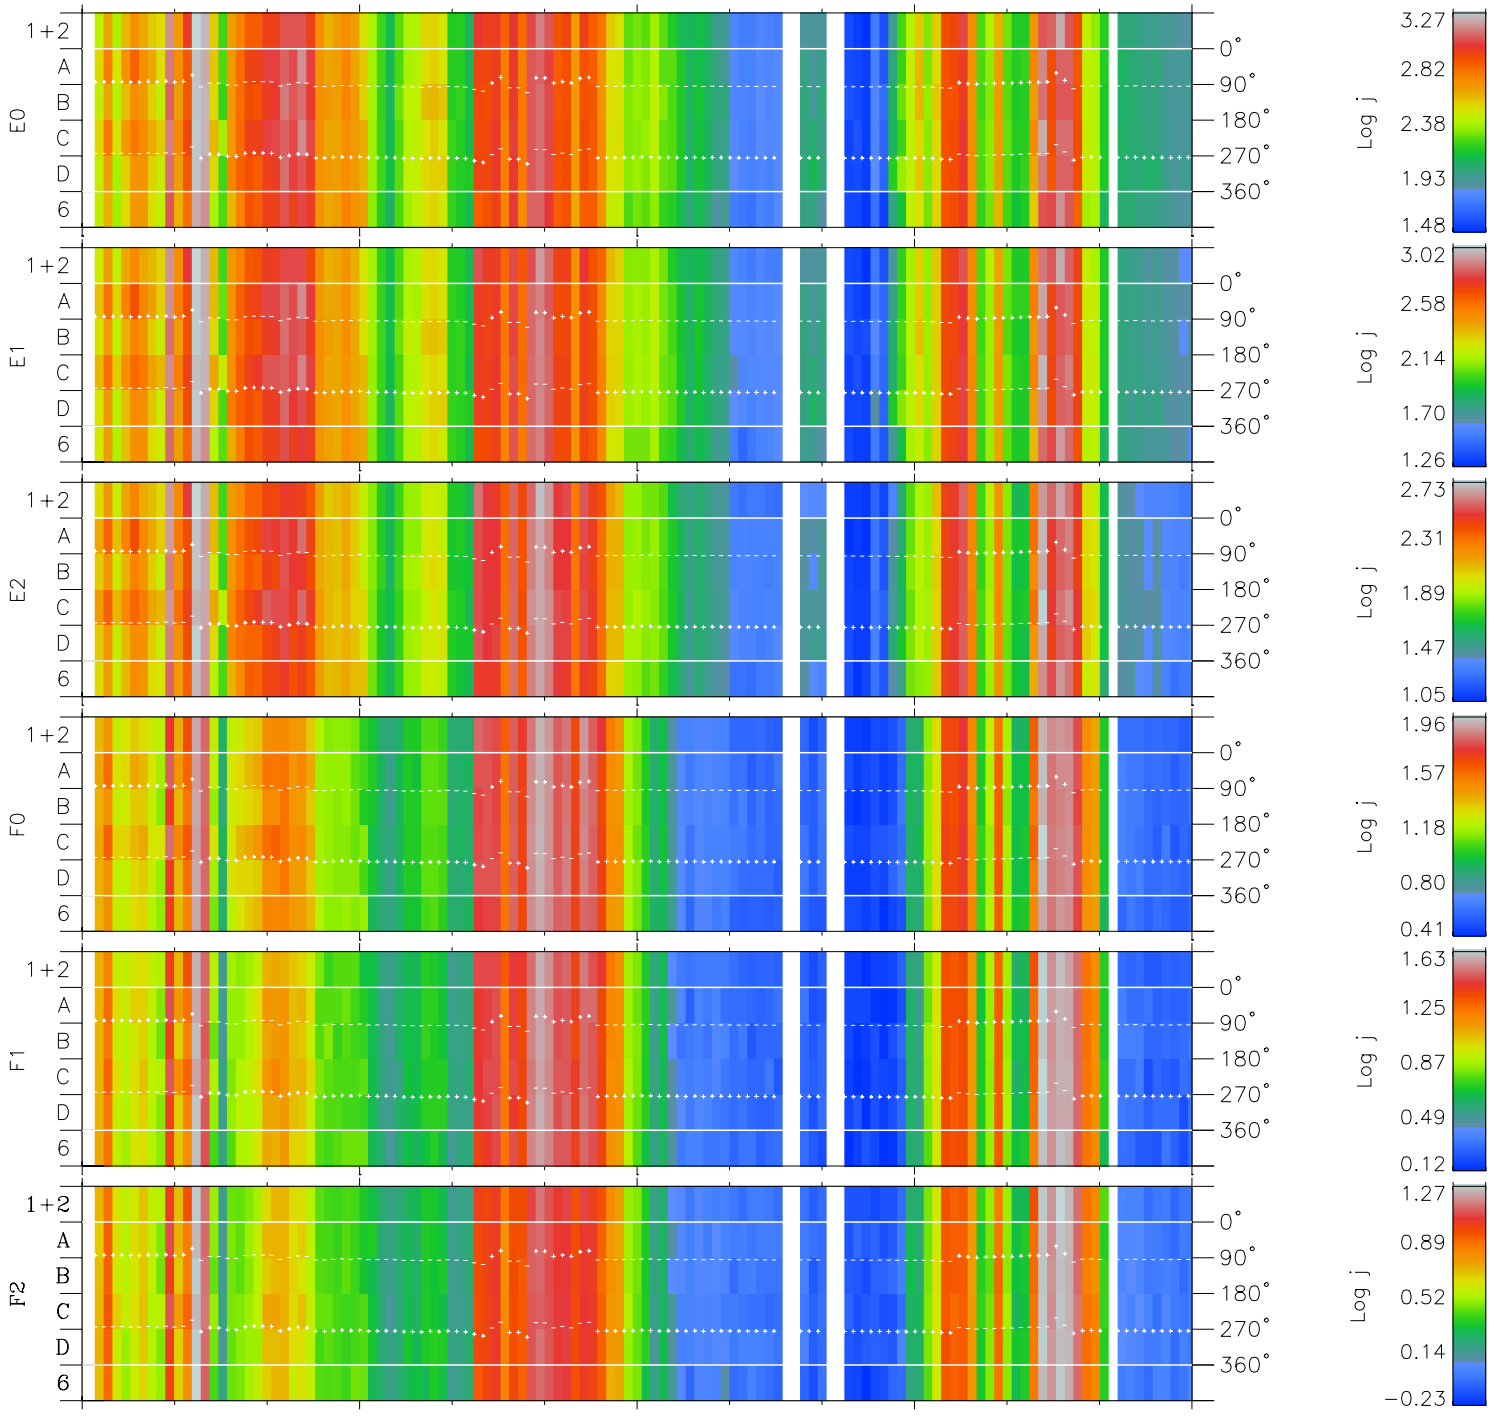

Galileo EPD Real Time Azimuth Anisotropies 96245

Software Version: RTAZIM_FLUX V 1.20
Data Production: 06-03-00
Plot Production: Fri Sep 14 09:57:42 2001
Color File: wondr3
Geofactor File: 1.1

00:00:00 1996-245	245-06	245-12	245-18	00:00:00 1996-246	
+	+	+	+	+	
-3.42	-2.41	-1.40	-0.38	0.64	X JSE(R _j)
-59.85	-58.41	-56.93	-55.40	-53.81	Y JSE(R _j)
-1.61	-1.52	-1.43	-1.34	-1.24	Z JSE(R _j)

◇ = Jupiter look direction
□ = Corotation look direction