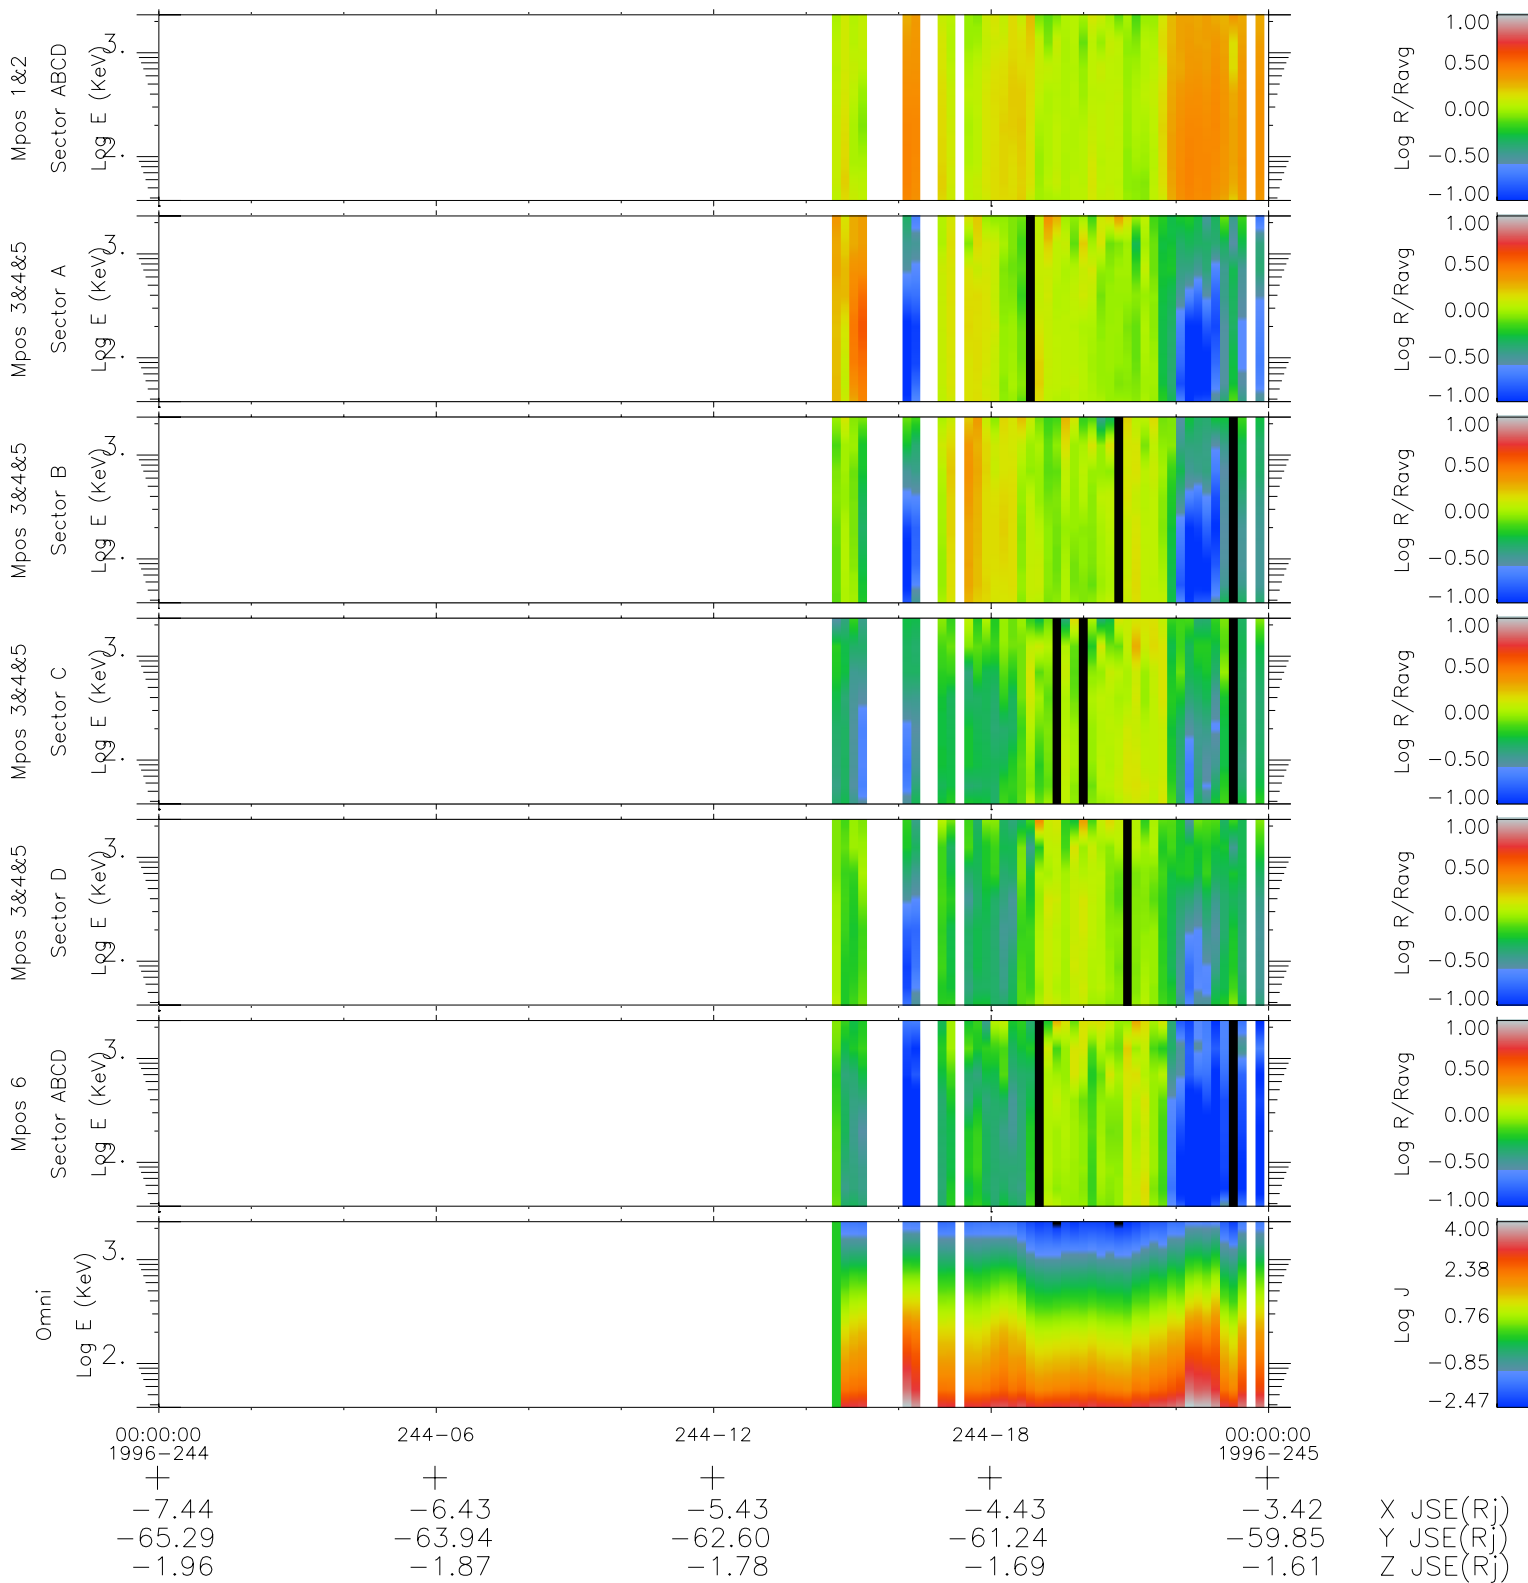

Galileo EPD Real Time R6 Ions Spectra 96244

Software Version: RTSPEC_R6 V 1.20
 Data Production: 06-03-00
 Plot Production: Fri Sep 14 09:42:22 2001
 Color File: wondr3
 Geofactor File: 1.1

- ◇ = Jupiter look direction
- = Corotation look direction