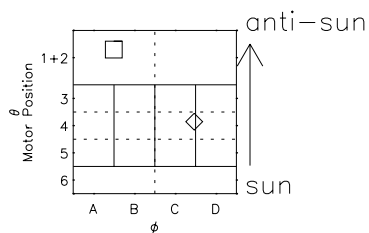

Galileo EPD Real Time R6 Ions Spectra 96244

Software Version: RTSPEC_R6 V 1.20
 Data Production: 06-03-00
 Plot Production: Fri Sep 14 09:42:22 2001
 Color File: wondr3
 Geofactor File: 1.1

- ◇ = Jupiter look direction
- = Corotation look direction