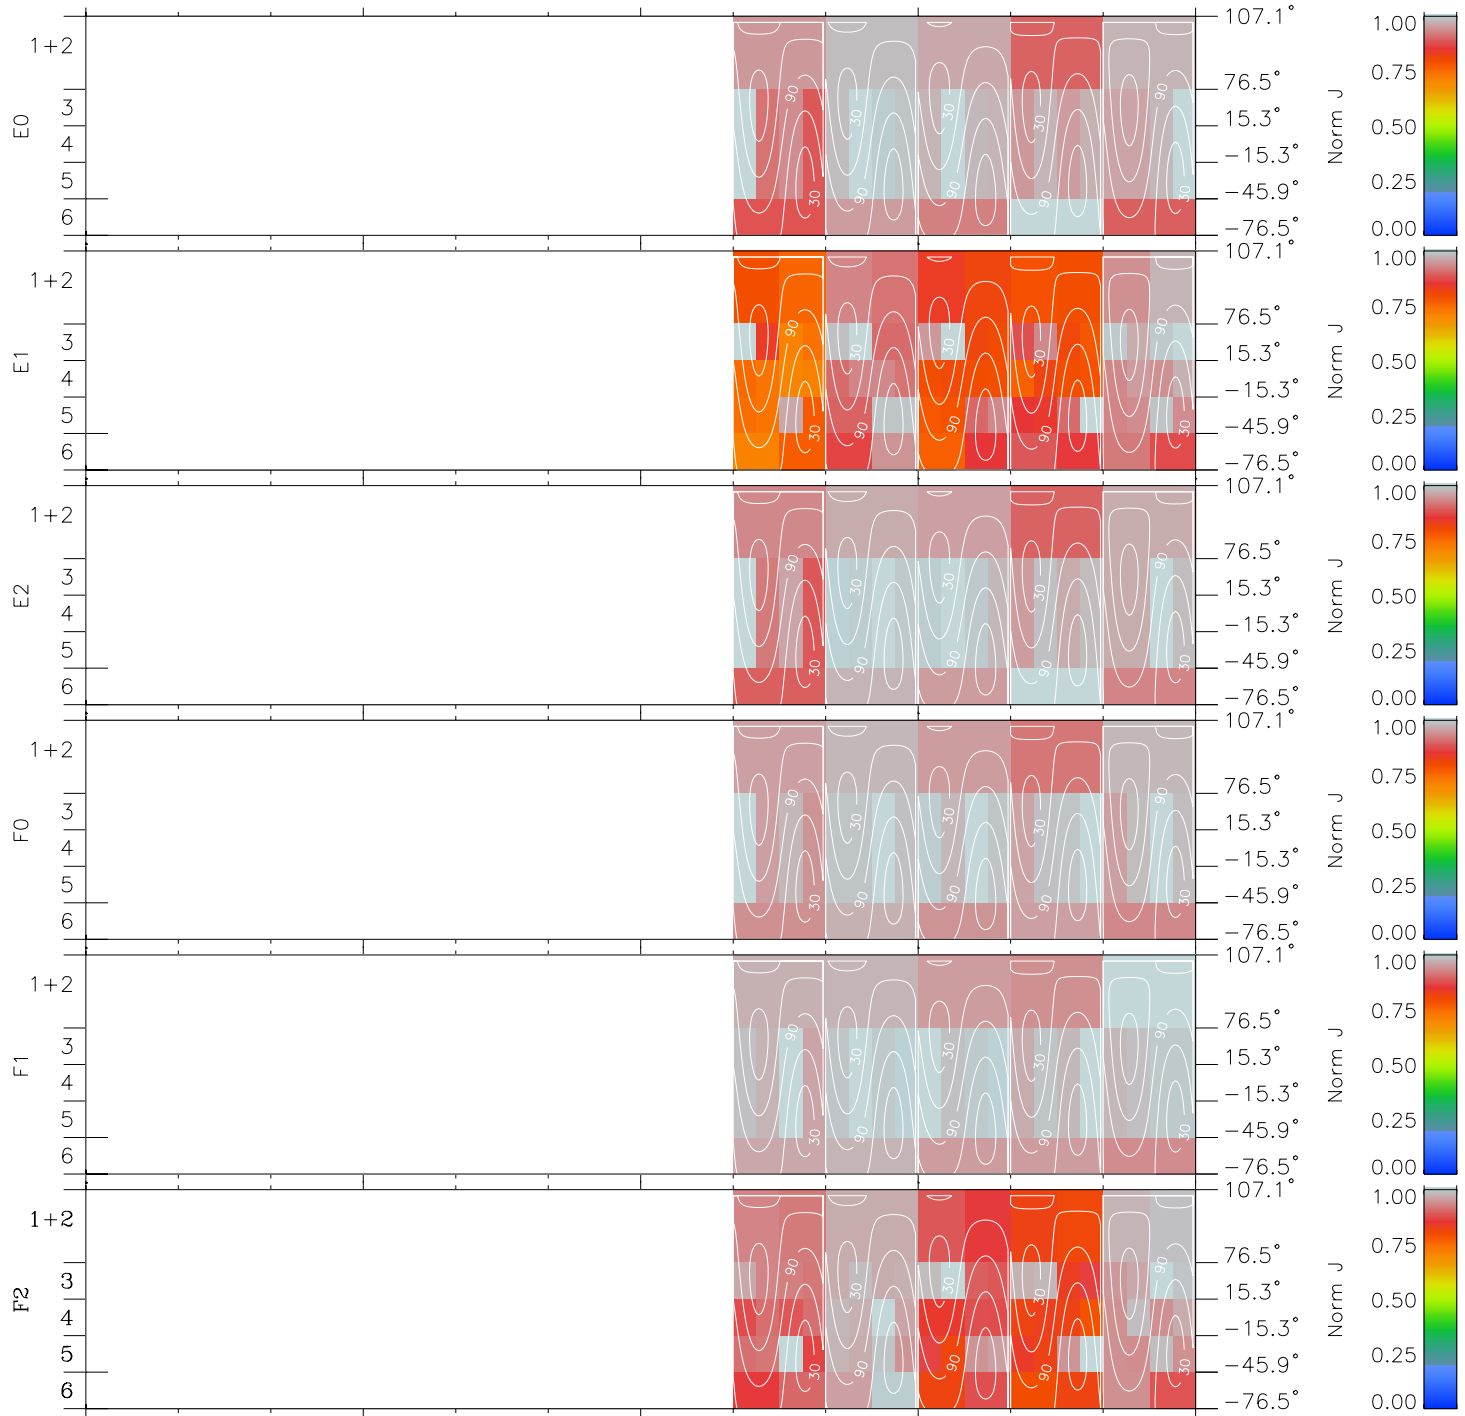

# Galileo EPD Real Time All-Sky Anisotropies 96244

Software Version: RTSKY\_NORM V 1.20  
Data Production: 06-03-00  
Plot Production: Fri Sep 14 09:43:04 2001  
Color File: wondr3  
Geofactor File: 1.1

00:00:00 1996-244	244-06	244-12	244-18	00:00:00 1996-245	
+	+	+	+	+	X JSE(R <sub>j</sub> )
-7.44	-6.43	-5.43	-4.43	-3.42	Y JSE(R <sub>j</sub> )
-65.29	-63.94	-62.60	-61.24	-59.85	Z JSE(R <sub>j</sub> )
-1.96	-1.87	-1.78	-1.69	-1.61	

- ◇ = Jupiter look direction
- = Corotation look direction