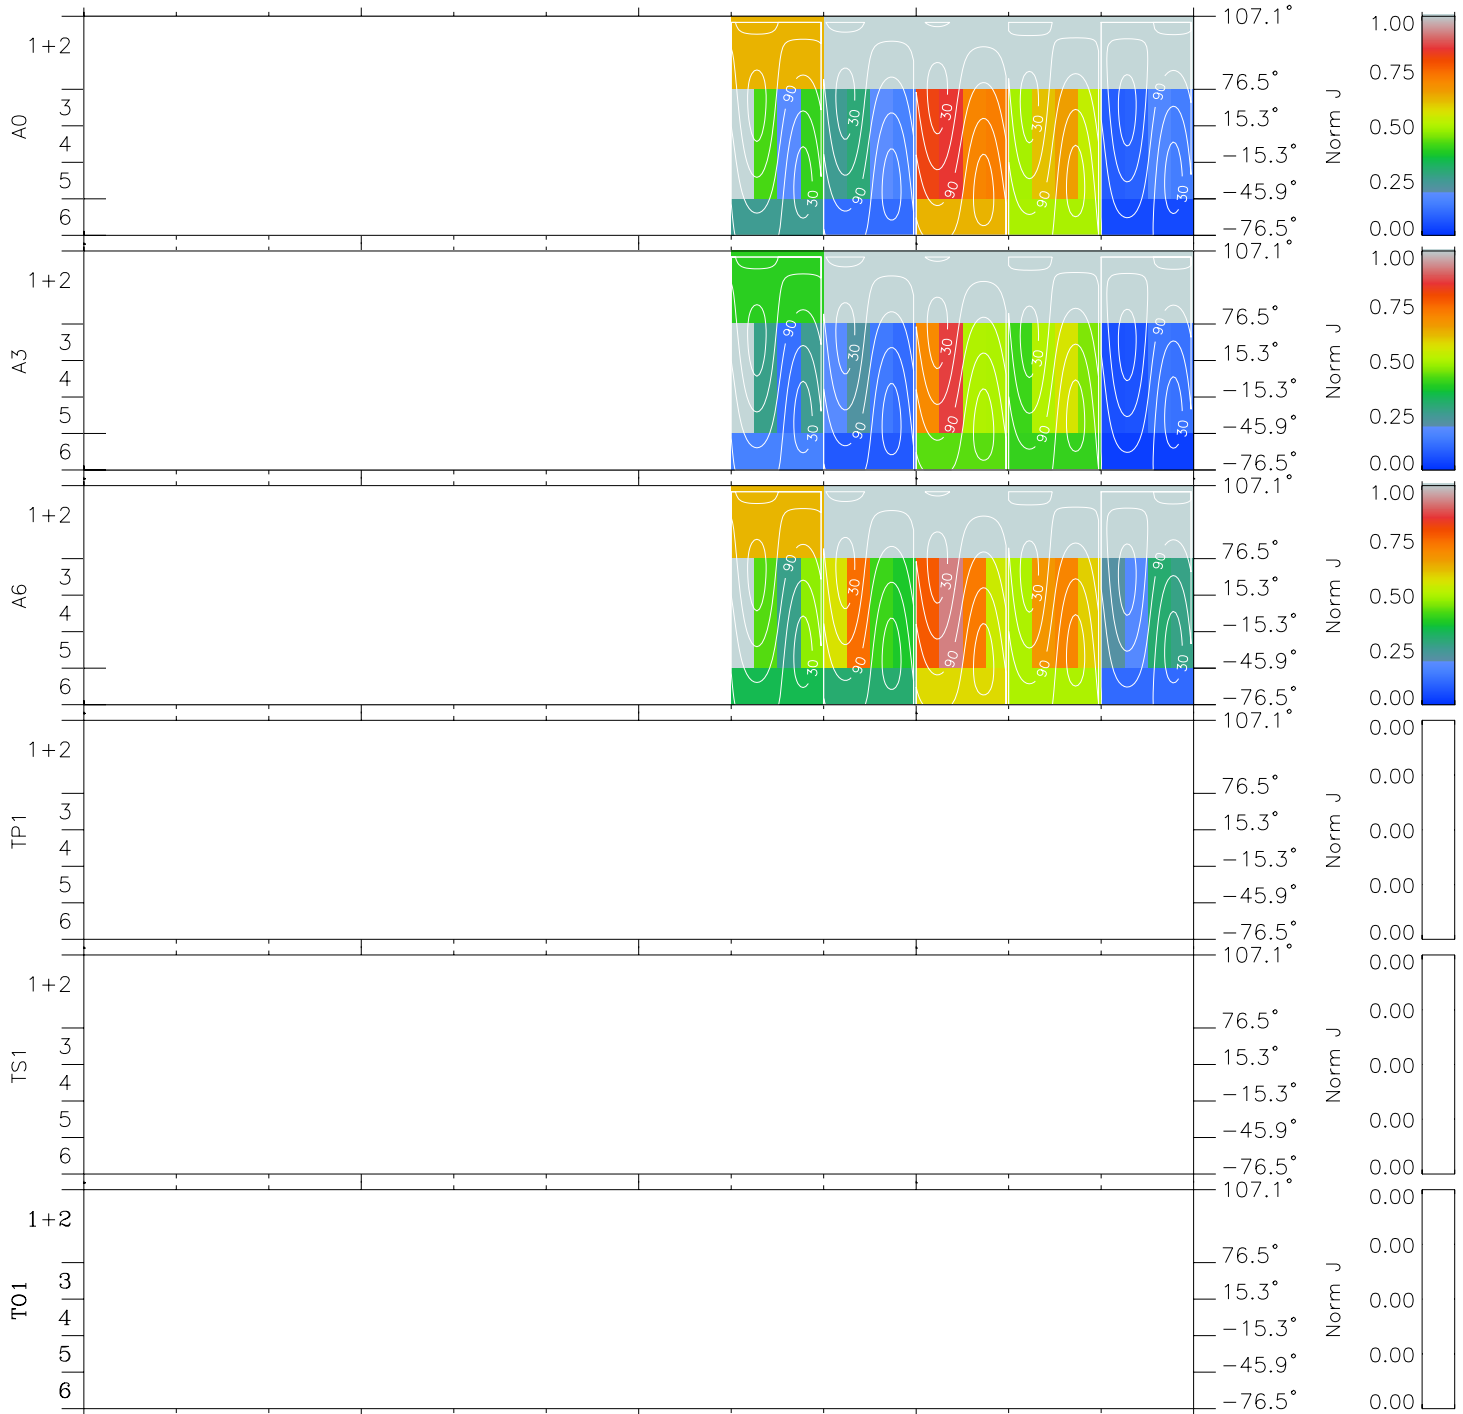

Galileo EPD Real Time All-Sky Anisotropies 96244

Software Version: RTSKY_NORM V 1.20
Data Production: 06-03-00
Plot Production: Fri Sep 14 09:43:00 2001
Color File: wondr3
Geofactor File: 1.1

| 00:00:00 1996-244 | 244-06 | 244-12 | 244-18 | 00:00:00 1996-245 | |
|----------------------|--------|--------|--------|----------------------|------------------------|
| + | + | + | + | + | X JSE(R _j) |
| -7.44 | -6.43 | -5.43 | -4.43 | -3.42 | Y JSE(R _j) |
| -65.29 | -63.94 | -62.60 | -61.24 | -59.85 | Z JSE(R _j) |
| -1.96 | -1.87 | -1.78 | -1.69 | -1.61 | |

- ◇ = Jupiter look direction
- = Corotation look direction