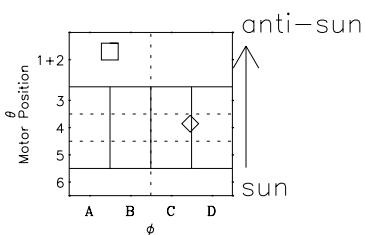

Galileo EPD Real-Time Six-Sector 96244

Software Version: RTLINE_R6 V 1.20
Data Production: 06-03-00
Plot Production: Fri Sep 14 09:44:12 2001

◇ = Jupiter look direction
□ = Corotation look direction