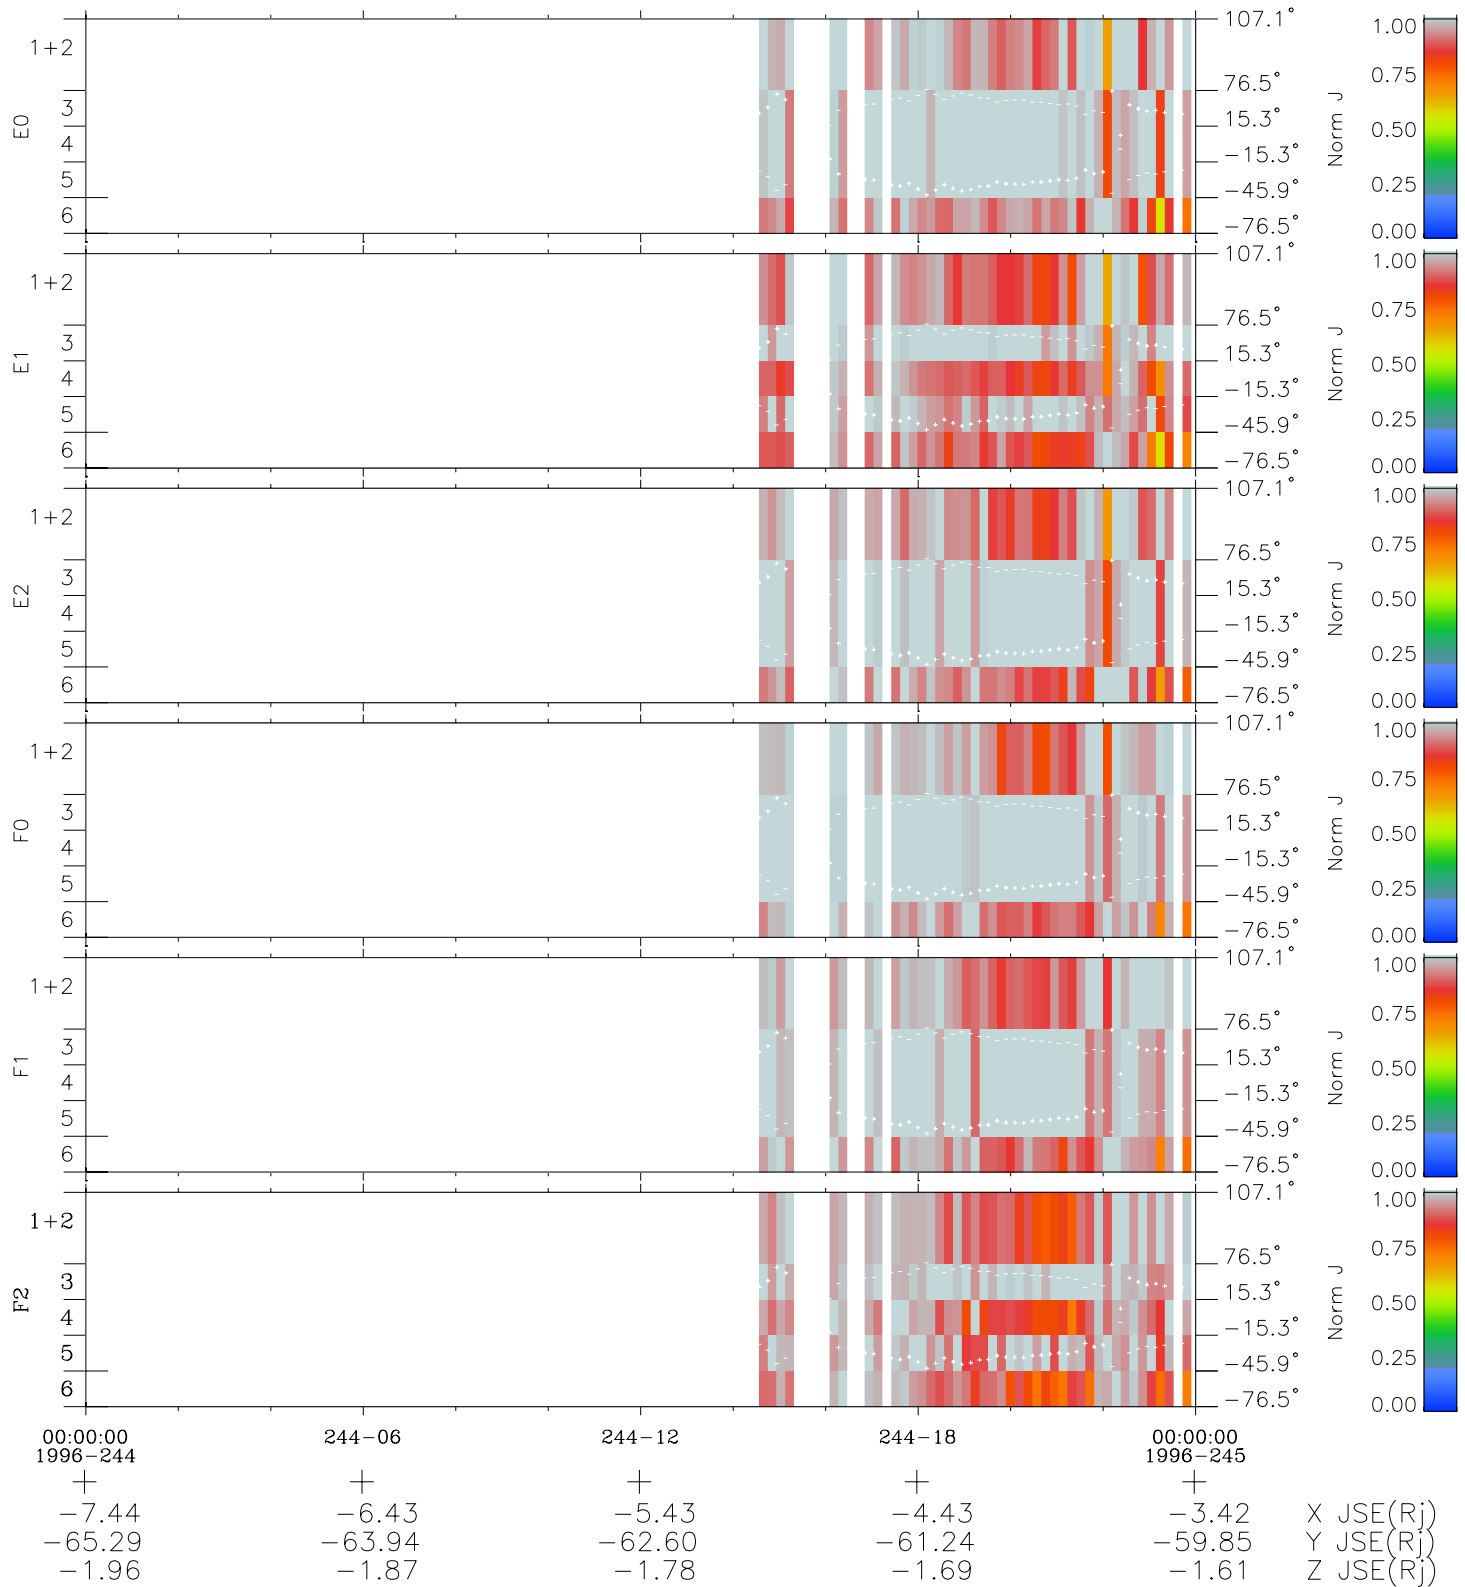

# Galileo EPD Real Elevation Anisotropies 96244

Software Version: RTELEV\_NORM V 1.20  
 Data Production: 06-03-00  
 Plot Production: Fri Sep 14 09:43:34 2001  
 Color File: wondr3  
 Geofactor File: 1.1

- ◇ = Jupiter look direction
- = Corotation look direction