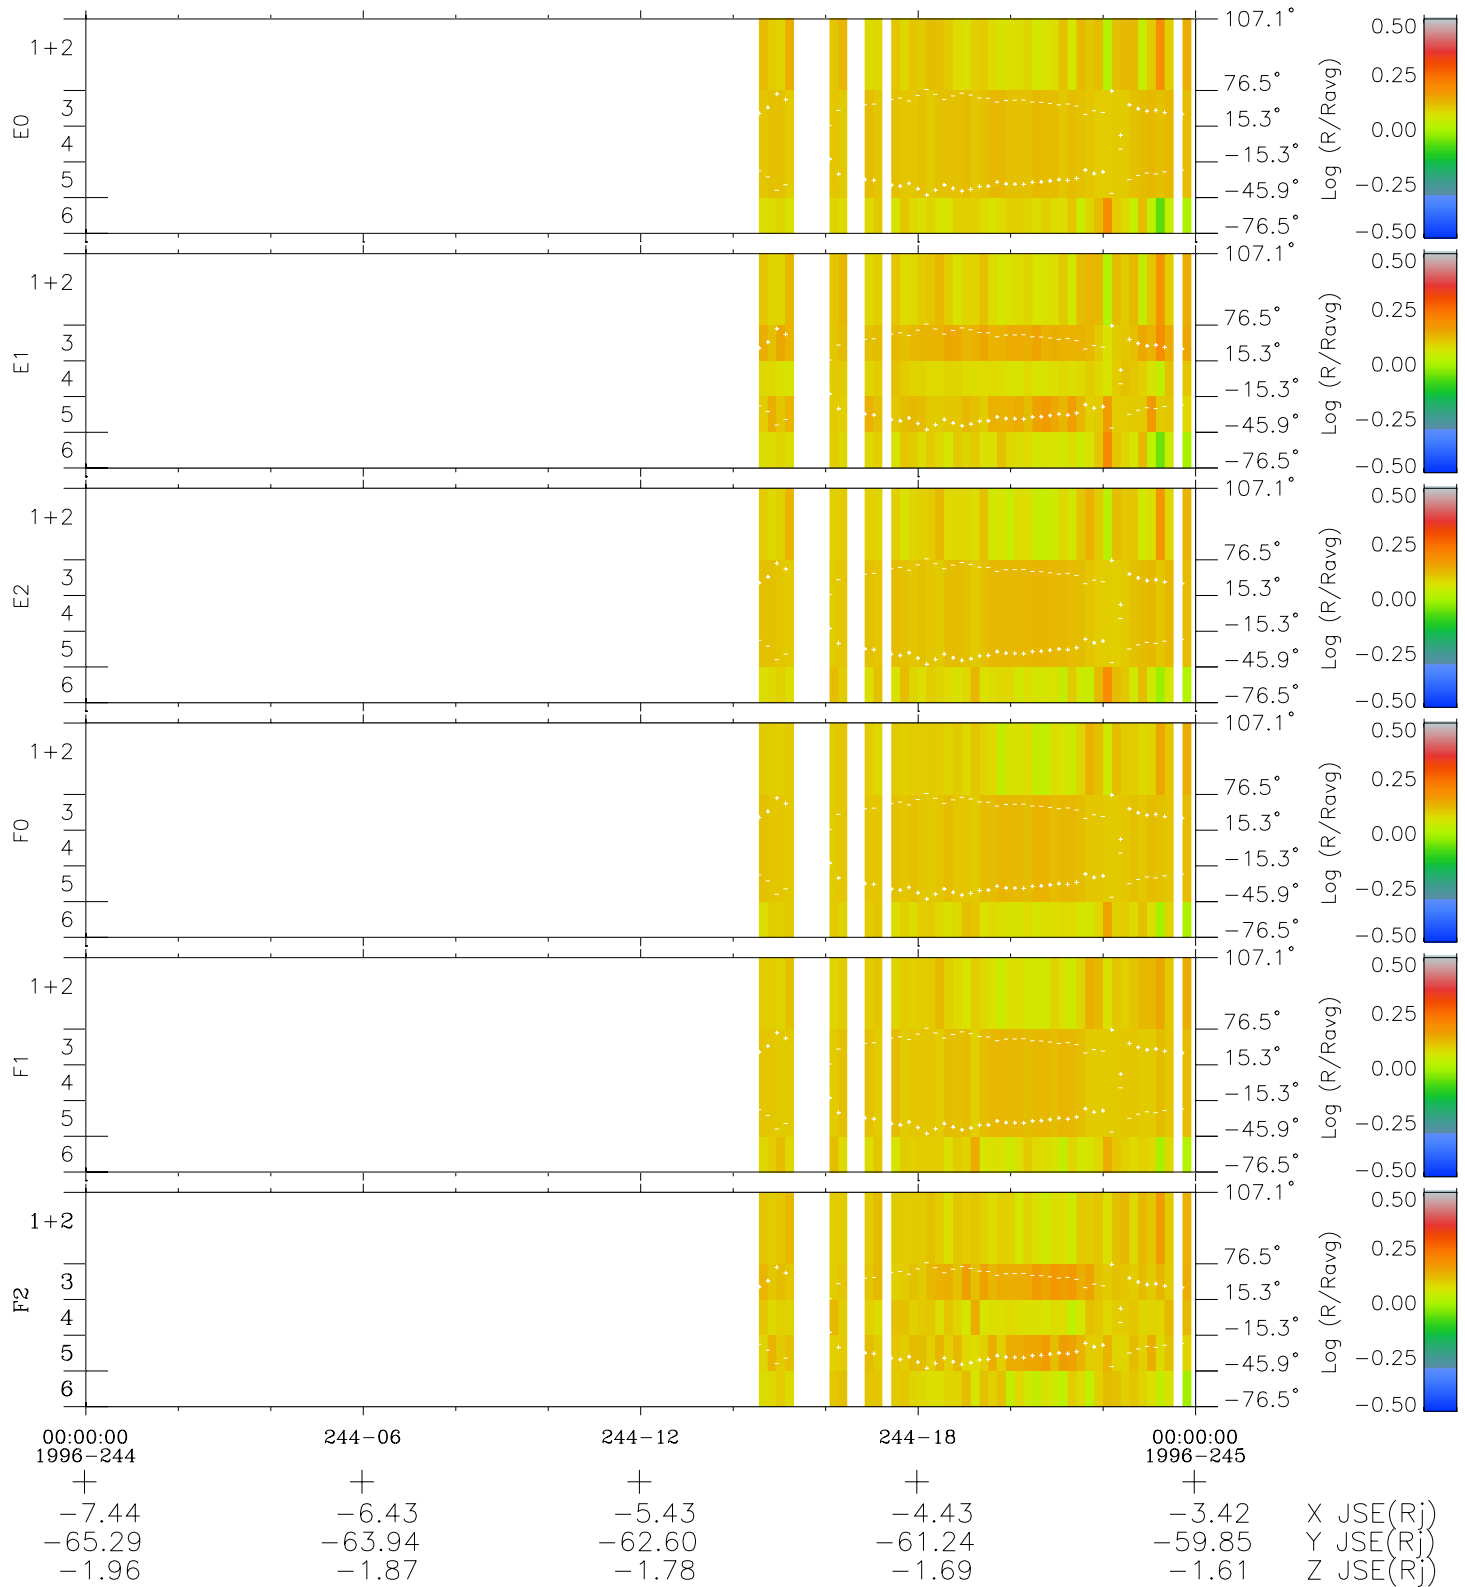

Galileo EPD Real Elevation Anisotropies 96244

Software Version: RTELEV_MEAN V 1.20
 Data Production: 06-03-00
 Plot Production: Fri Sep 14 09:43:14 2001
 Color File: wondr3
 Geofactor File: 1.1

- ◇ = Jupiter look direction
- = Corotation look direction