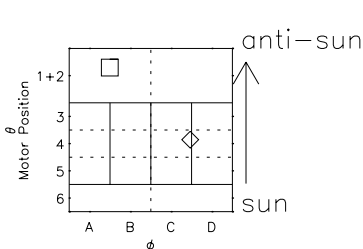

Galileo EPD Real Elevation Anisotropies 96244

Software Version: RTELEV_MEAN V 1.20
 Data Production: 06-03-00
 Plot Production: Fri Sep 14 09:43:14 2001
 Color File: wondr3
 Geofactor File: 1.1

- ◇ = Jupiter look direction
- = Corotation look direction