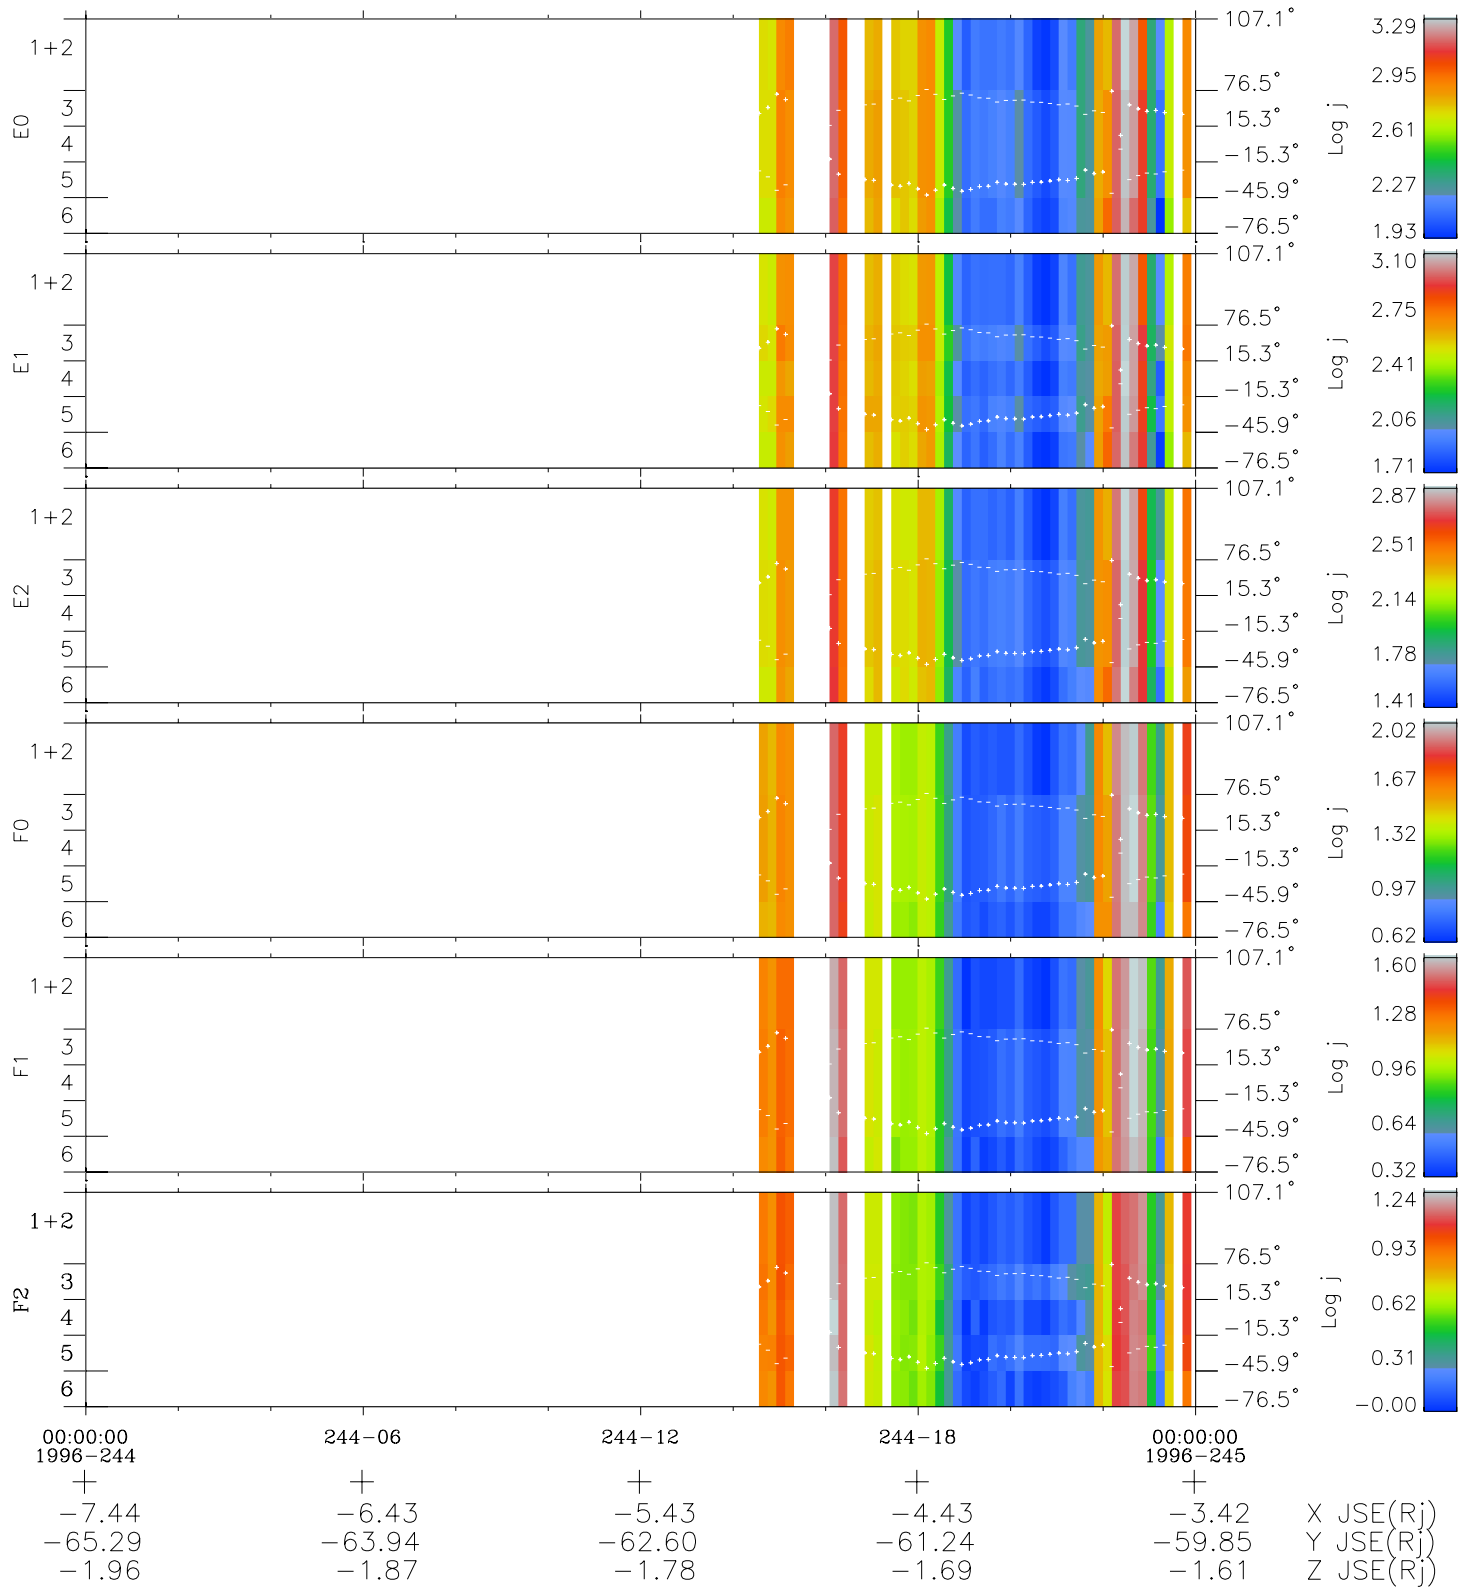

Galileo EPD Real Elevation Anisotropies 96244

Software Version: RTELEV_FLUX V 1.20
Data Production: 06-03-00
Plot Production: Fri Sep 14 09:43:25 2001
Color File: wondr3
Geofactor File: 1.1

◇ = Jupiter look direction
□ = Corotation look direction