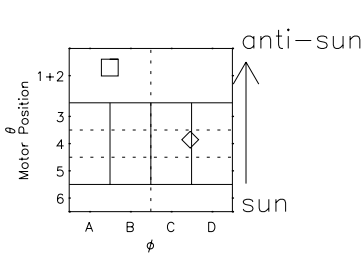

Galileo EPD Real Elevation Anisotropies 96244

Software Version: RTELEV_FLUX V 1.20
Data Production: 06-03-00
Plot Production: Fri Sep 14 09:43:25 2001
Color File: wondr3
Geofactor File: 1.1

◇ = Jupiter look direction
□ = Corotation look direction