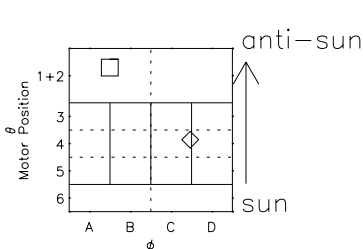

# Galileo EPD Real Elevation Anisotropies 96244

Software Version: RTELEV\_MEAN V 1.20  
Data Production: 06-03-00  
Plot Production: Fri Sep 14 09:43:10 2001  
Color File: wondr3  
Geofactor File: 1.1

00:00:00 1996-244	244-06	244-12	244-18	00:00:00 1996-245	
+	+	+	+	+	X JSE( $R_j$ )
-7.44	-6.43	-5.43	-4.43	-3.42	Y JSE( $R_j$ )
-65.29	-63.94	-62.60	-61.24	-59.85	Z JSE( $R_j$ )
-1.96	-1.87	-1.78	-1.69	-1.61	

- ◇ = Jupiter look direction
- = Corotation look direction