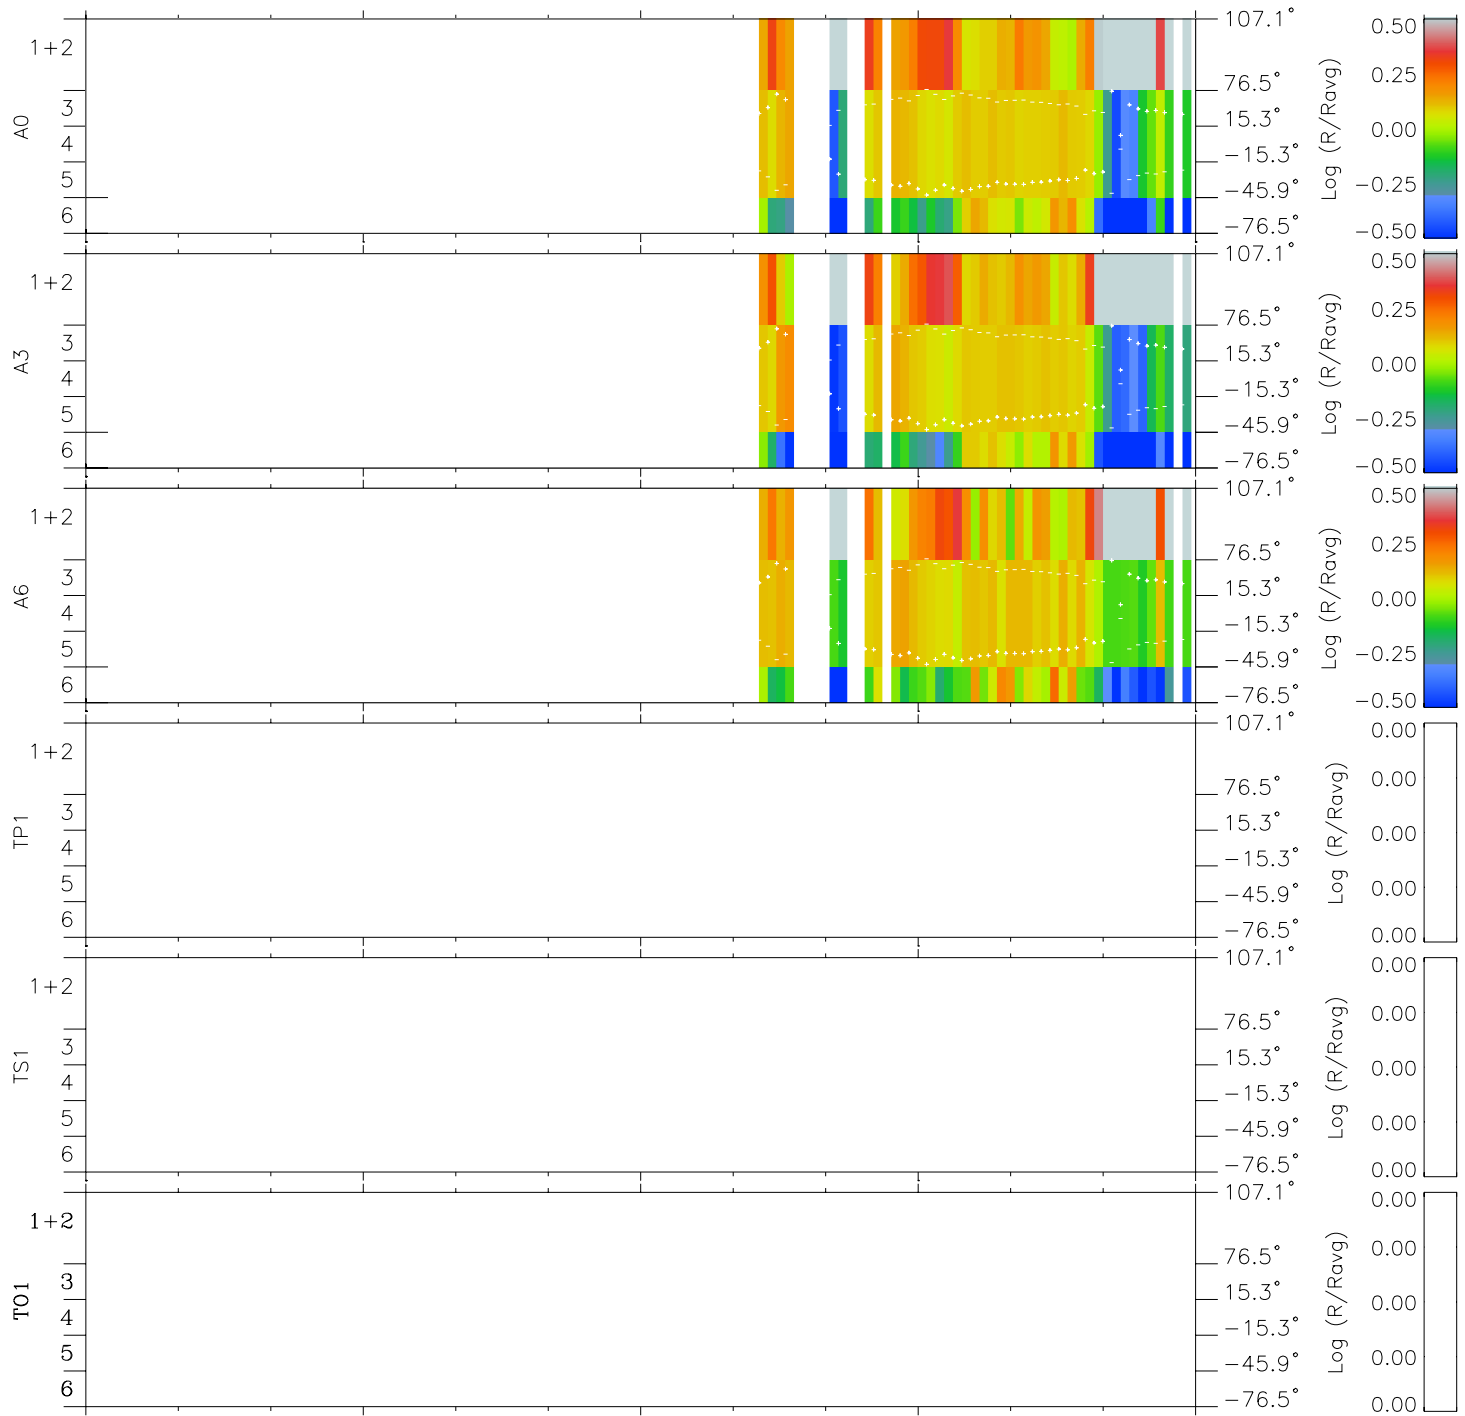

# Galileo EPD Real Elevation Anisotropies 96244

Software Version: RTELEV\_MEAN V 1.20  
Data Production: 06-03-00  
Plot Production: Fri Sep 14 09:43:10 2001  
Color File: wondr3  
Geofactor File: 1.1

00:00:00 1996-244	244-06	244-12	244-18	00:00:00 1996-245	
+	+	+	+	+	X JSE( $R_j$ )
-7.44	-6.43	-5.43	-4.43	-3.42	Y JSE( $R_j$ )
-65.29	-63.94	-62.60	-61.24	-59.85	Z JSE( $R_j$ )
-1.96	-1.87	-1.78	-1.69	-1.61	

- ◇ = Jupiter look direction
- = Corotation look direction