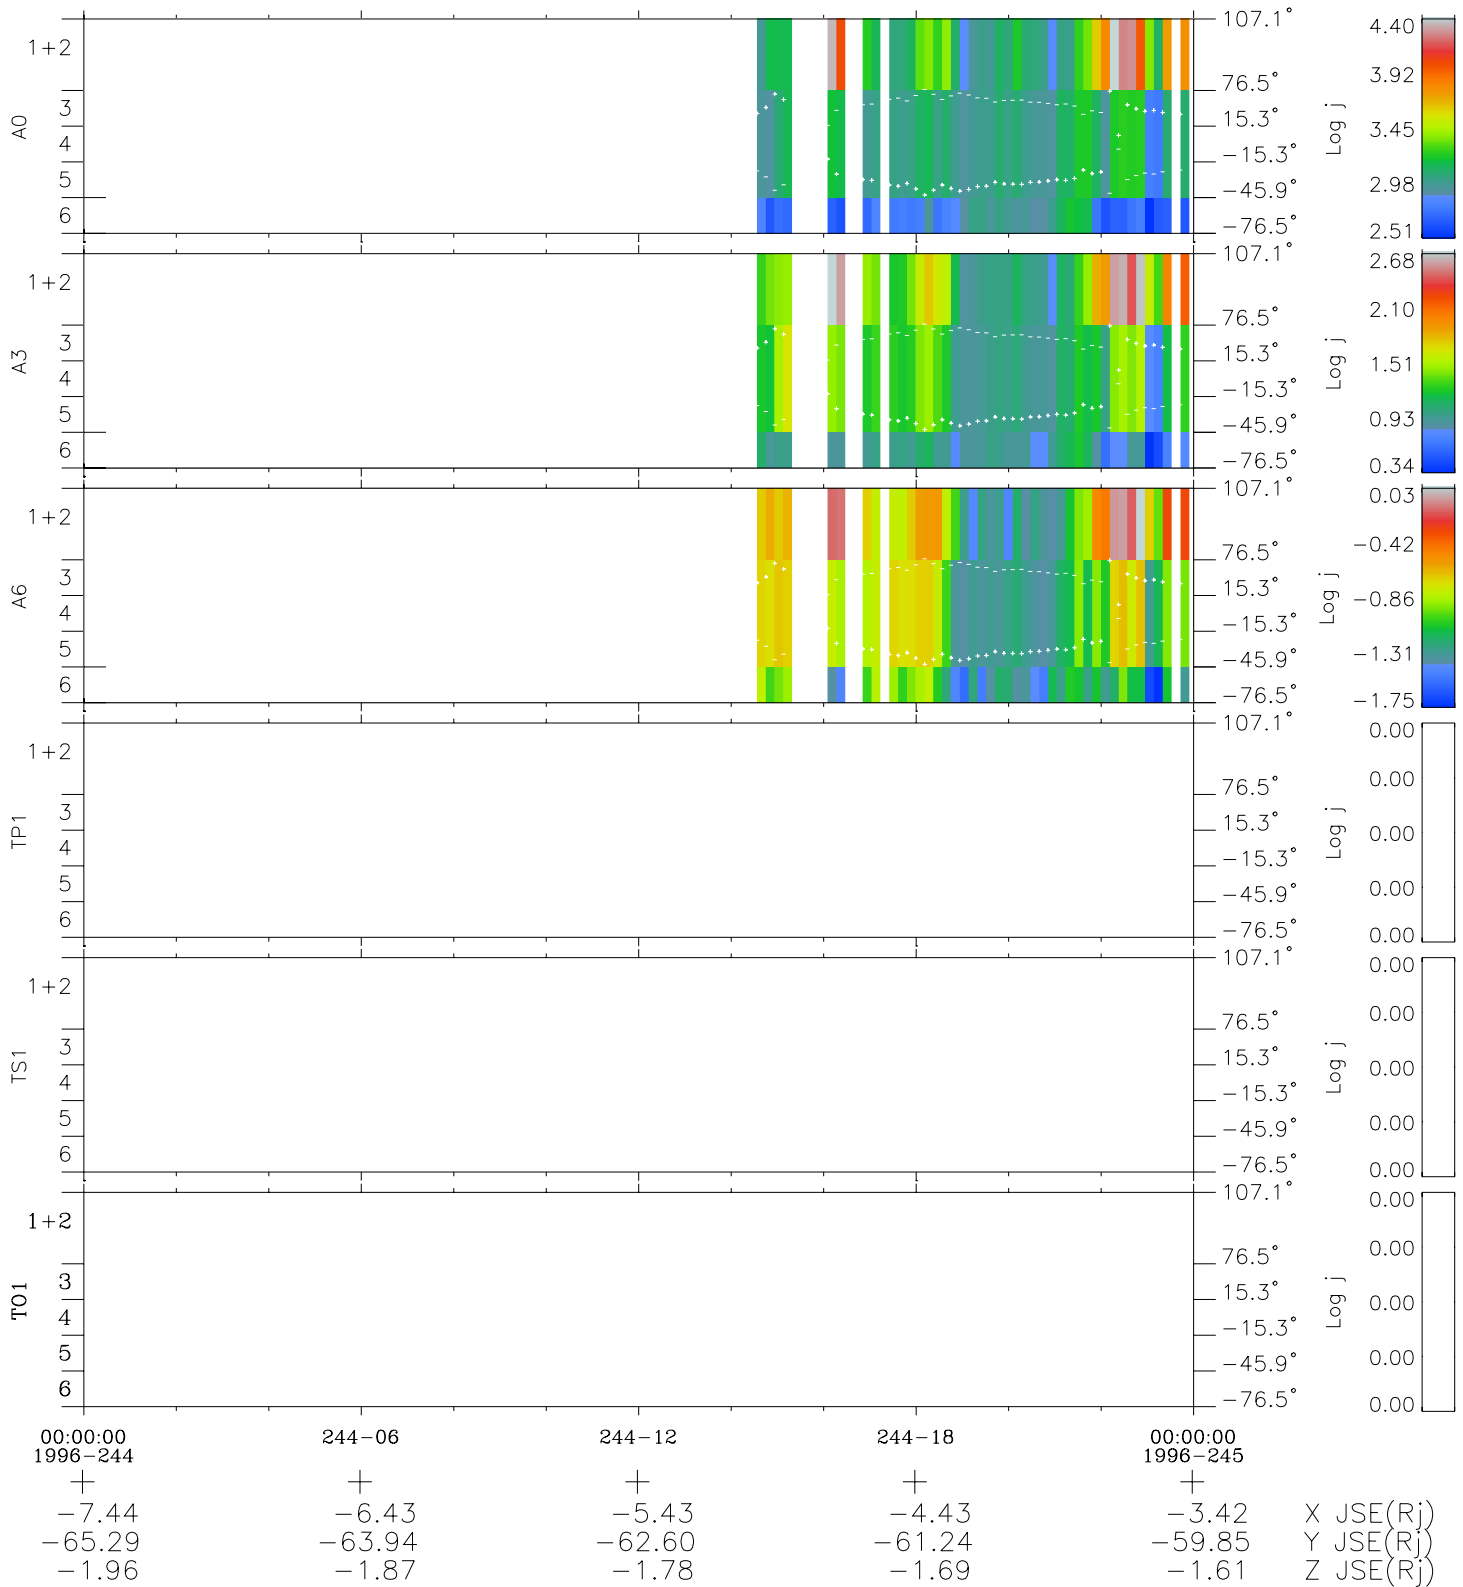

# Galileo EPD Real Elevation Anisotropies 96244

Software Version: RTELEV\_FLUX V 1.20  
Data Production: 06-03-00  
Plot Production: Fri Sep 14 09:43:20 2001  
Color File: wondr3  
Geofactor File: 1.1

- ◇ = Jupiter look direction
- = Corotation look direction