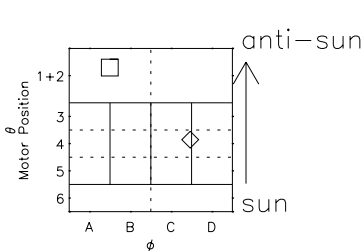

# Galileo EPD Real Elevation Anisotropies 96244

Software Version: RTELEV\_FLUX V 1.20  
Data Production: 06-03-00  
Plot Production: Fri Sep 14 09:43:20 2001  
Color File: wondr3  
Geofactor File: 1.1

- ◇ = Jupiter look direction
- = Corotation look direction