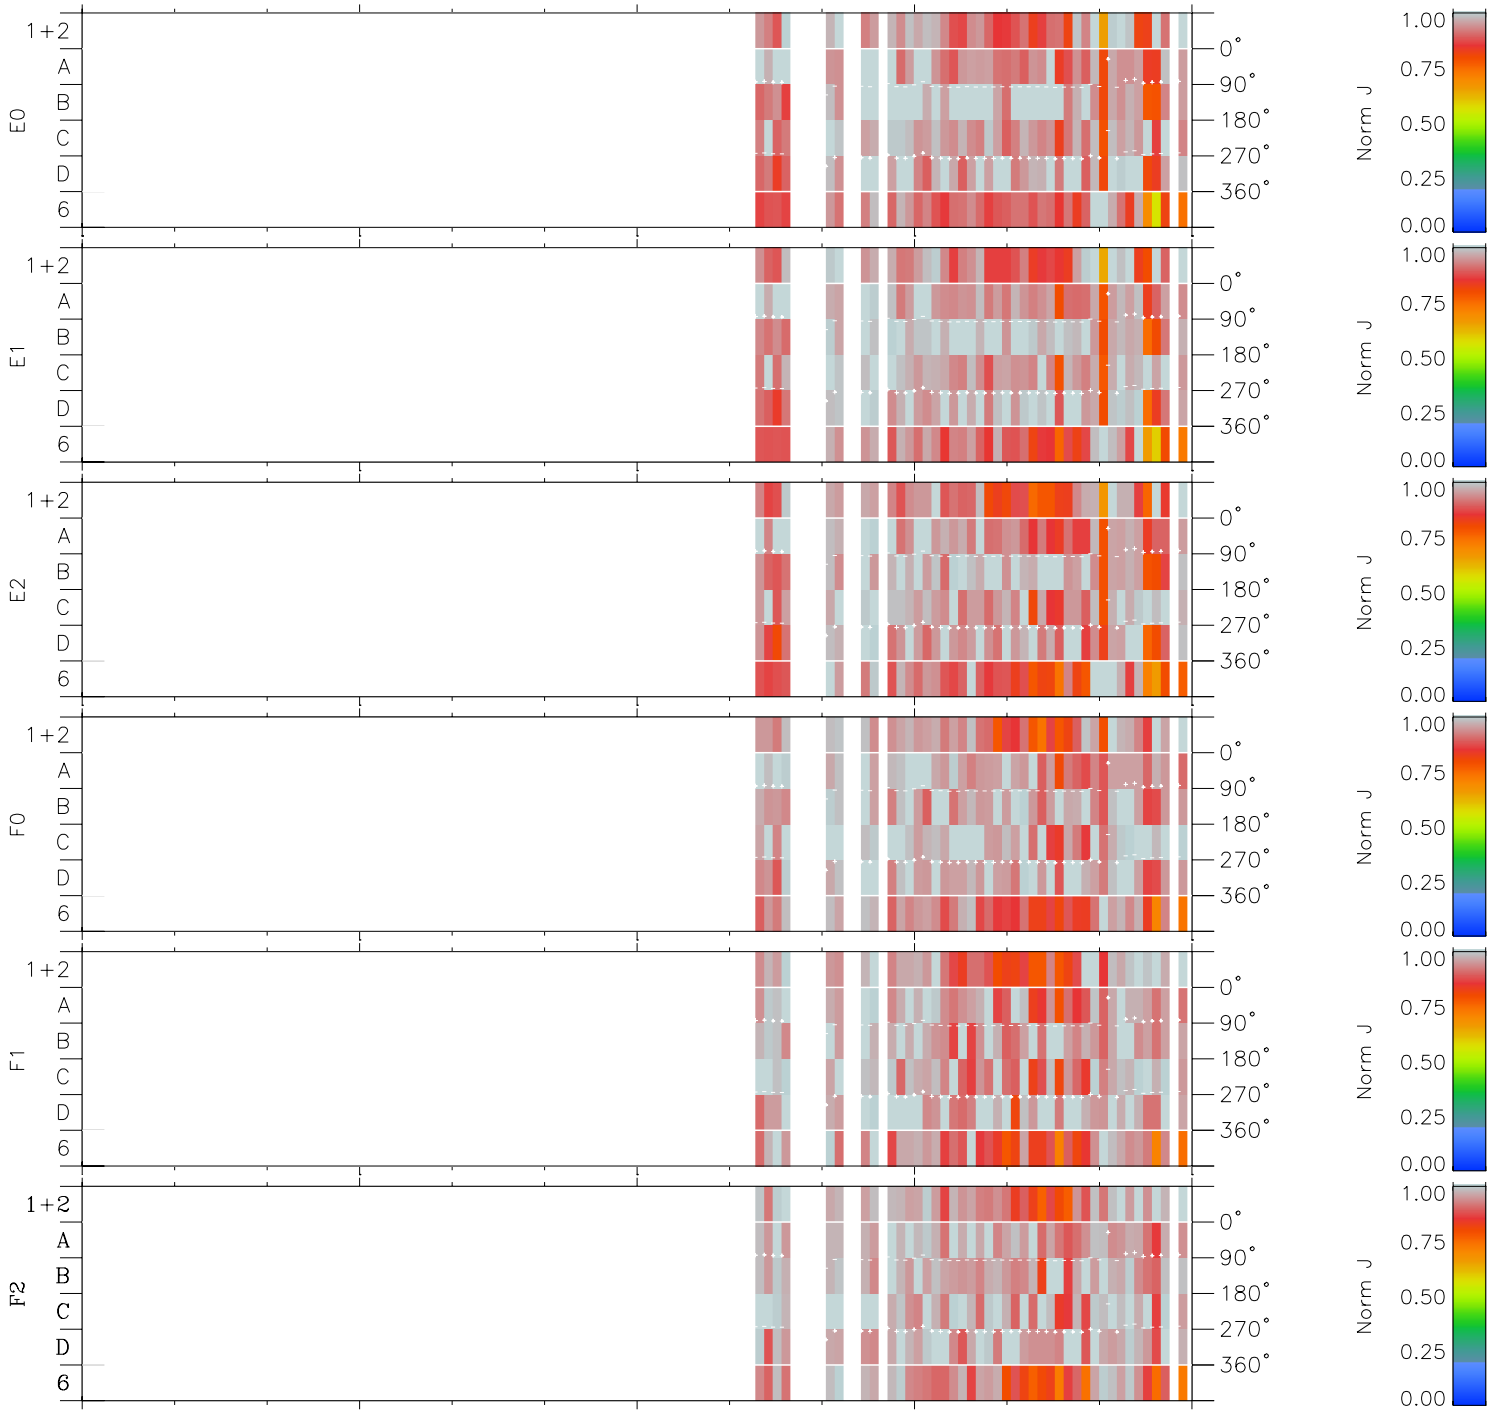

Galileo EPD Real Time Azimuth Anisotropies 96244

Software Version: RTAZIM_NORM V 1.20
 Data Production: 06-03-00
 Plot Production: Fri Sep 14 09:44:01 2001
 Color File: wondr3
 Geofactor File: 1.1

00:00:00 1996-244	244-06	244-12	244-18	00:00:00 1996-245	
+	+	+	+	+	X JSE(R _j)
-7.44	-6.43	-5.43	-4.43	-3.42	Y JSE(R _j)
-65.29	-63.94	-62.60	-61.24	-59.85	Z JSE(R _j)
-1.96	-1.87	-1.78	-1.69	-1.61	

◇ = Jupiter look direction
 □ = Corotation look direction