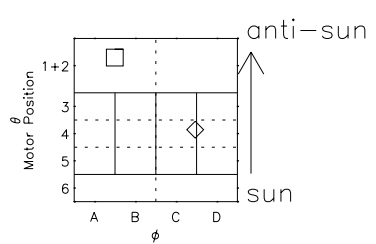

Galileo EPD Real Time Azimuth Anisotropies 96244

Software Version: RTAZIM_NORM V 1.20
 Data Production: 06-03-00
 Plot Production: Fri Sep 14 09:44:01 2001
 Color File: wondr3
 Geofactor File: 1.1

00:00:00 1996-244	244-06	244-12	244-18	00:00:00 1996-245	
+	+	+	+	+	X JSE(R _j)
-7.44	-6.43	-5.43	-4.43	-3.42	Y JSE(R _j)
-65.29	-63.94	-62.60	-61.24	-59.85	Z JSE(R _j)
-1.96	-1.87	-1.78	-1.69	-1.61	

◇ = Jupiter look direction
 □ = Corotation look direction