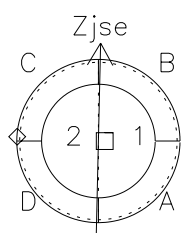

Galileo EPD Real Time Azimuth Anisotropies 96244

Software Version: RTAZIM_NORM V 1.20
 Data Production: 06-03-00
 Plot Production: Fri Sep 14 09:44:01 2001
 Color File: wondr3
 Geofactor File: 1.1

00:00:00 1996-244	244-06	244-12	244-18	00:00:00 1996-245	
+	+	+	+	+	X JSE(R _j)
-7.44	-6.43	-5.43	-4.43	-3.42	Y JSE(R _j)
-65.29	-63.94	-62.60	-61.24	-59.85	Z JSE(R _j)
-1.96	-1.87	-1.78	-1.69	-1.61	

◇ = Jupiter look direction
 □ = Corotation look direction