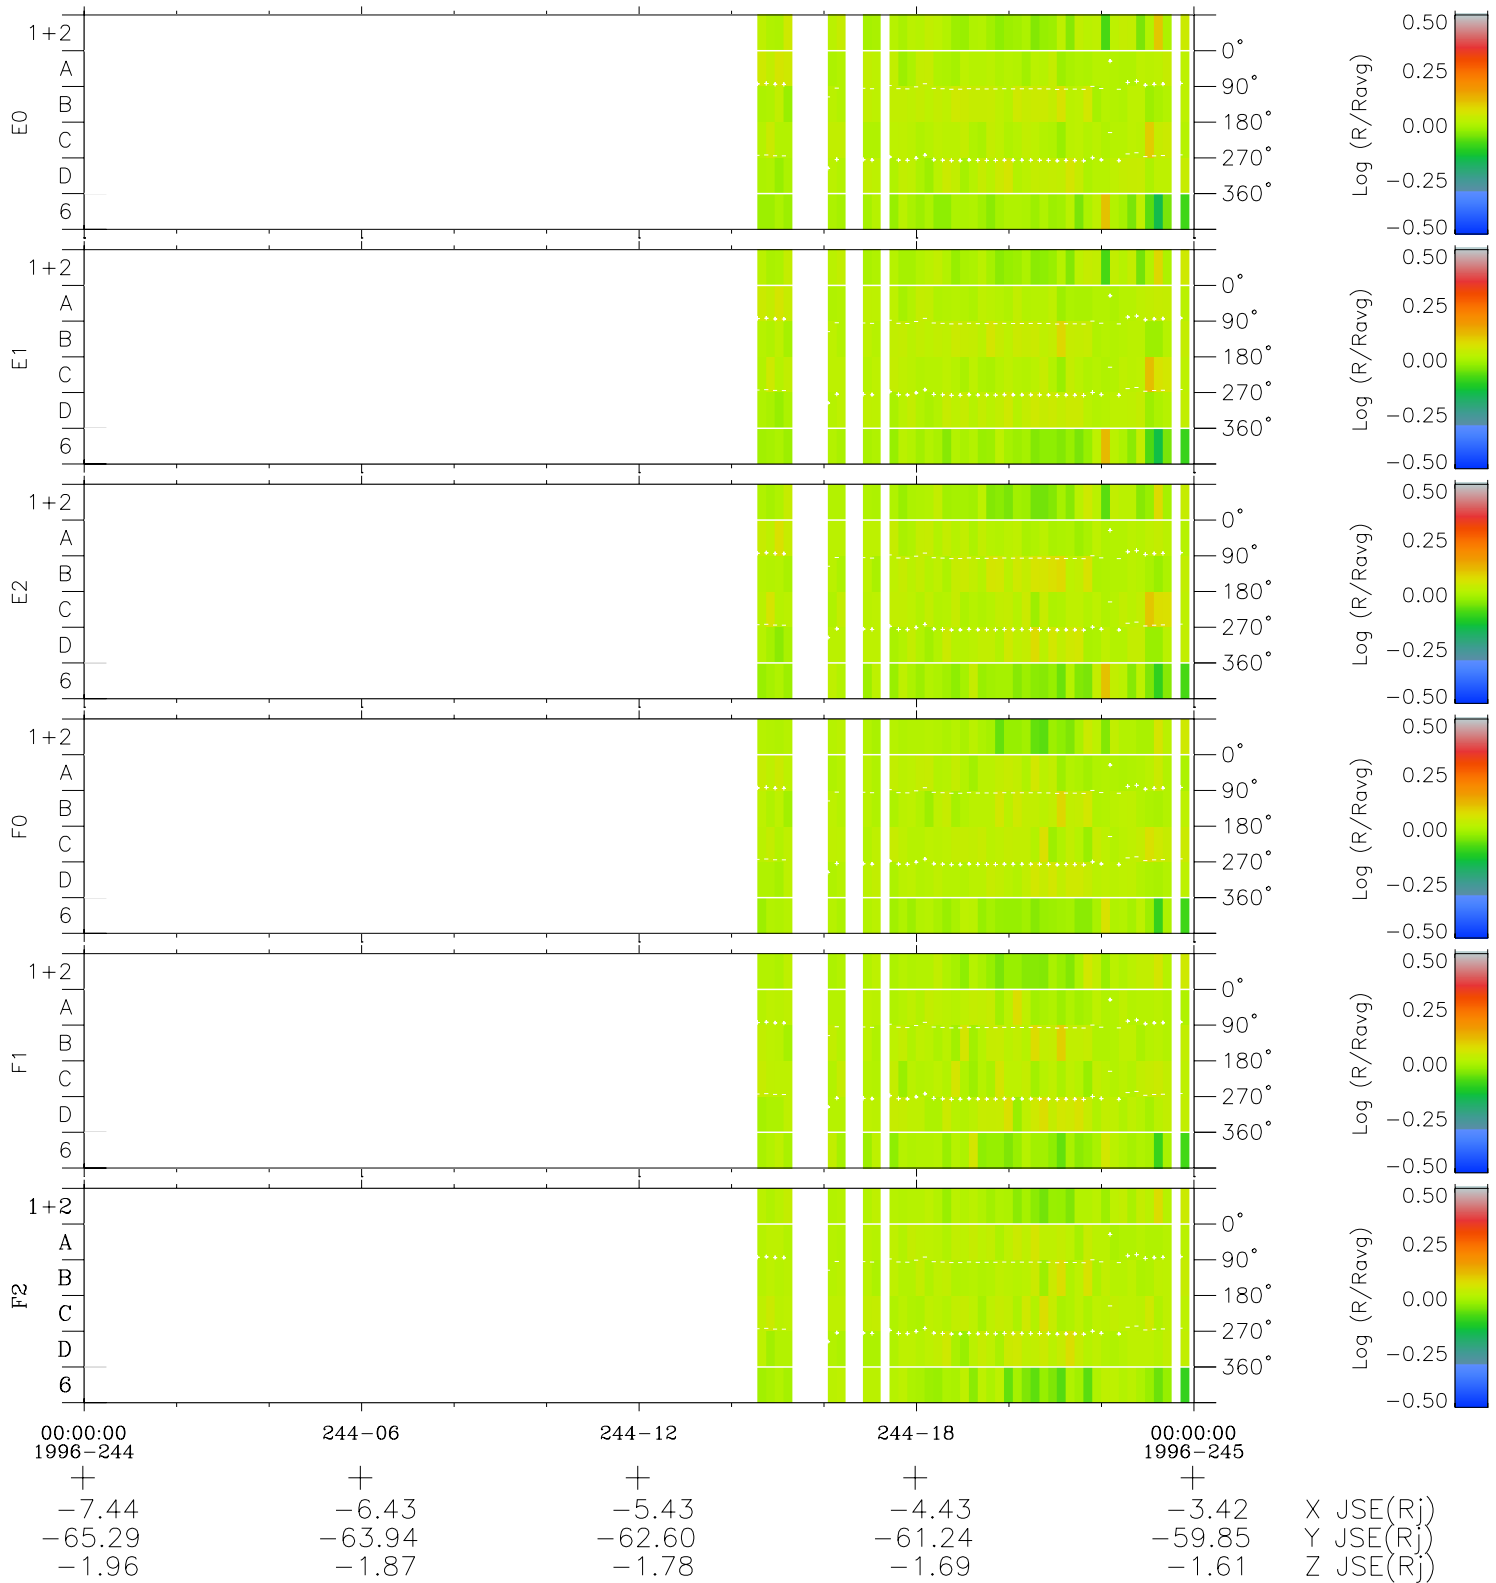

Galileo EPD Real Time Azimuth Anisotropies 96244

Software Version: RTAZIM_MEAN V 1.20
 Data Production: 06-03-00
 Plot Production: Fri Sep 14 09:43:43 2001
 Color File: wondr3
 Geofactor File: 1.1

- ◇ = Jupiter look direction
- = Corotation look direction