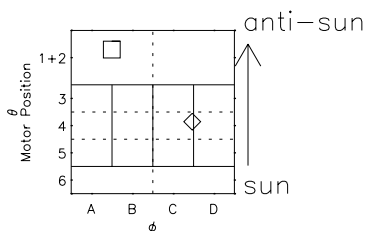

Galileo EPD Real Time Azimuth Anisotropies 96244

Software Version: RTAZIM_MEAN V 1.20
 Data Production: 06-03-00
 Plot Production: Fri Sep 14 09:43:43 2001
 Color File: wondr3
 Geofactor File: 1.1

- ◇ = Jupiter look direction
- = Corotation look direction