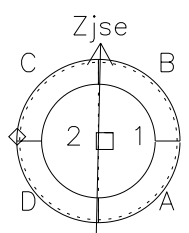

Galileo EPD Real Time Azimuth Anisotropies 96244

Software Version: RTAZIM_MEAN V 1.20
 Data Production: 06-03-00
 Plot Production: Fri Sep 14 09:43:39 2001
 Color File: wondr3
 Geofactor File: 1.1

00:00:00 1996-244	244-06	244-12	244-18	00:00:00 1996-245	
+	+	+	+	+	X JSE(R _j)
-7.44	-6.43	-5.43	-4.43	-3.42	Y JSE(R _j)
-65.29	-63.94	-62.60	-61.24	-59.85	Z JSE(R _j)
-1.96	-1.87	-1.78	-1.69	-1.61	

- ◇ = Jupiter look direction
- = Corotation look direction