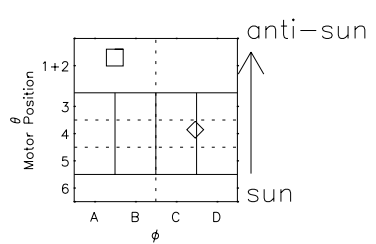

Galileo EPD Real Time Azimuth Anisotropies 96244

Software Version: RTAZIM_MEAN V 1.20
 Data Production: 06-03-00
 Plot Production: Fri Sep 14 09:43:39 2001
 Color File: wondr3
 Geofactor File: 1.1

00:00:00 1996-244	244-06	244-12	244-18	00:00:00 1996-245	
+	+	+	+	+	X JSE(R _j)
-7.44	-6.43	-5.43	-4.43	-3.42	Y JSE(R _j)
-65.29	-63.94	-62.60	-61.24	-59.85	Z JSE(R _j)
-1.96	-1.87	-1.78	-1.69	-1.61	

- ◇ = Jupiter look direction
- = Corotation look direction