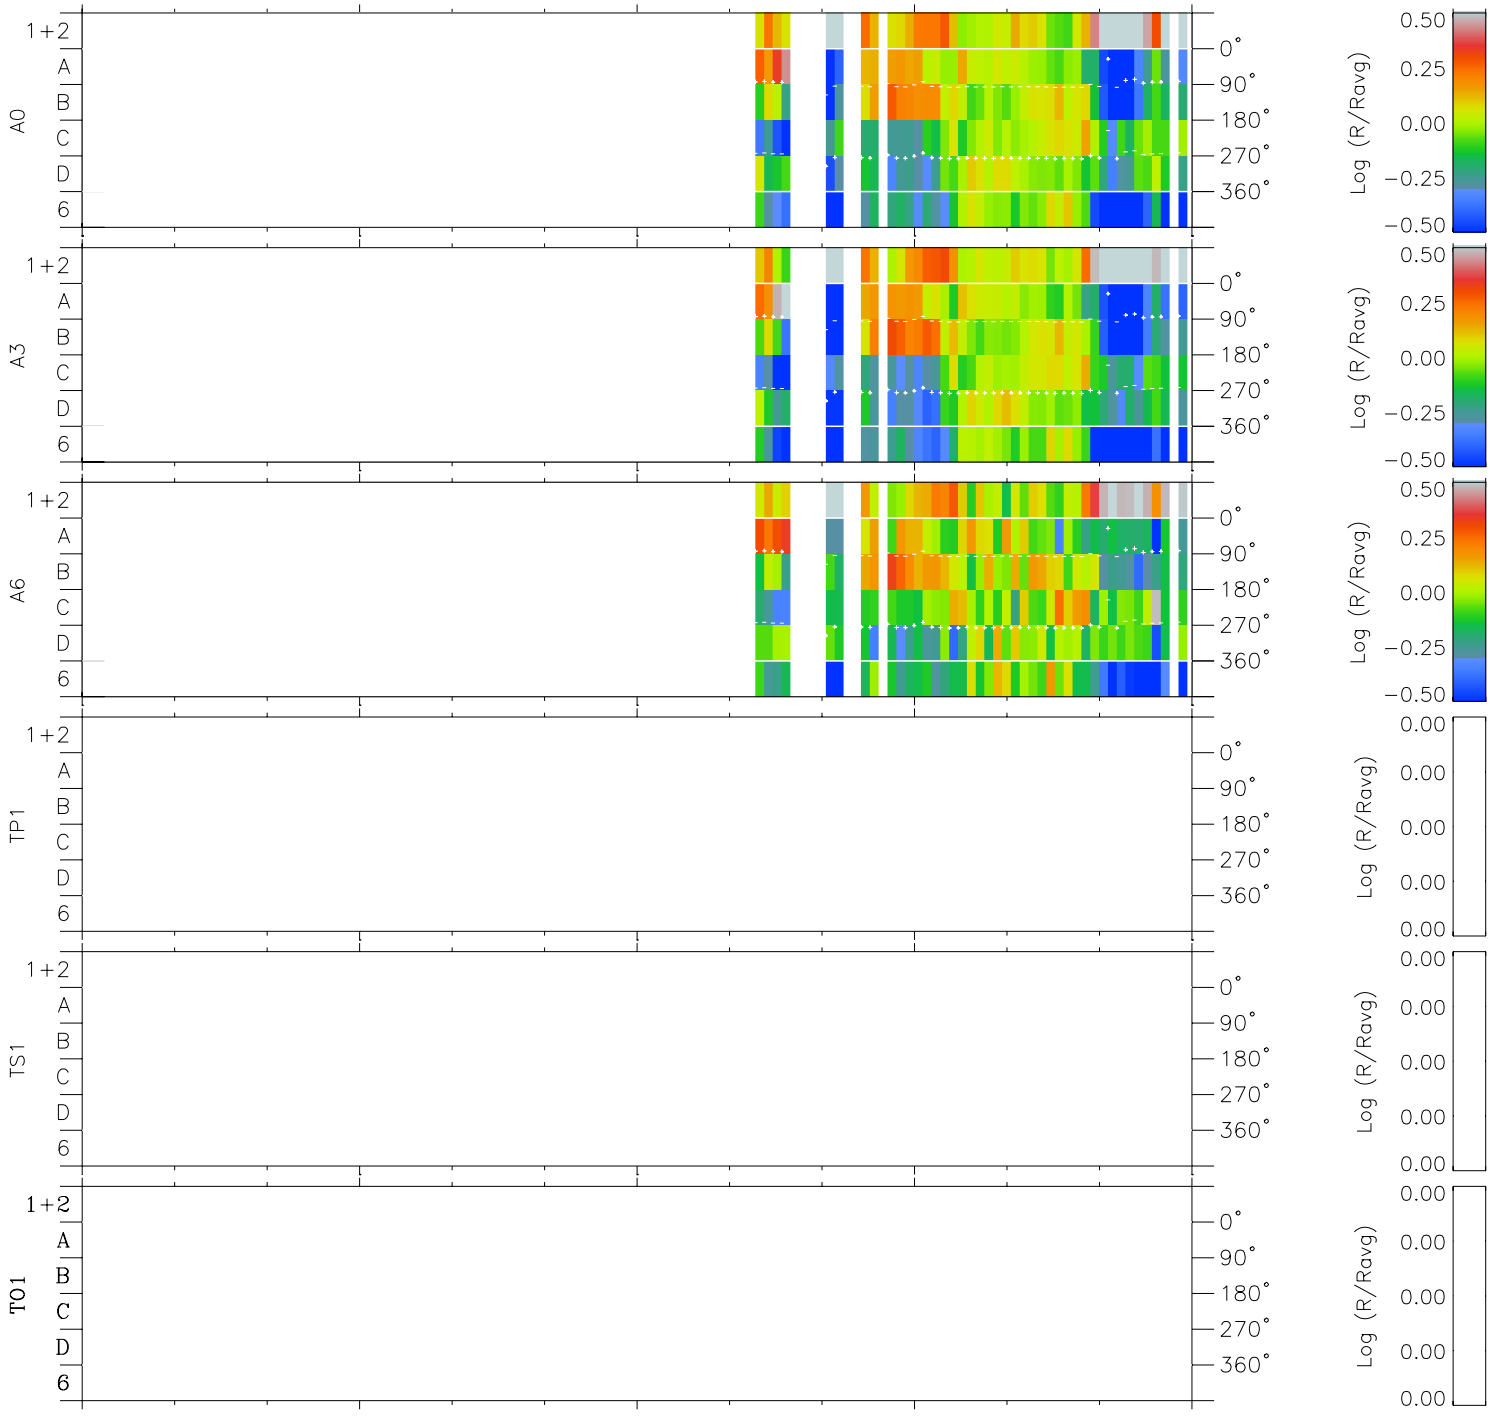

Galileo EPD Real Time Azimuth Anisotropies 96244

Software Version: RTAZIM_MEAN V 1.20
 Data Production: 06-03-00
 Plot Production: Fri Sep 14 09:43:39 2001
 Color File: wondr3
 Geofactor File: 1.1

00:00:00 1996-244	244-06	244-12	244-18	00:00:00 1996-245	
+	+	+	+	+	X JSE(R _j)
-7.44	-6.43	-5.43	-4.43	-3.42	Y JSE(R _j)
-65.29	-63.94	-62.60	-61.24	-59.85	Z JSE(R _j)
-1.96	-1.87	-1.78	-1.69	-1.61	

- ◇ = Jupiter look direction
- = Corotation look direction