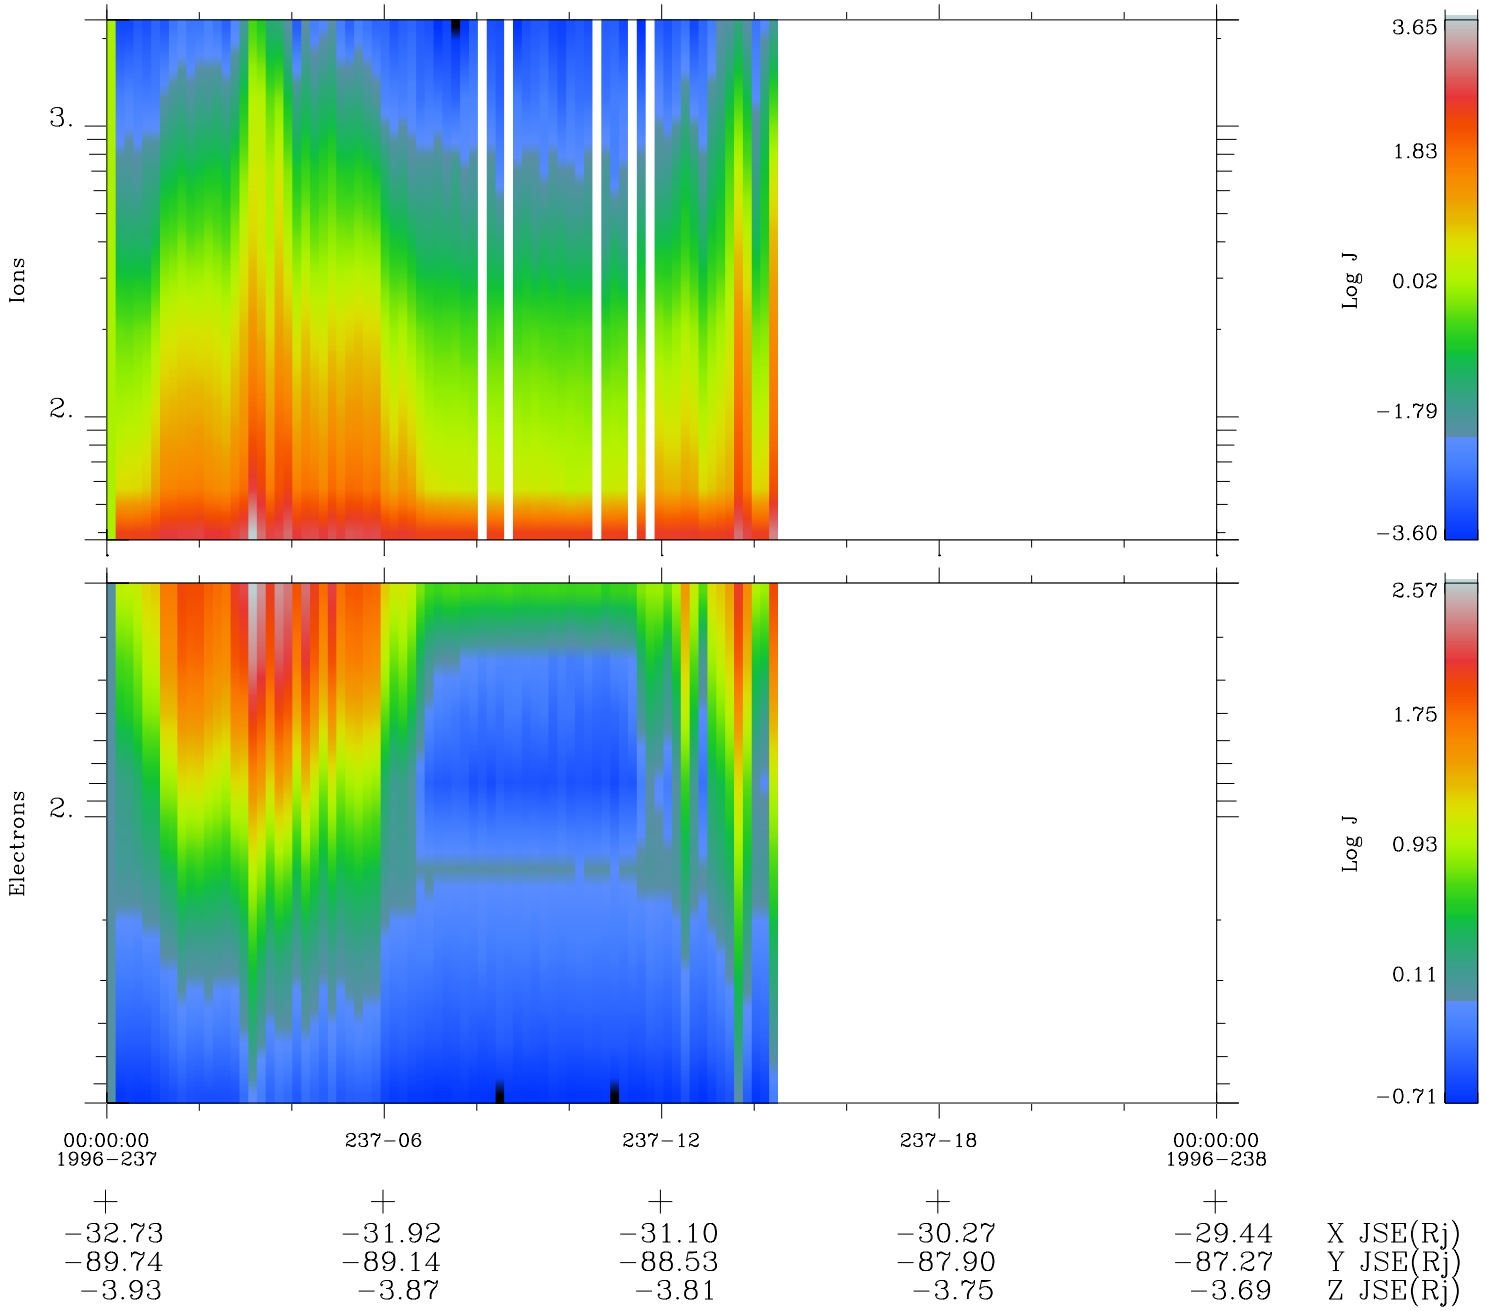

Galileo EPD Real Time Omni Spectrum 96237

Software Version: RTSPEC_OMNI V 1.20
 Data Production: 06-03-00
 Plot Production: Fri Sep 14 09:31:16 2001
 Color File: wondr3
 Geofactor File: 1.1

◇ = Jupiter look direction
 □ = Corotation look direction