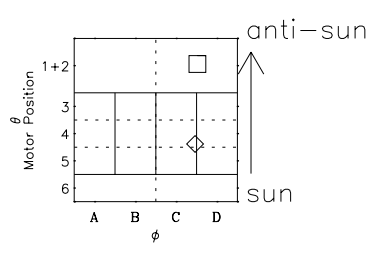

Galileo EPD Real Time Omni Spectrum 96237

Software Version: RTSPEC_OMNI V 1.20
 Data Production: 06-03-00
 Plot Production: Fri Sep 14 09:31:16 2001
 Color File: wondr3
 Geofactor File: 1.1

◇ = Jupiter look direction
 □ = Corotation look direction