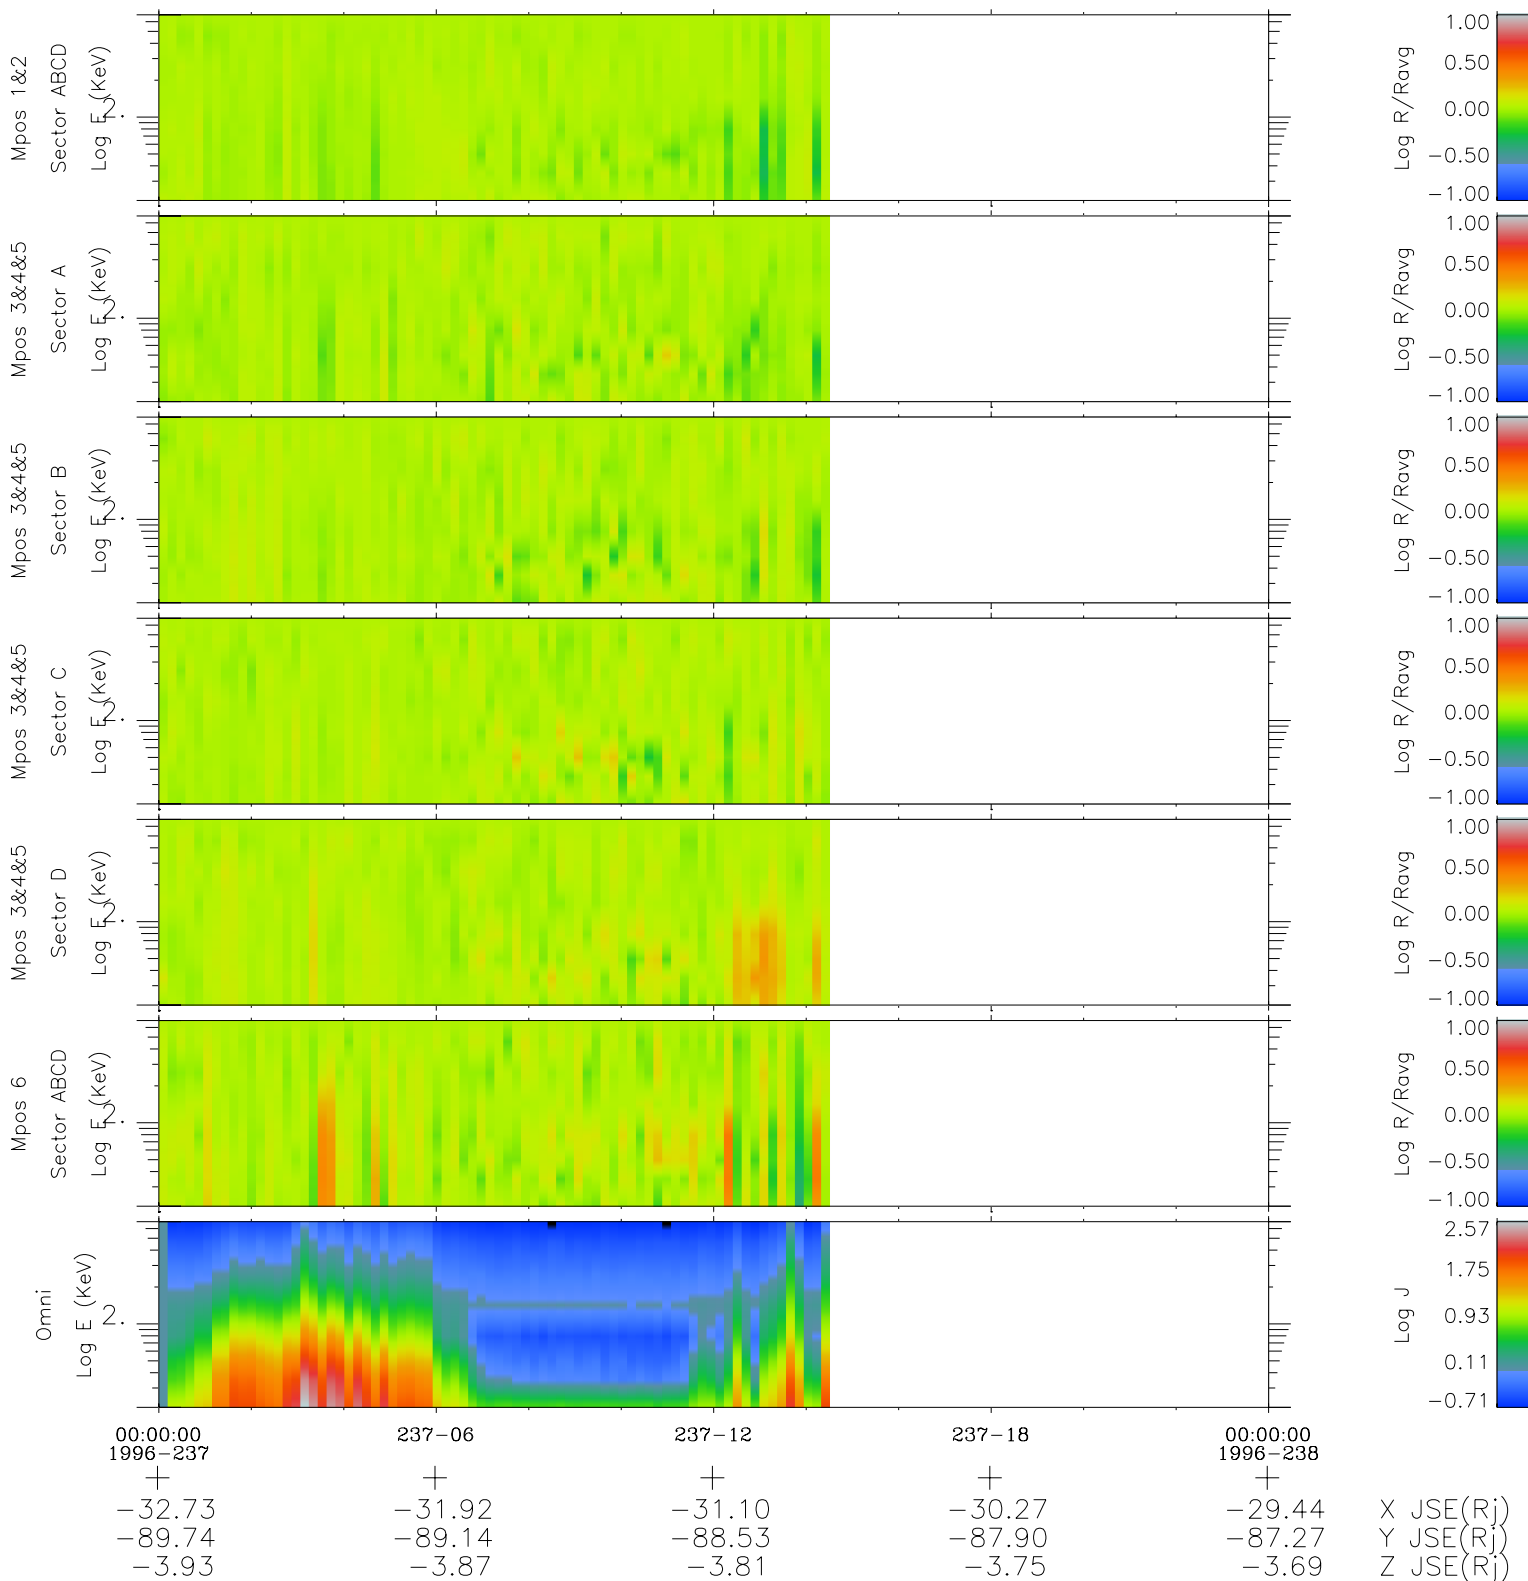

Galileo EPD Real Time R6 Electrons Spectra 96237

Software Version: RTSPEC_R6 V 1.20
 Data Production: 06-03-00
 Plot Production: Fri Sep 14 09:31:07 2001
 Color File: wondr3
 Geofactor File: 1.1

◇ = Jupiter look direction
 □ = Corotation look direction