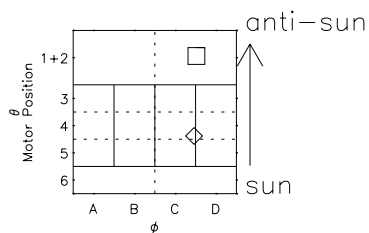

Galileo EPD Real Time R6 Electrons Spectra 96237

Software Version: RTSPEC_R6 V 1.20
 Data Production: 06-03-00
 Plot Production: Fri Sep 14 09:31:07 2001
 Color File: wondr3
 Geofactor File: 1.1

◇ = Jupiter look direction
 □ = Corotation look direction