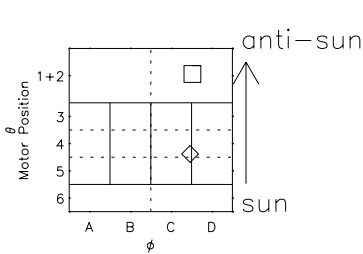

# Galileo EPD Real Time R6 Ions Spectra 96237

Software Version: RTSPEC\_R6 V 1.20  
 Data Production: 06-03-00  
 Plot Production: Fri Sep 14 09:30:56 2001  
 Color File: wondr3  
 Geofactor File: 1.1

◇ = Jupiter look direction  
 □ = Corotation look direction