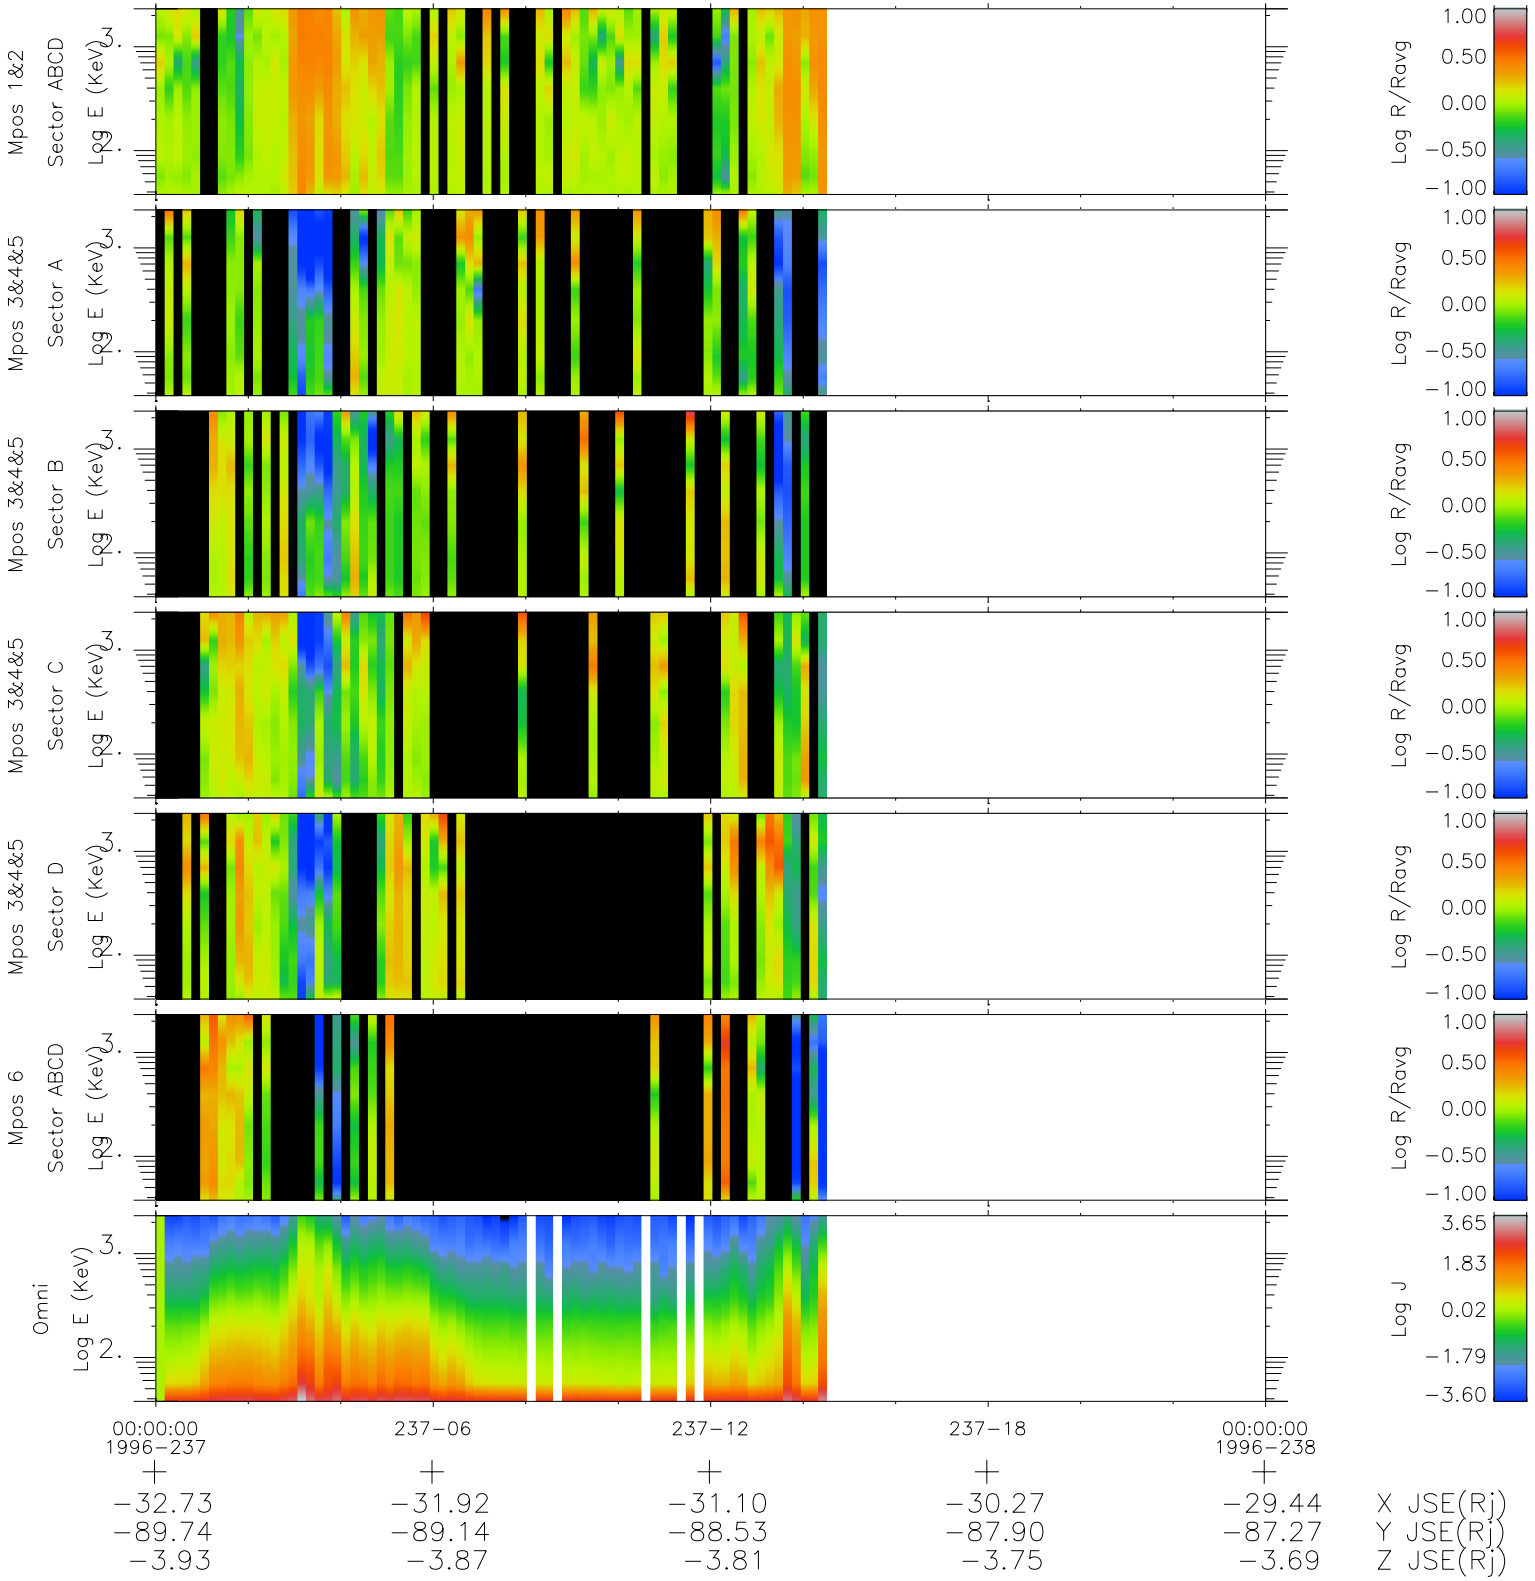

# Galileo EPD Real Time R6 Ions Spectra 96237

Software Version: RTSPEC\_R6 V 1.20  
 Data Production: 06-03-00  
 Plot Production: Fri Sep 14 09:30:56 2001  
 Color File: wondr3  
 Geofactor File: 1.1

◇ = Jupiter look direction  
 □ = Corotation look direction