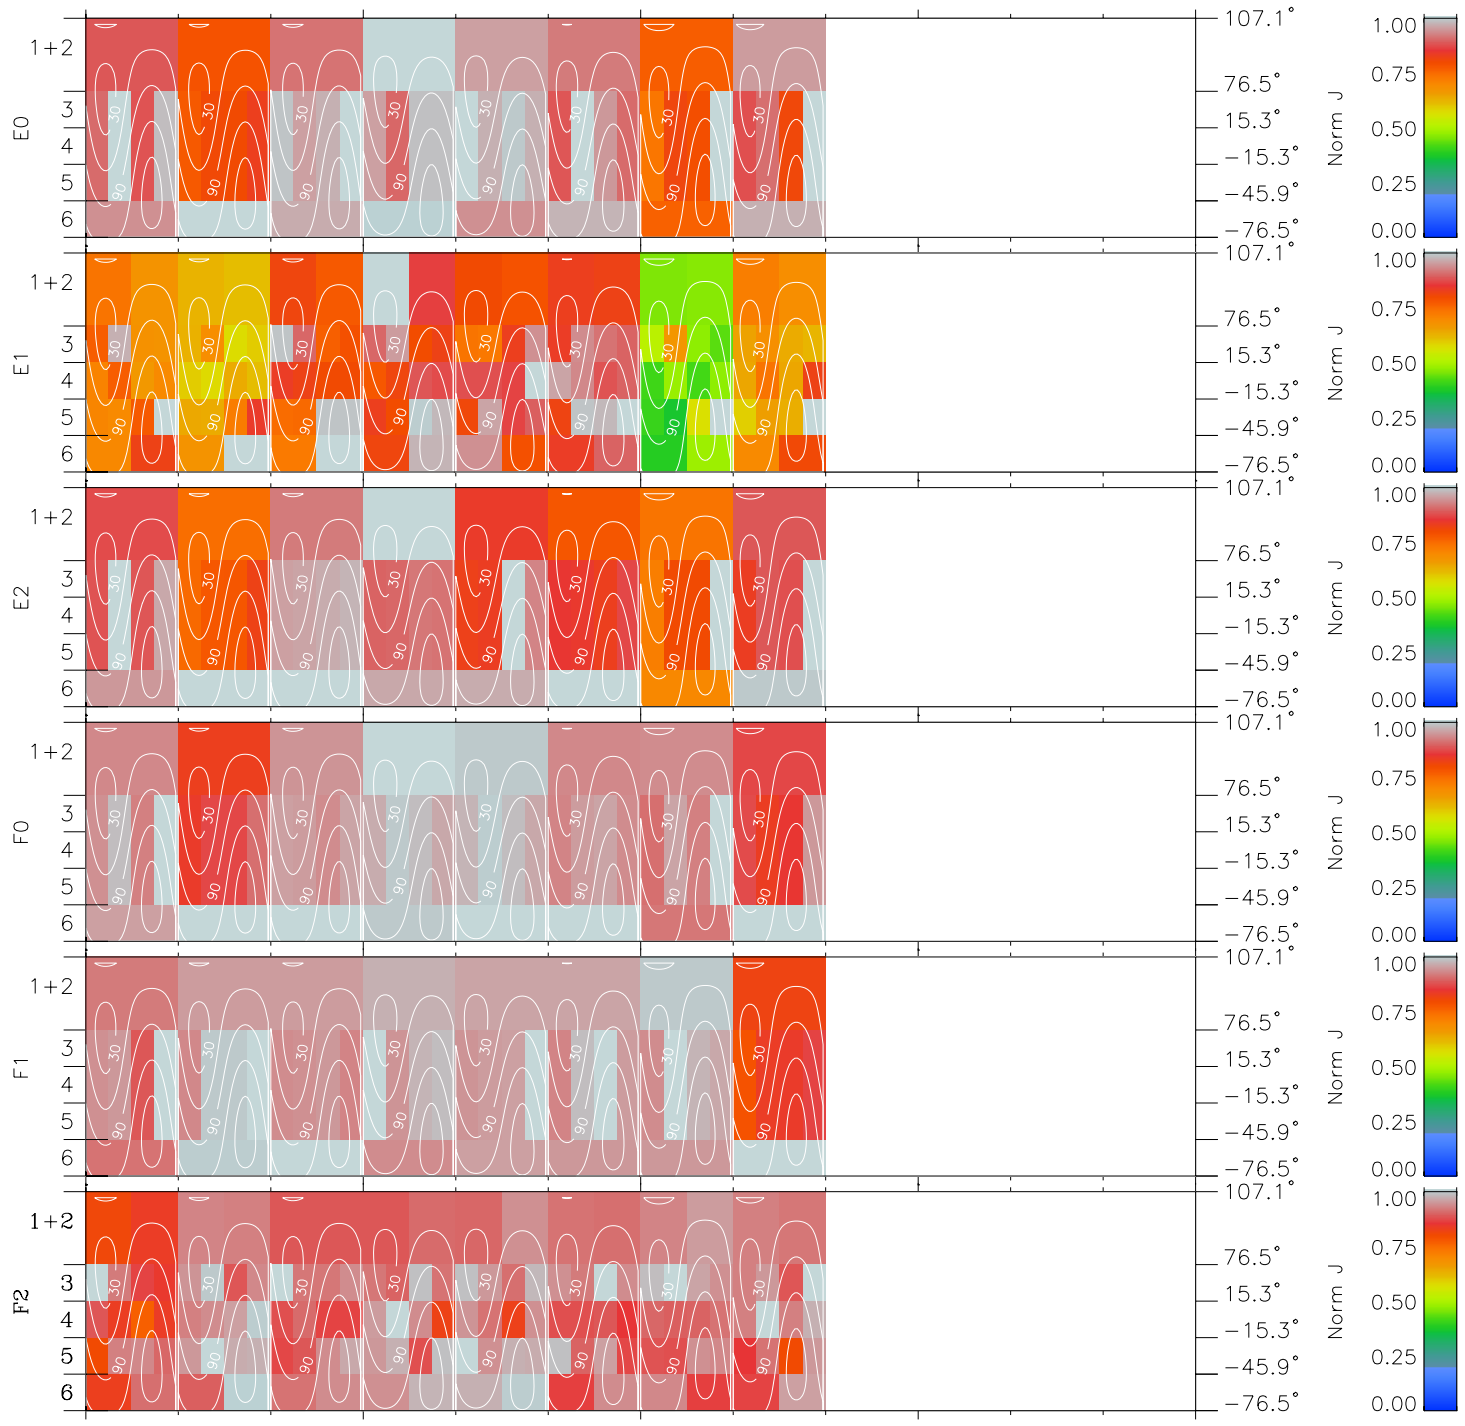

Galileo EPD Real Time All-Sky Anisotropies 96237

Software Version: RTSKY_NORM V 1.20
 Data Production: 06-03-00
 Plot Production: Fri Sep 14 09:32:17 2001
 Color File: wondr3
 Geofactor File: 1.1

00:00:00 1996-237	237-06	237-12	237-18	00:00:00 1996-238	X JSE(R _j)	Y JSE(R _j)	Z JSE(R _j)
+ -32.73 -89.74 -3.93	+ -31.92 -89.14 -3.87	+ -31.10 -88.53 -3.81	+ -30.27 -87.90 -3.75	+ -29.44 -87.27 -3.69			

- ◇ = Jupiter look direction
- = Corotation look direction