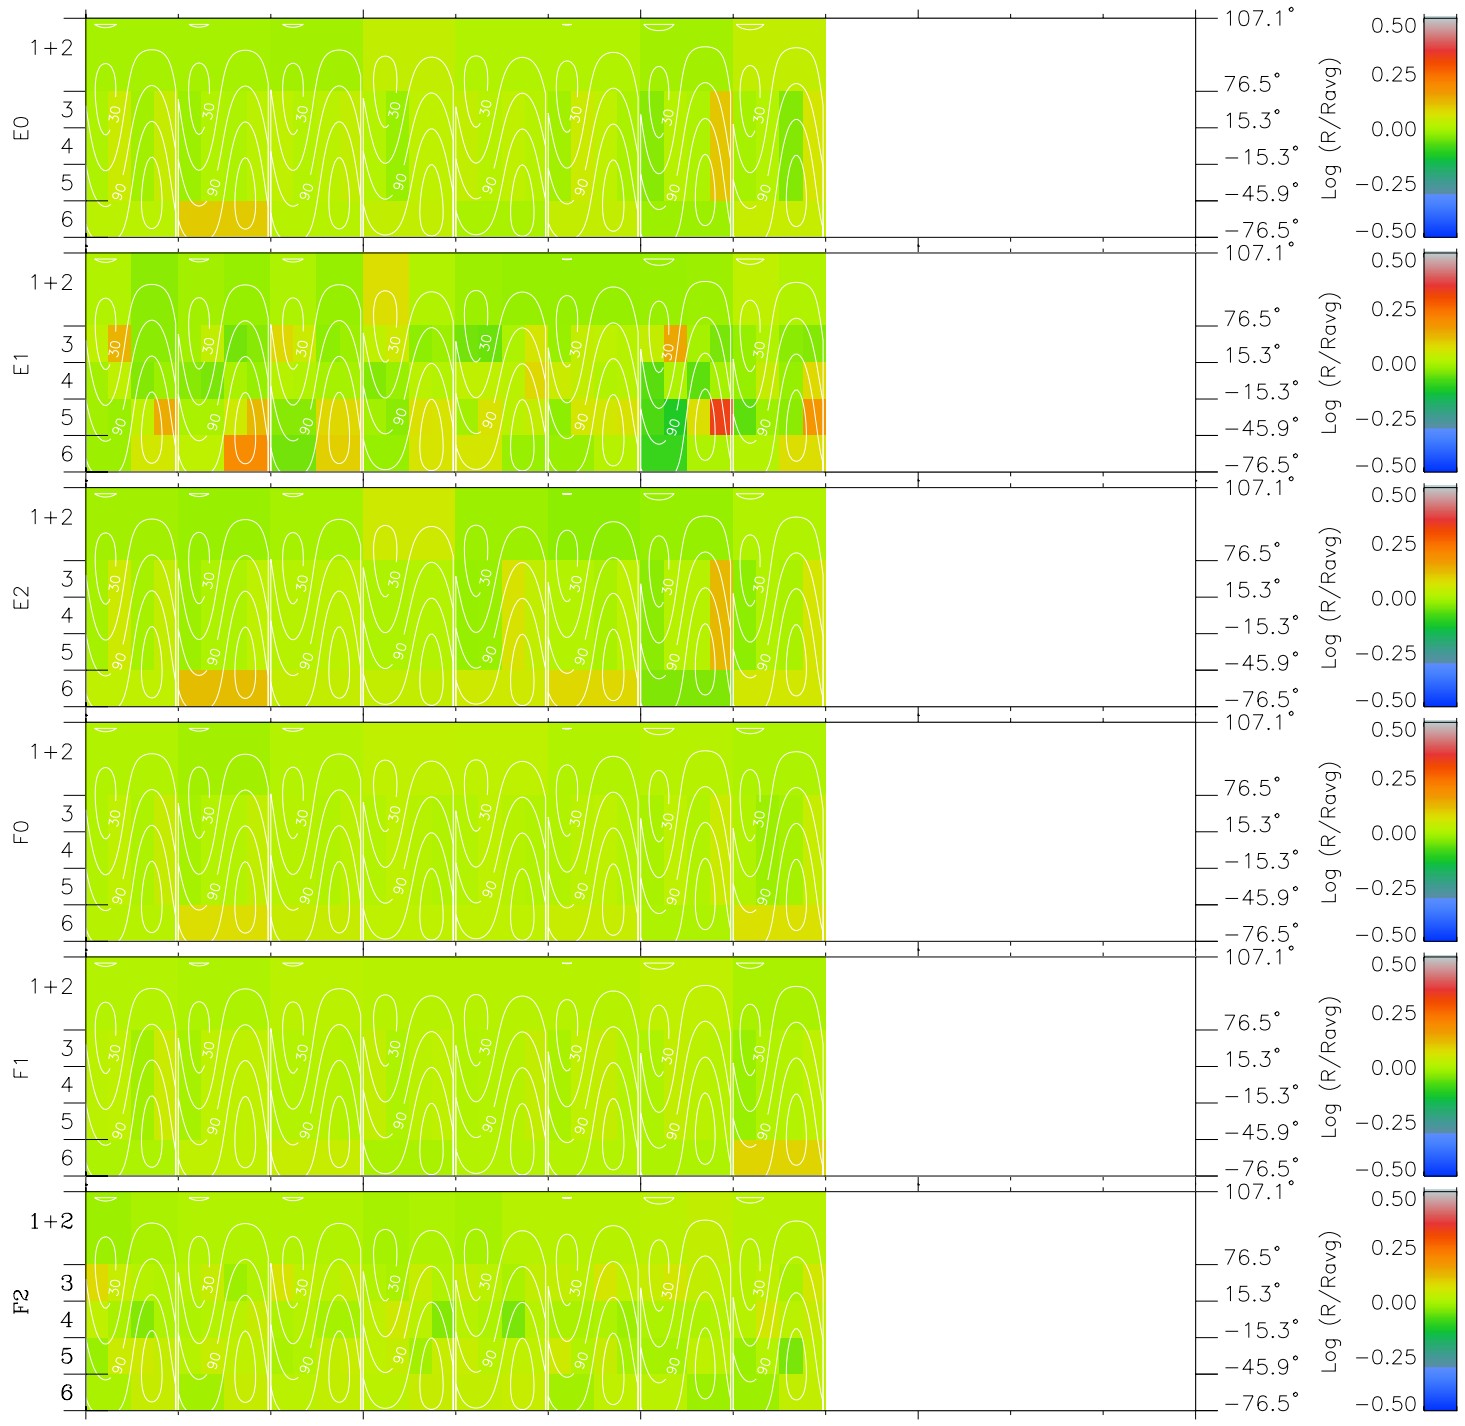

Galileo EPD Real Time All-Sky Anisotropies 96237

Software Version: RTSKY_MEAN V 1.20
 Data Production: 06-03-00
 Plot Production: Fri Sep 14 09:31:35 2001
 Color File: wondr3
 Geofactor File: 1.1

00:00:00 1996-237	237-06	237-12	237-18	00:00:00 1996-238	X JSE(R _j)
+	+	+	+	+	Y JSE(R _j)
-32.73	-31.92	-31.10	-30.27	-29.44	Z JSE(R _j)
-89.74	-89.14	-88.53	-87.90	-87.27	
-3.93	-3.87	-3.81	-3.75	-3.69	

- ◇ = Jupiter look direction
- = Corotation look direction