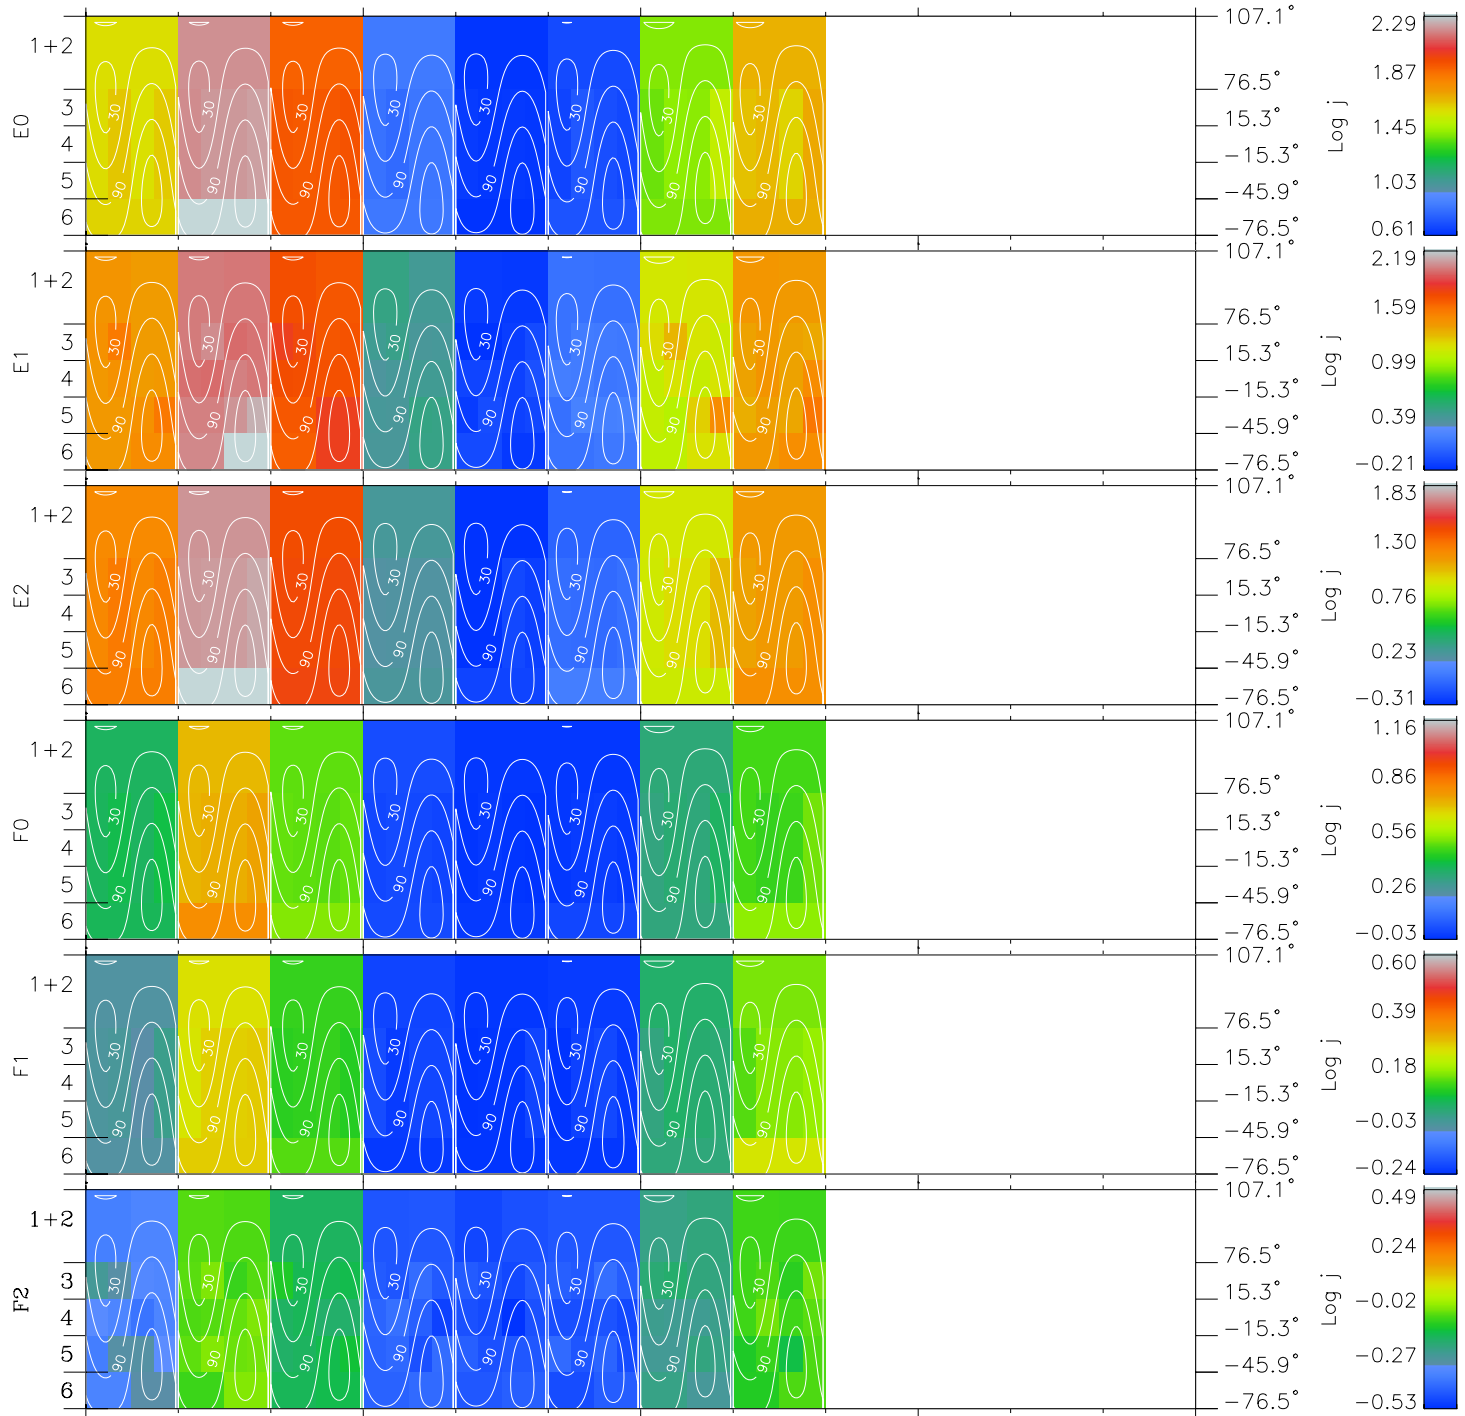

# Galileo EPD Real Time All-Sky Anisotropies 96237

Software Version: RTSKY\_FLUX V 1.20  
 Data Production: 06-03-00  
 Plot Production: Fri Sep 14 09:31:56 2001  
 Color File: wondr3  
 Geofactor File: 1.1

00:00:00 1996-237	237-06	237-12	237-18	00:00:00 1996-238	
+	+	+	+	+	
-32.73	-31.92	-31.10	-30.27	-29.44	X JSE(R <sub>j</sub> )
-89.74	-89.14	-88.53	-87.90	-87.27	Y JSE(R <sub>j</sub> )
-3.93	-3.87	-3.81	-3.75	-3.69	Z JSE(R <sub>j</sub> )

- ◇ = Jupiter look direction
- = Corotation look direction