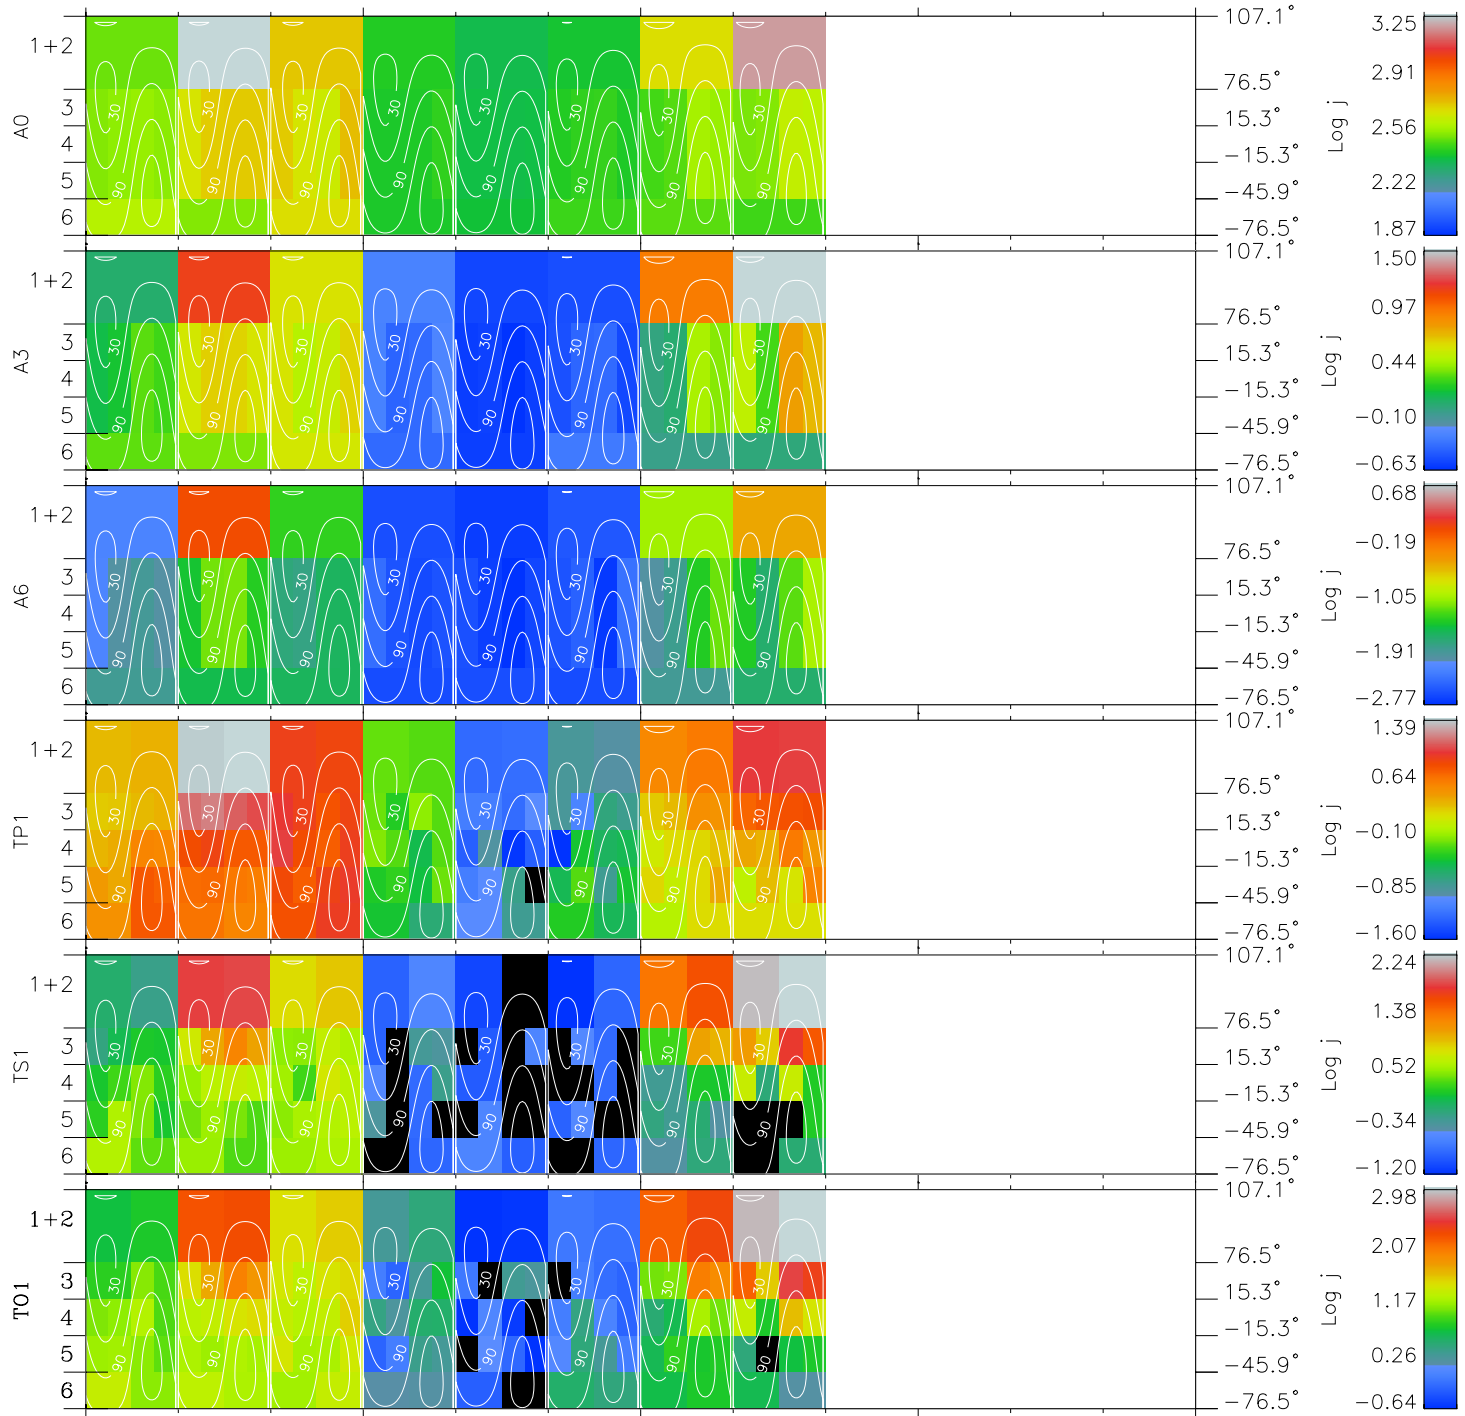

# Galileo EPD Real Time All-Sky Anisotropies 96237

Software Version: RTSKY\_FLUX V 1.20  
 Data Production: 06-03-00  
 Plot Production: Fri Sep 14 09:31:46 2001  
 Color File: wondr3  
 Geofactor File: 1.1

00:00:00 1996-237	237-06	237-12	237-18	00:00:00 1996-238	X JSE(R <sub>j</sub> )	Y JSE(R <sub>j</sub> )	Z JSE(R <sub>j</sub> )
+ -32.73 -89.74 -3.93	+ -31.92 -89.14 -3.87	+ -31.10 -88.53 -3.81	+ -30.27 -87.90 -3.75	+ -29.44 -87.27 -3.69			

- ◇ = Jupiter look direction
- = Corotation look direction