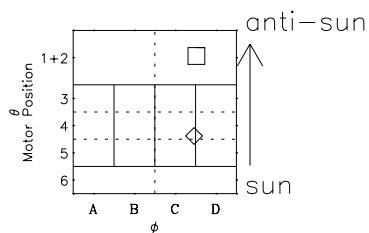

Galileo EPD Real-Time Omni 96237

Software Version: RTLINE_OMNI V 1.20
Data Production: 06-03-00
Plot Production: Fri Sep 14 09:33:44 2001

◇ = Jupiter look direction
□ = Corotation look direction