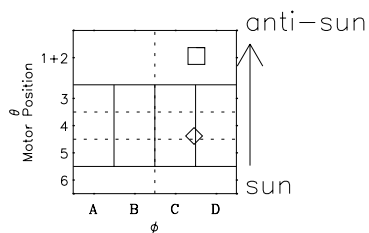

# Galileo EPD Real-Time Omni 96237

Software Version: RTLINE\_OMNI V 1.20  
Data Production: 06-03-00  
Plot Production: Fri Sep 14 09:33:43 2001

- ◇ = Jupiter look direction
- = Corotation look direction