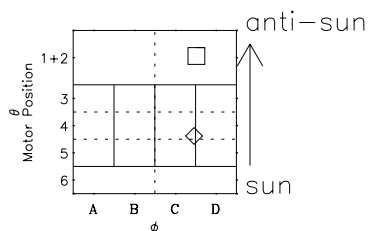

# Galileo EPD Real-Time Omni 96237

Software Version: RTLINE\_OMNI V 1.20  
Data Production: 06-03-00  
Plot Production: Fri Sep 14 09:33:43 2001

◇ = Jupiter look direction  
□ = Corotation look direction