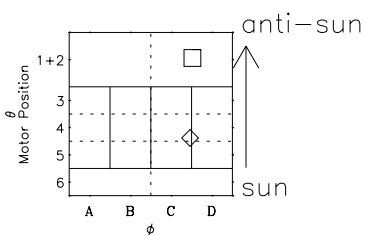

Galileo EPD Real-Time Six-Sector 96237

Software Version: RTLINE_R6 V 1.20
Data Production: 06-03-00
Plot Production: Fri Sep 14 09:33:54 2001

◇ = Jupiter look direction
□ = Corotation look direction