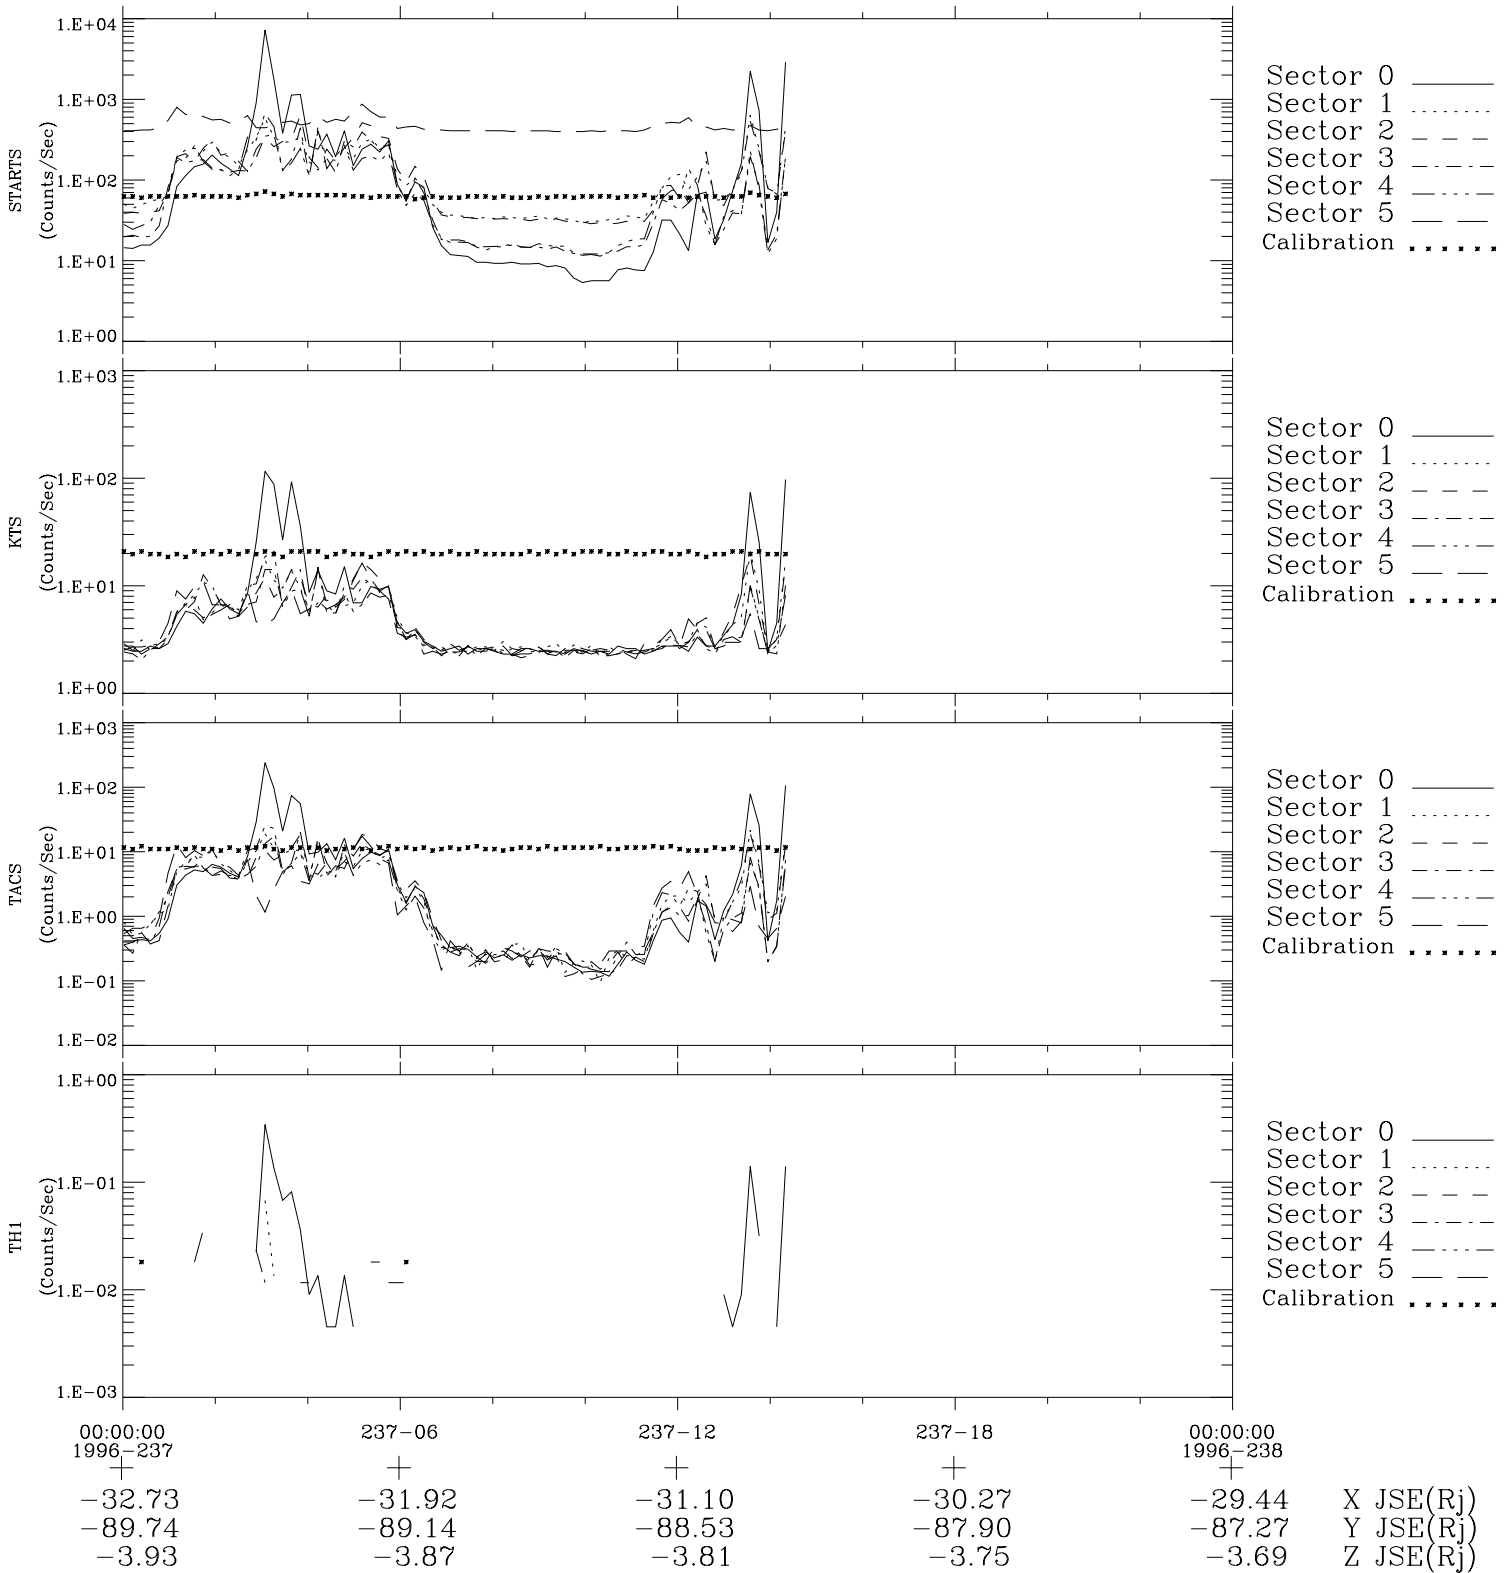

Galileo EPD Real-Time Six-Sector 96237

Software Version: RTLINE_R6 V 1.20
Data Production: 06-03-00
Plot Production: Fri Sep 14 09:33:54 2001

◇ = Jupiter look direction
□ = Corotation look direction