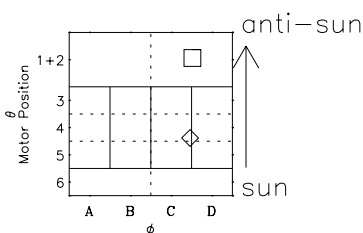

Galileo EPD Real-Time Six-Sector 96237

Software Version: RTLINE_R6 V 1.20
Data Production: 06-03-00
Plot Production: Fri Sep 14 09:33:52 2001

◇ = Jupiter look direction
□ = Corotation look direction