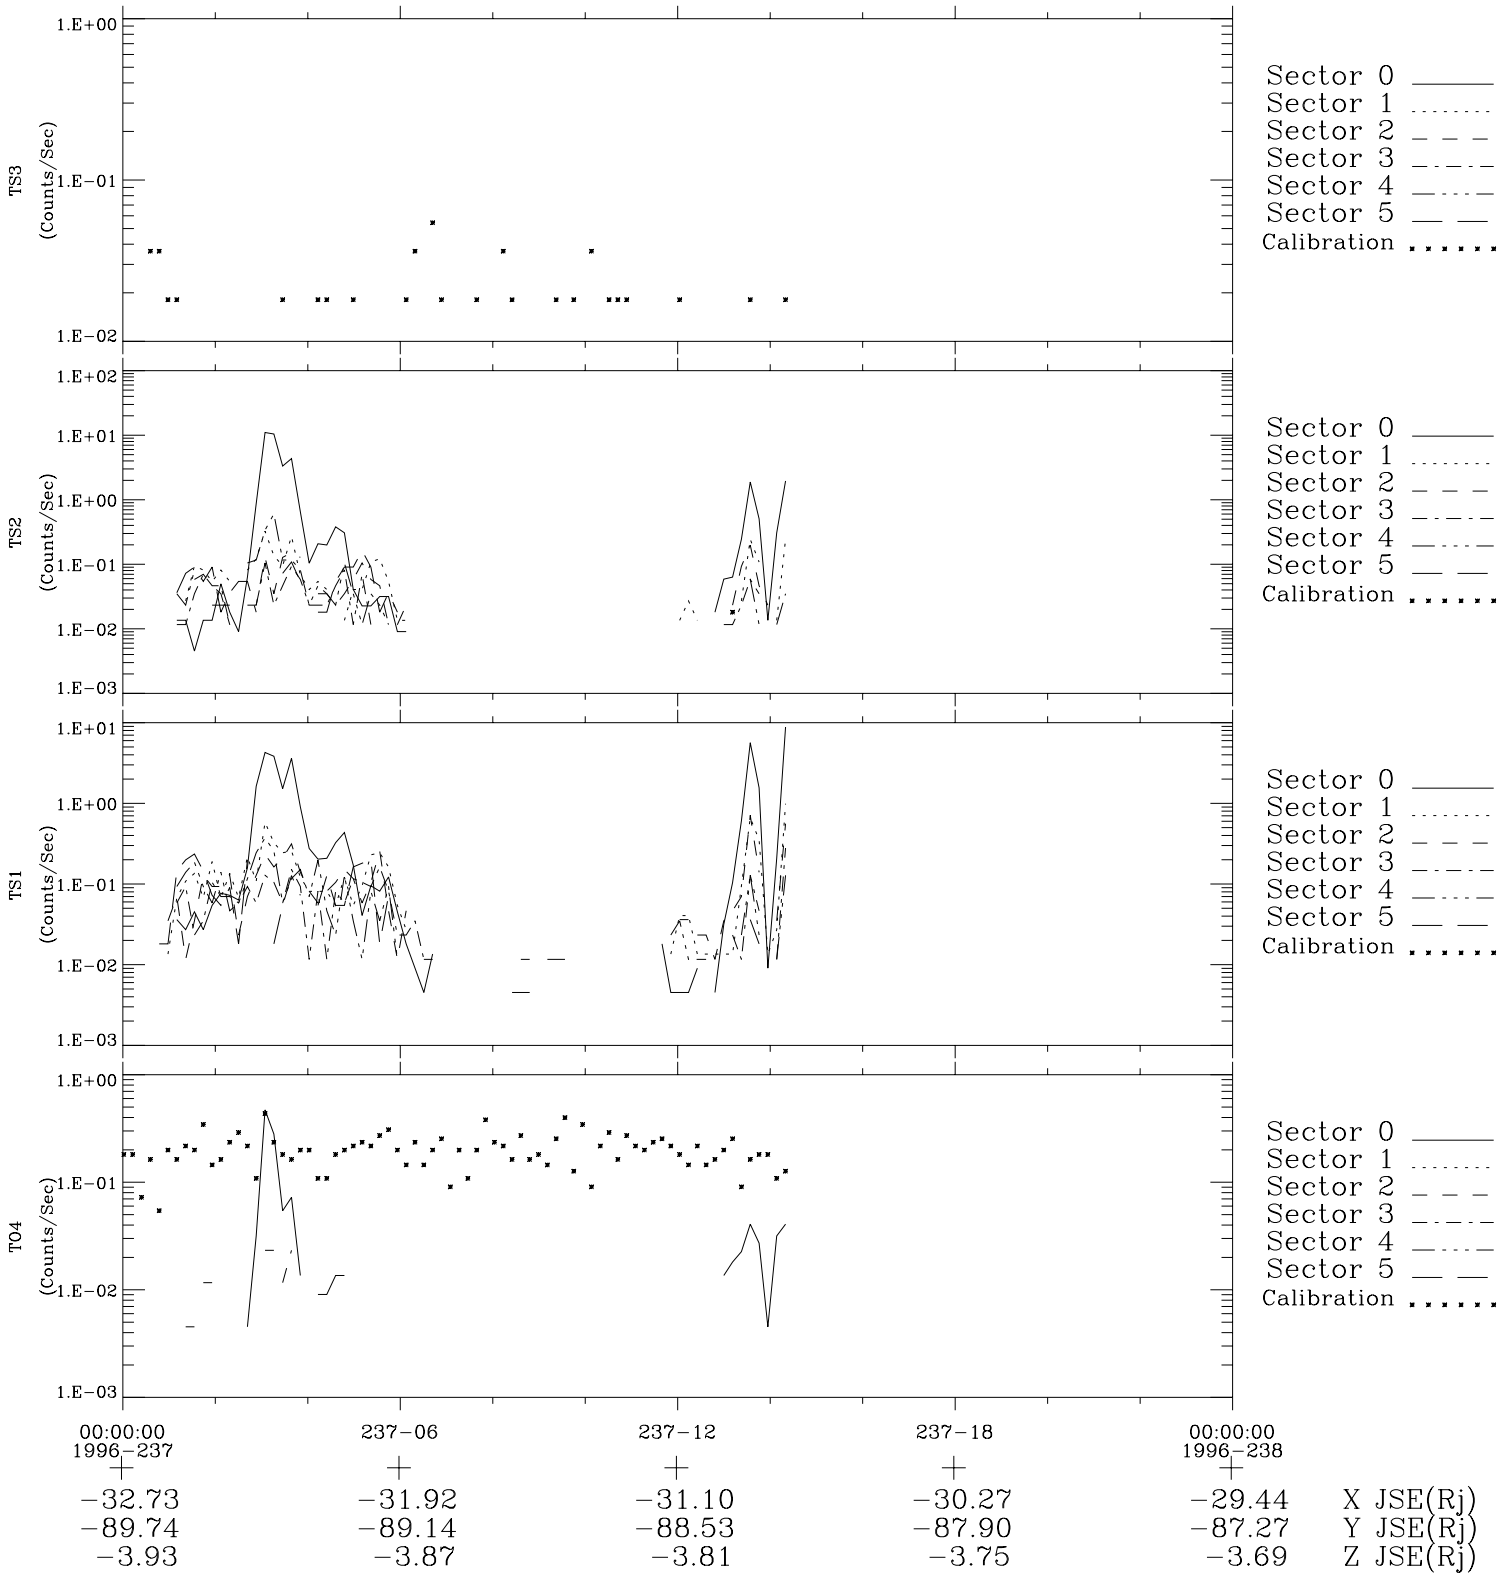

Galileo EPD Real-Time Six-Sector 96237

Software Version: RTLINE_R6 V 1.20
Data Production: 06-03-00
Plot Production: Fri Sep 14 09:33:52 2001

◇ = Jupiter look direction
□ = Corotation look direction