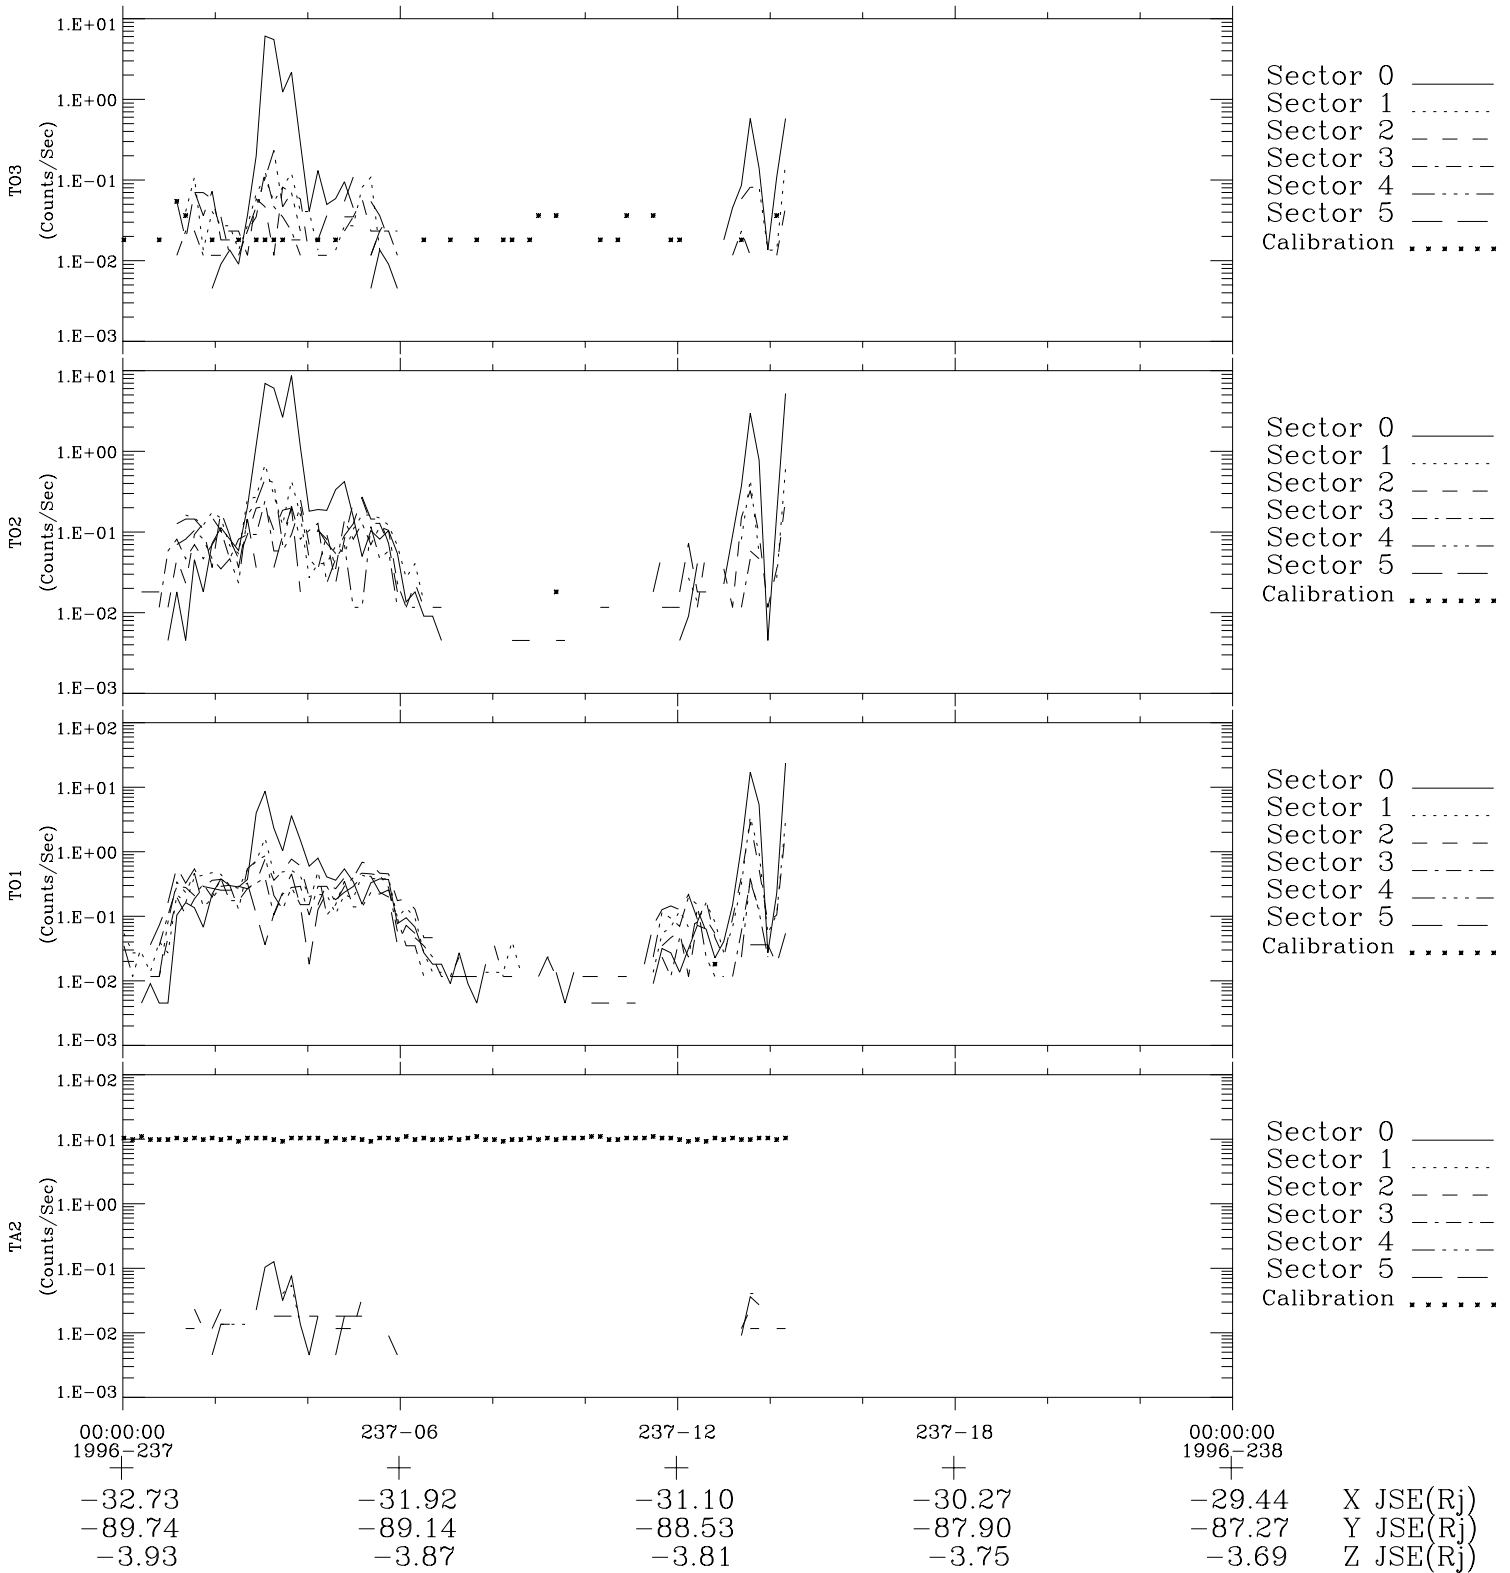

# Galileo EPD Real-Time Six-Sector 96237

Software Version: RTLINE\_R6 V 1.20  
Data Production: 06-03-00  
Plot Production: Fri Sep 14 09:33:51 2001

◇ = Jupiter look direction  
□ = Corotation look direction