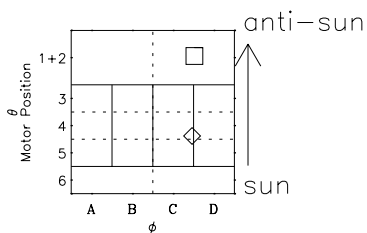

# Galileo EPD Real-Time Six-Sector 96237

Software Version: RTLINE\_R6 V 1.20  
Data Production: 06-03-00  
Plot Production: Fri Sep 14 09:33:51 2001

◇ = Jupiter look direction  
□ = Corotation look direction