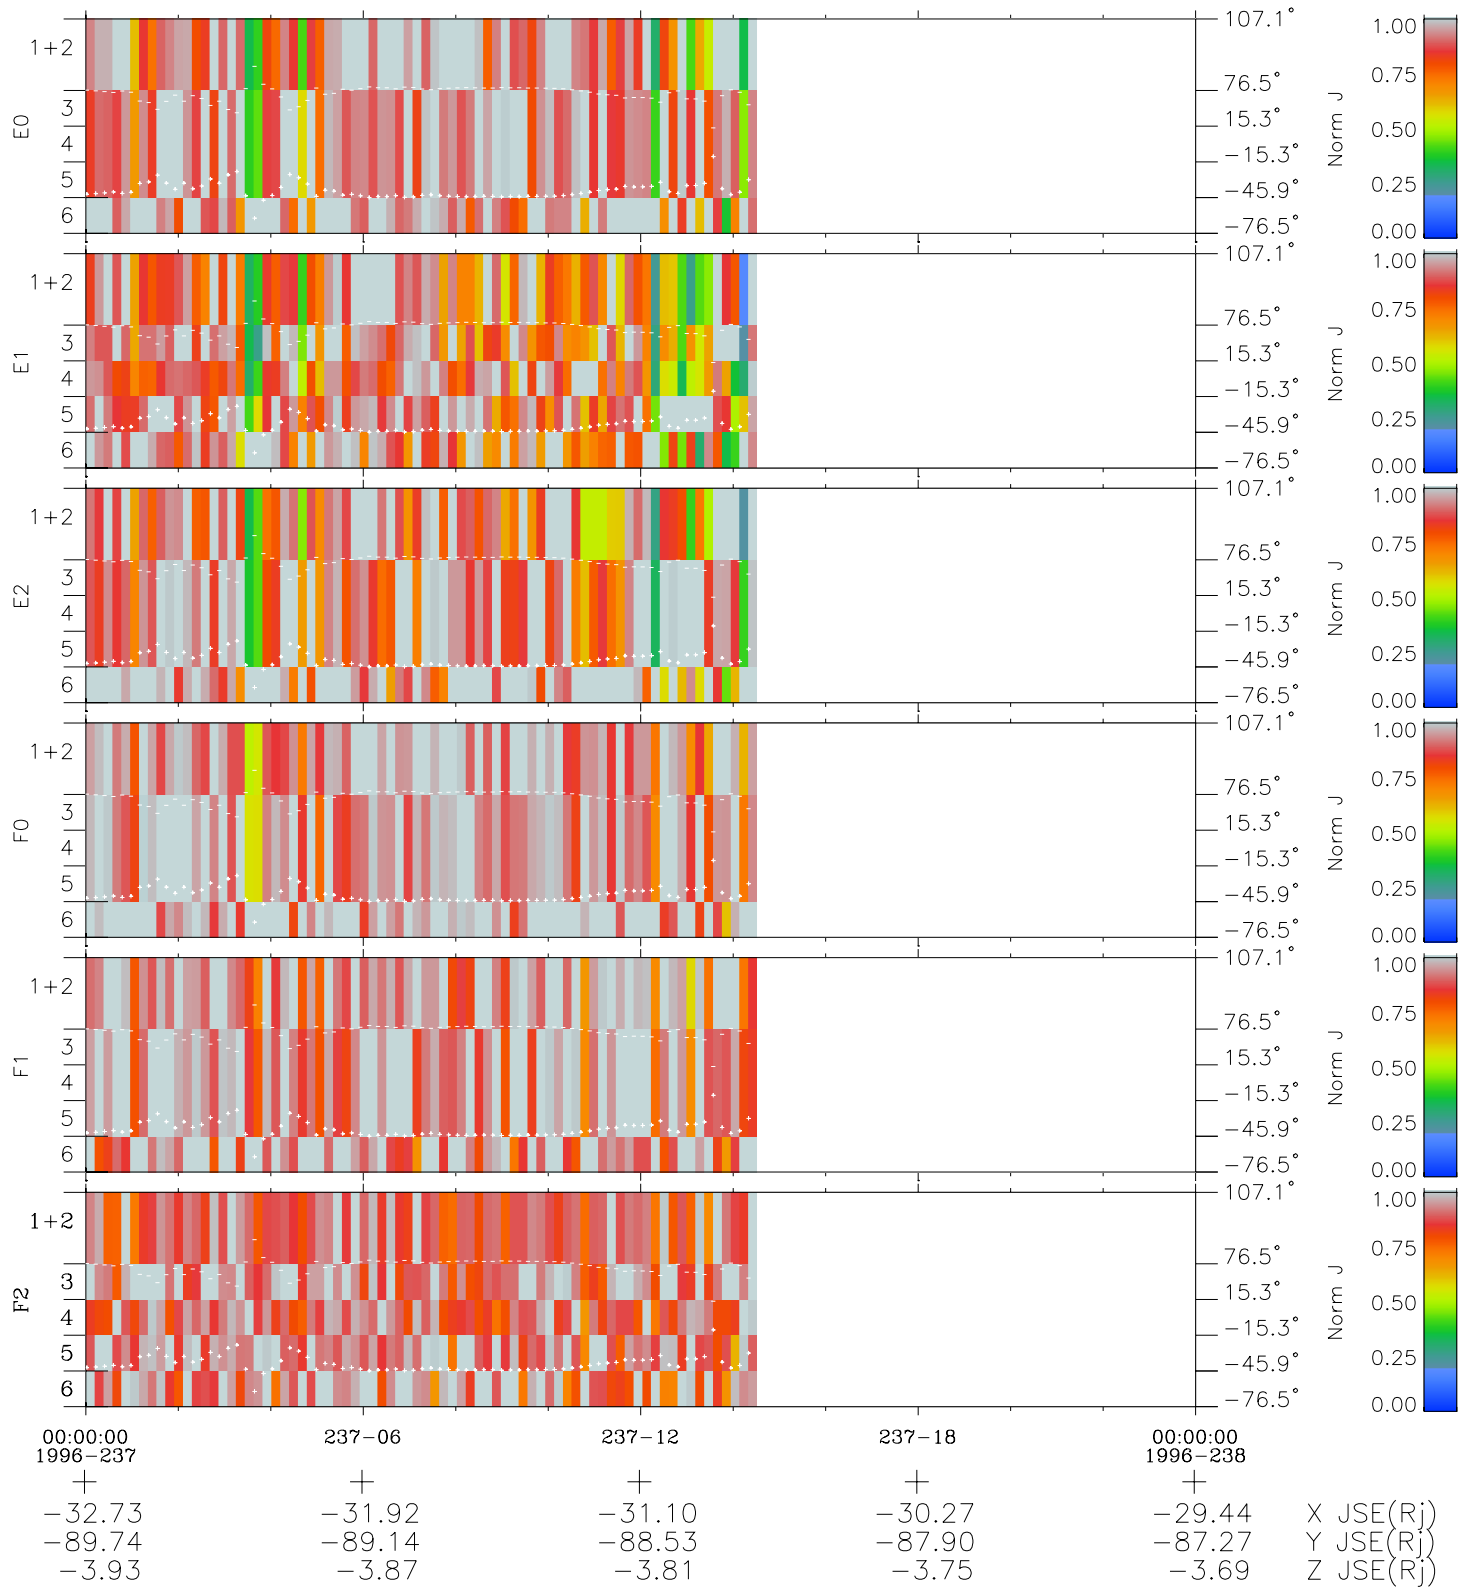

# Galileo EPD Real Elevation Anisotropies 96237

Software Version: RTELEV\_NORM V 1.20  
 Data Production: 06-03-00  
 Plot Production: Fri Sep 14 09:33:01 2001  
 Color File: wondr3  
 Geofactor File: 1.1

- ◇ = Jupiter look direction
- = Corotation look direction