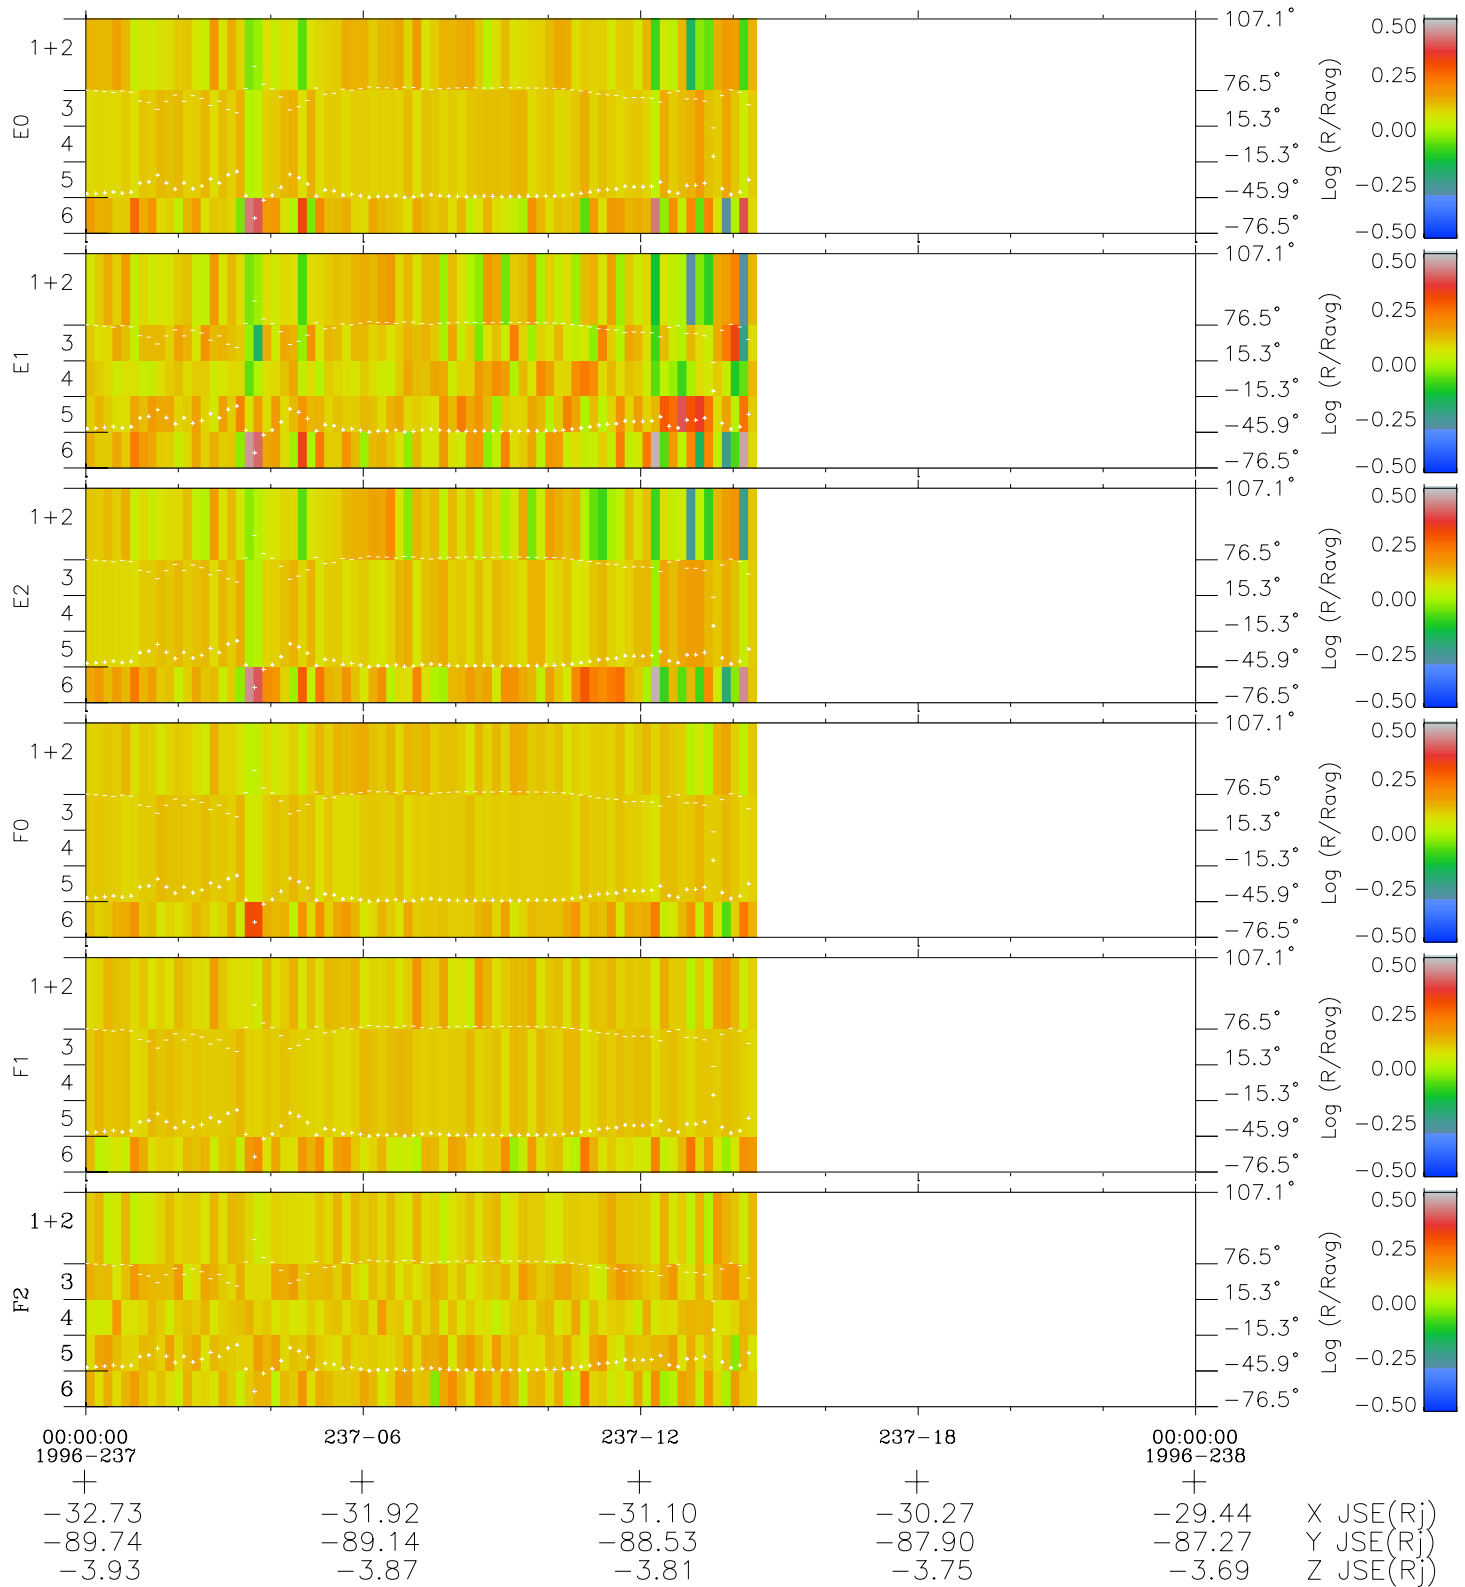

Galileo EPD Real Elevation Anisotropies 96237

Software Version: RTELEV_MEAN V 1.20
 Data Production: 06-03-00
 Plot Production: Fri Sep 14 09:32:32 2001
 Color File: wondr3
 Geofactor File: 1.1

- ◇ = Jupiter look direction
- = Corotation look direction