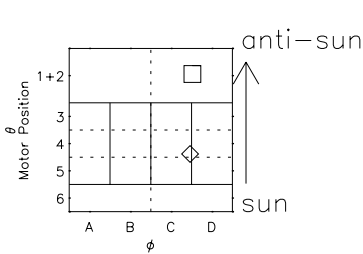

Galileo EPD Real Elevation Anisotropies 96237

Software Version: RTELEV_FLUX V 1.20
 Data Production: 06-03-00
 Plot Production: Fri Sep 14 09:32:46 2001
 Color File: wondr3
 Geofactor File: 1.1

- ◇ = Jupiter look direction
- = Corotation look direction