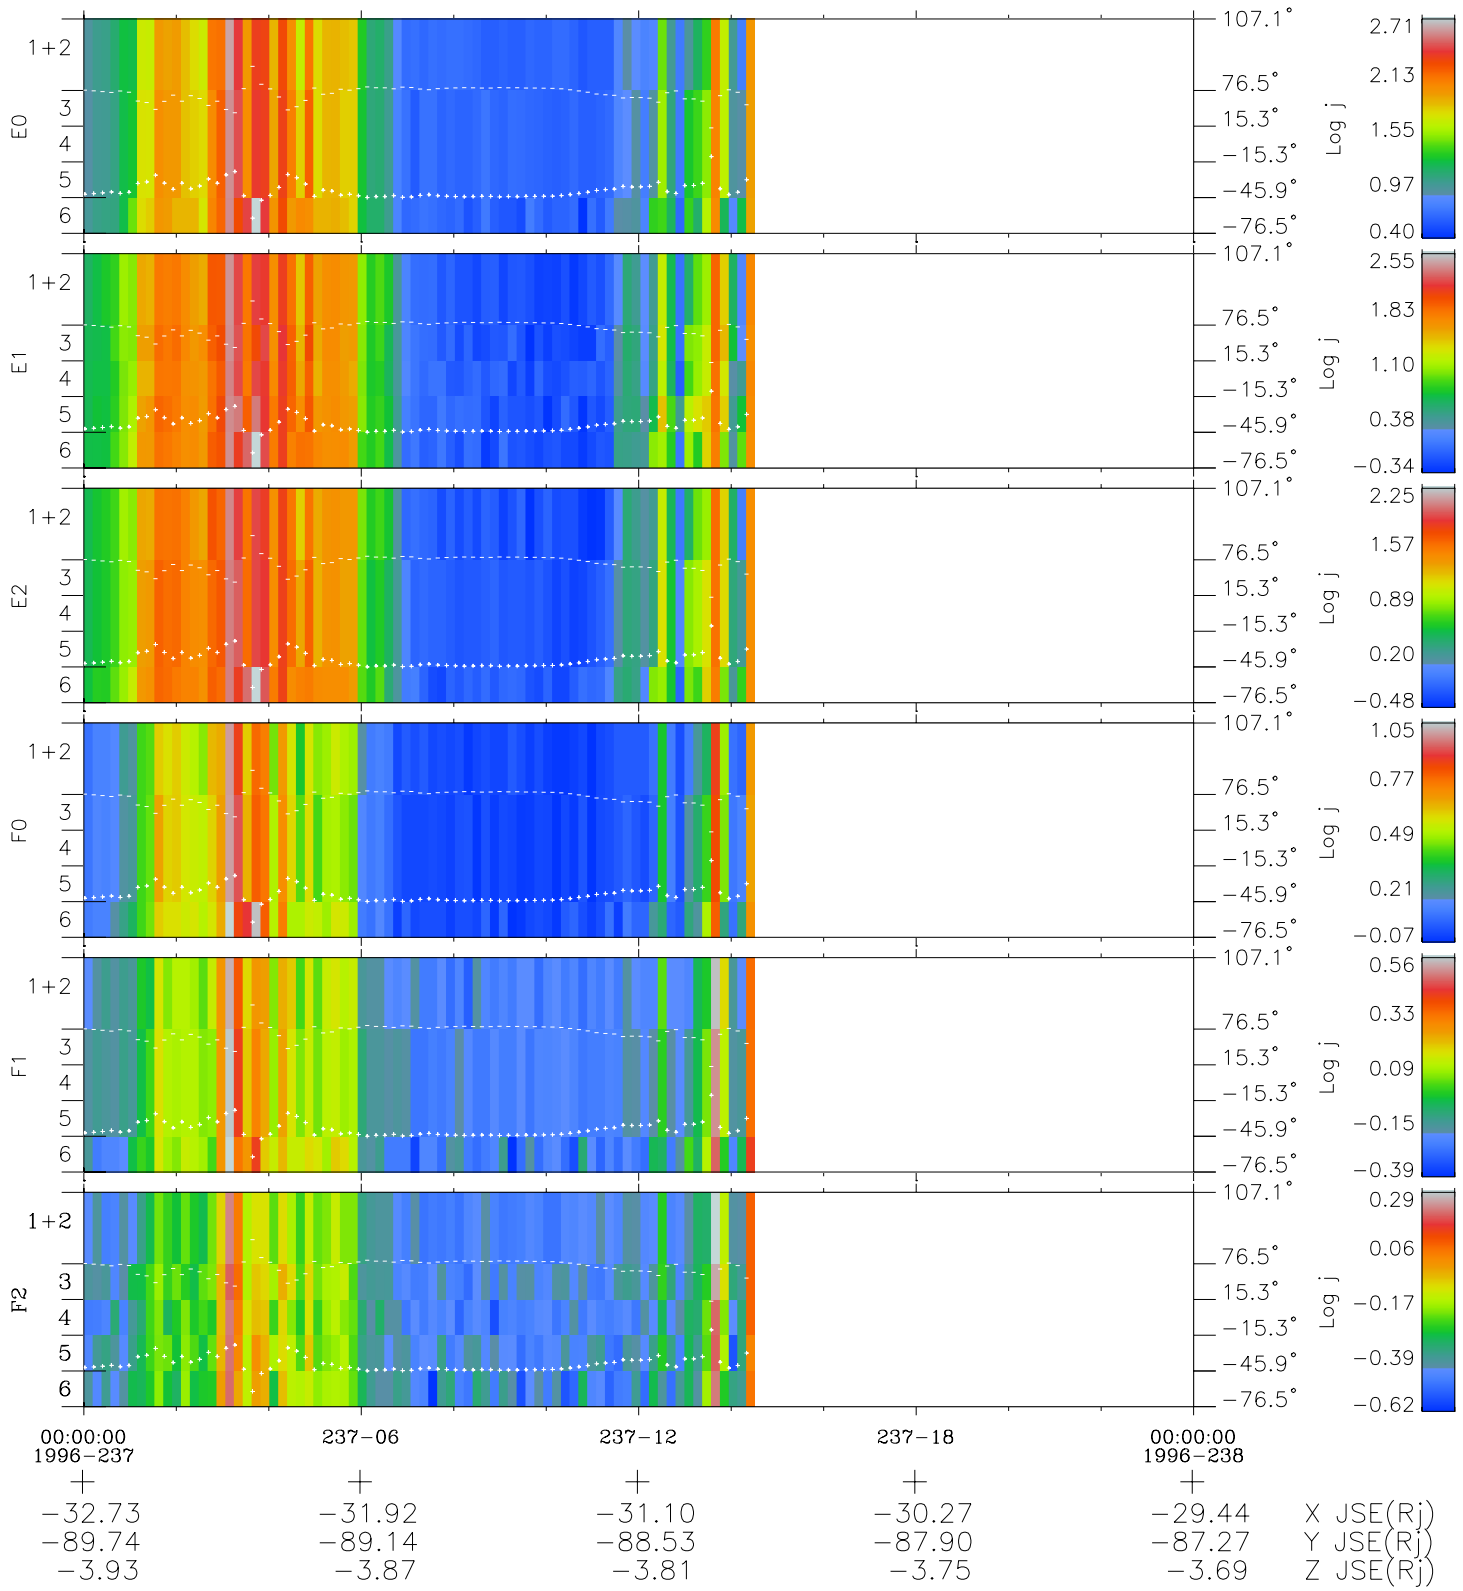

Galileo EPD Real Elevation Anisotropies 96237

Software Version: RTELEV_FLUX V 1.20
 Data Production: 06-03-00
 Plot Production: Fri Sep 14 09:32:46 2001
 Color File: wondr3
 Geofactor File: 1.1

- ◇ = Jupiter look direction
- = Corotation look direction