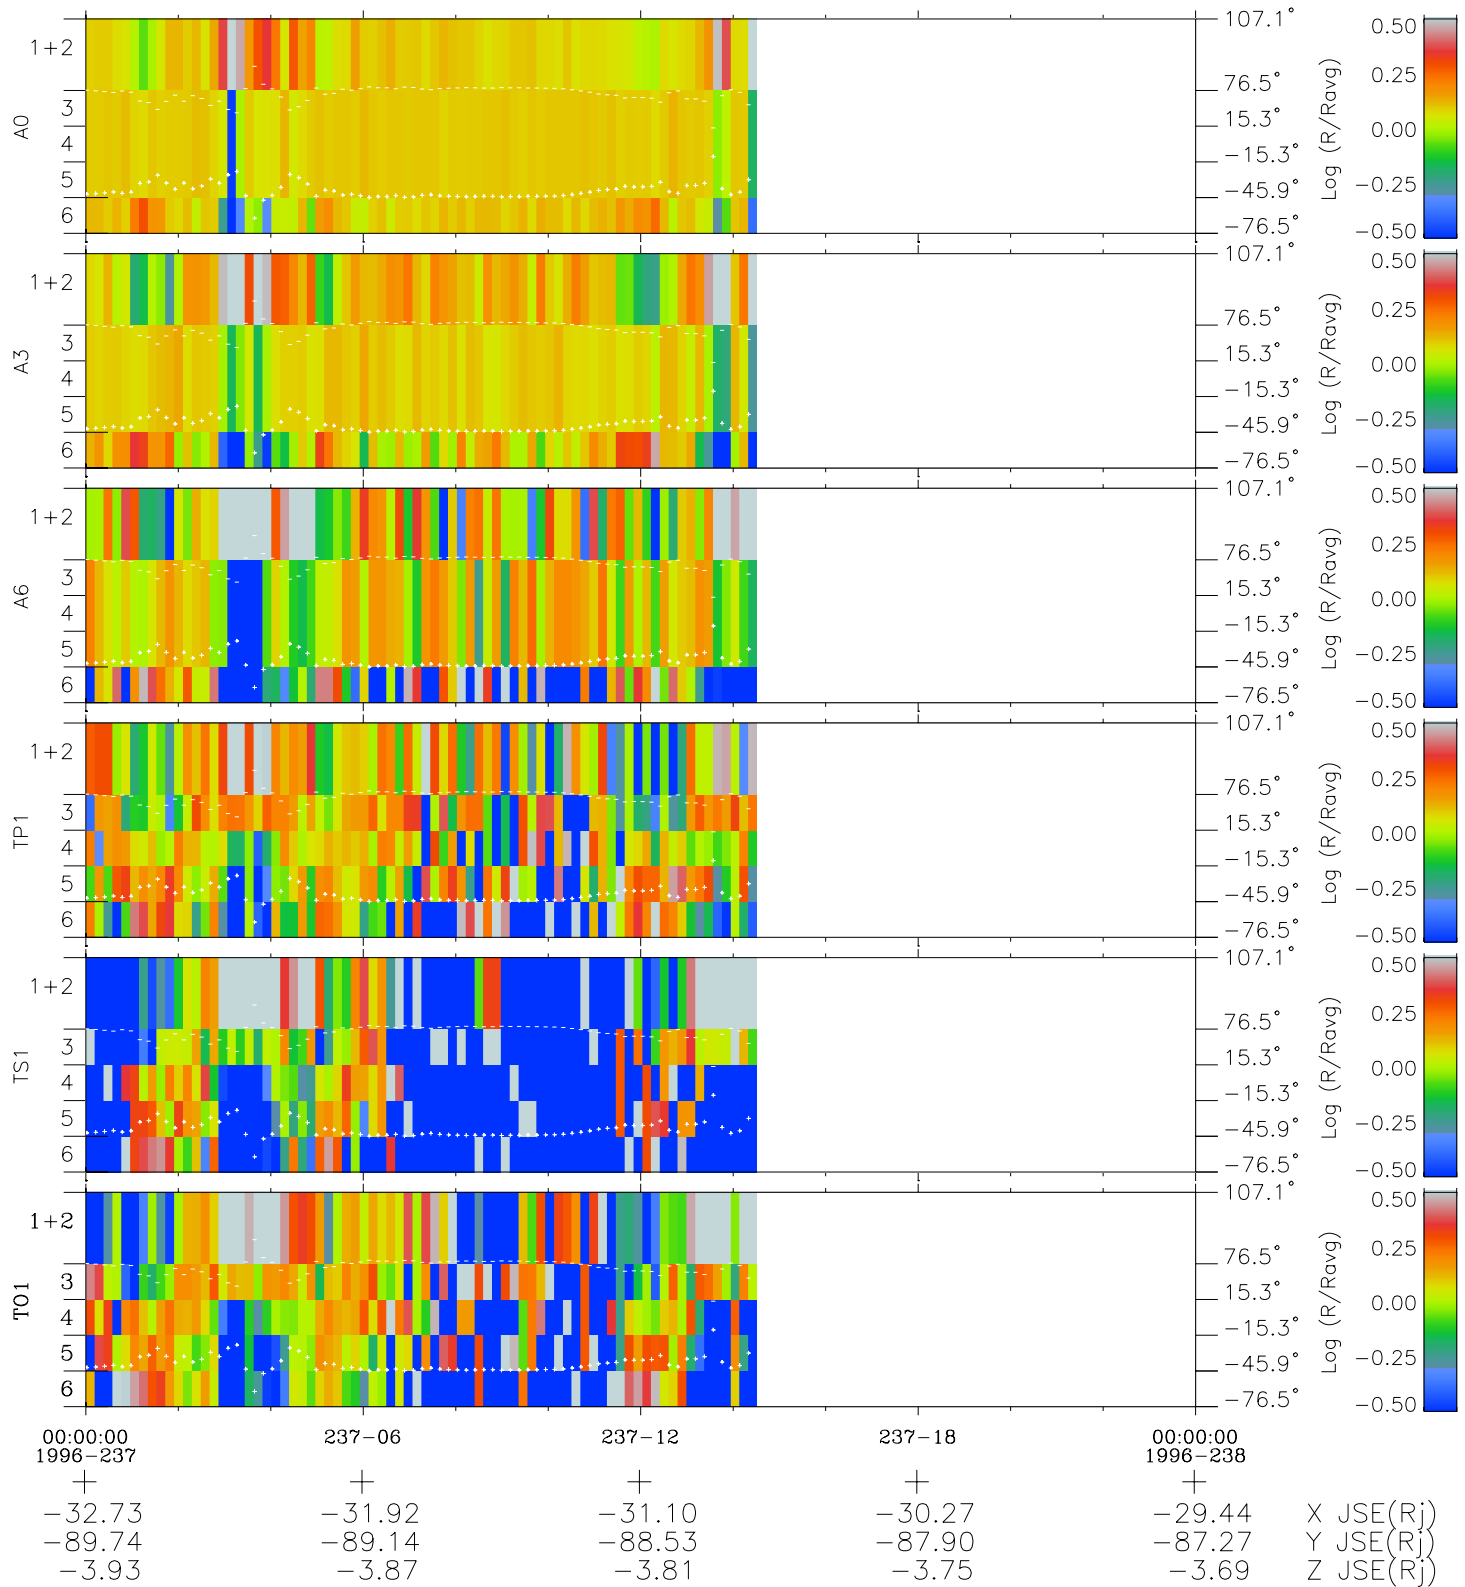

Galileo EPD Real Elevation Anisotropies 96237

Software Version: RTELEV_MEAN V 1.20
 Data Production: 06-03-00
 Plot Production: Fri Sep 14 09:32:26 2001
 Color File: wondr3
 Geofactor File: 1.1

- ◇ = Jupiter look direction
- = Corotation look direction