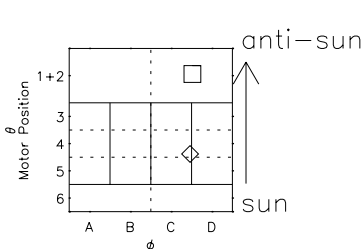

Galileo EPD Real Elevation Anisotropies 96237

Software Version: RTELEV_FLUX V 1.20
 Data Production: 06-03-00
 Plot Production: Fri Sep 14 09:32:40 2001
 Color File: wondr3
 Geofactor File: 1.1

00:00:00 1996-237	237-06	237-12	237-18	00:00:00 1996-238	X JSE(R _j)	Y JSE(R _j)	Z JSE(R _j)
+	+	+	+	+			
-32.73	-31.92	-31.10	-30.27	-29.44			
-89.74	-89.14	-88.53	-87.90	-87.27			
-3.93	-3.87	-3.81	-3.75	-3.69			

- ◇ = Jupiter look direction
- = Corotation look direction