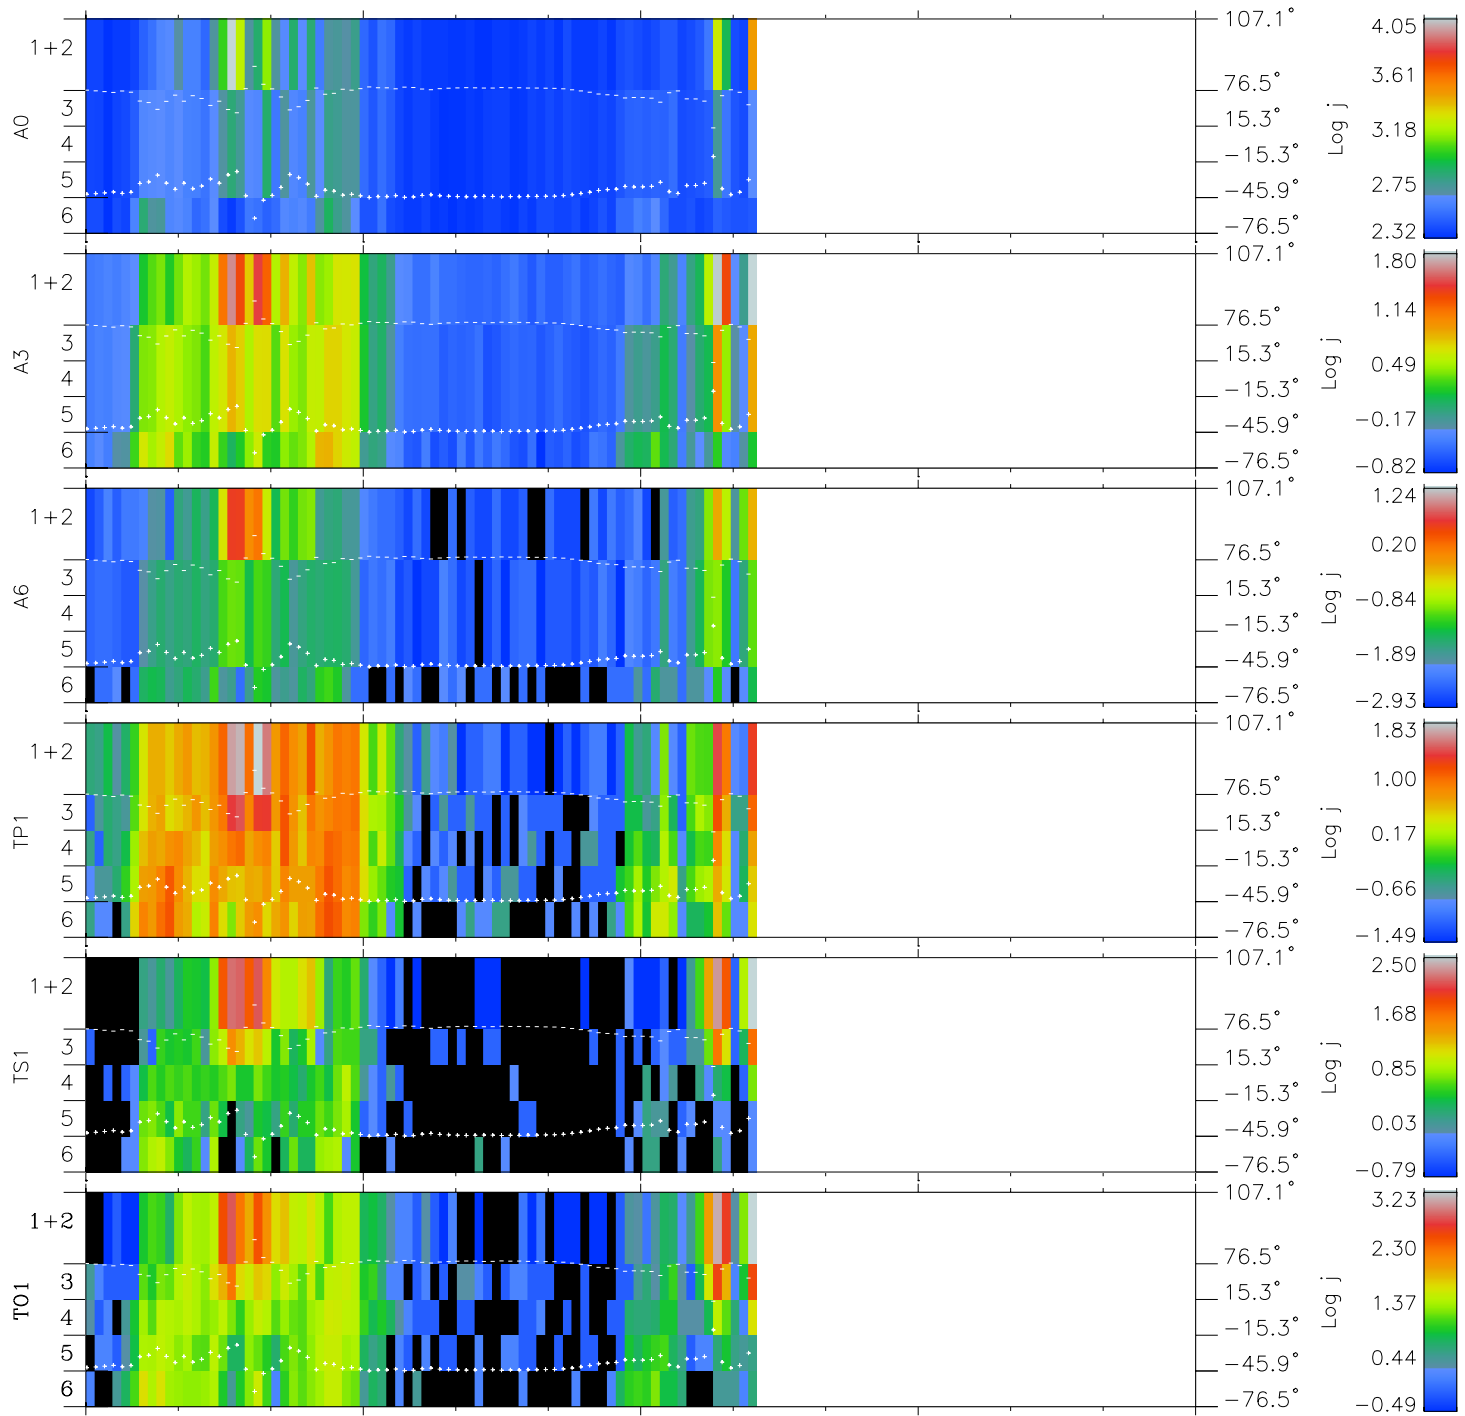

Galileo EPD Real Elevation Anisotropies 96237

Software Version: RTELEV_FLUX V 1.20
 Data Production: 06-03-00
 Plot Production: Fri Sep 14 09:32:40 2001
 Color File: wondr3
 Geofactor File: 1.1

00:00:00 1996-237	237-06	237-12	237-18	00:00:00 1996-238	X JSE(R _j)	Y JSE(R _j)	Z JSE(R _j)
+	+	+	+	+			
-32.73	-31.92	-31.10	-30.27	-29.44			
-89.74	-89.14	-88.53	-87.90	-87.27			
-3.93	-3.87	-3.81	-3.75	-3.69			

- ◇ = Jupiter look direction
- = Corotation look direction