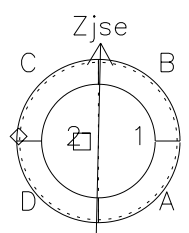

Galileo EPD Real Time Azimuth Anisotropies 96237

Software Version: RTAZIM_NORM V 1.20
 Data Production: 06-03-00
 Plot Production: Fri Sep 14 09:33:37 2001
 Color File: wondr3
 Geofactor File: 1.1

00:00:00 1996-237	237-06	237-12	237-18	00:00:00 1996-238	
+	+	+	+	+	X JSE(R _j)
-32.73	-31.92	-31.10	-30.27	-29.44	Y JSE(R _j)
-89.74	-89.14	-88.53	-87.90	-87.27	Z JSE(R _j)
-3.93	-3.87	-3.81	-3.75	-3.69	

◇ = Jupiter look direction
 □ = Corotation look direction