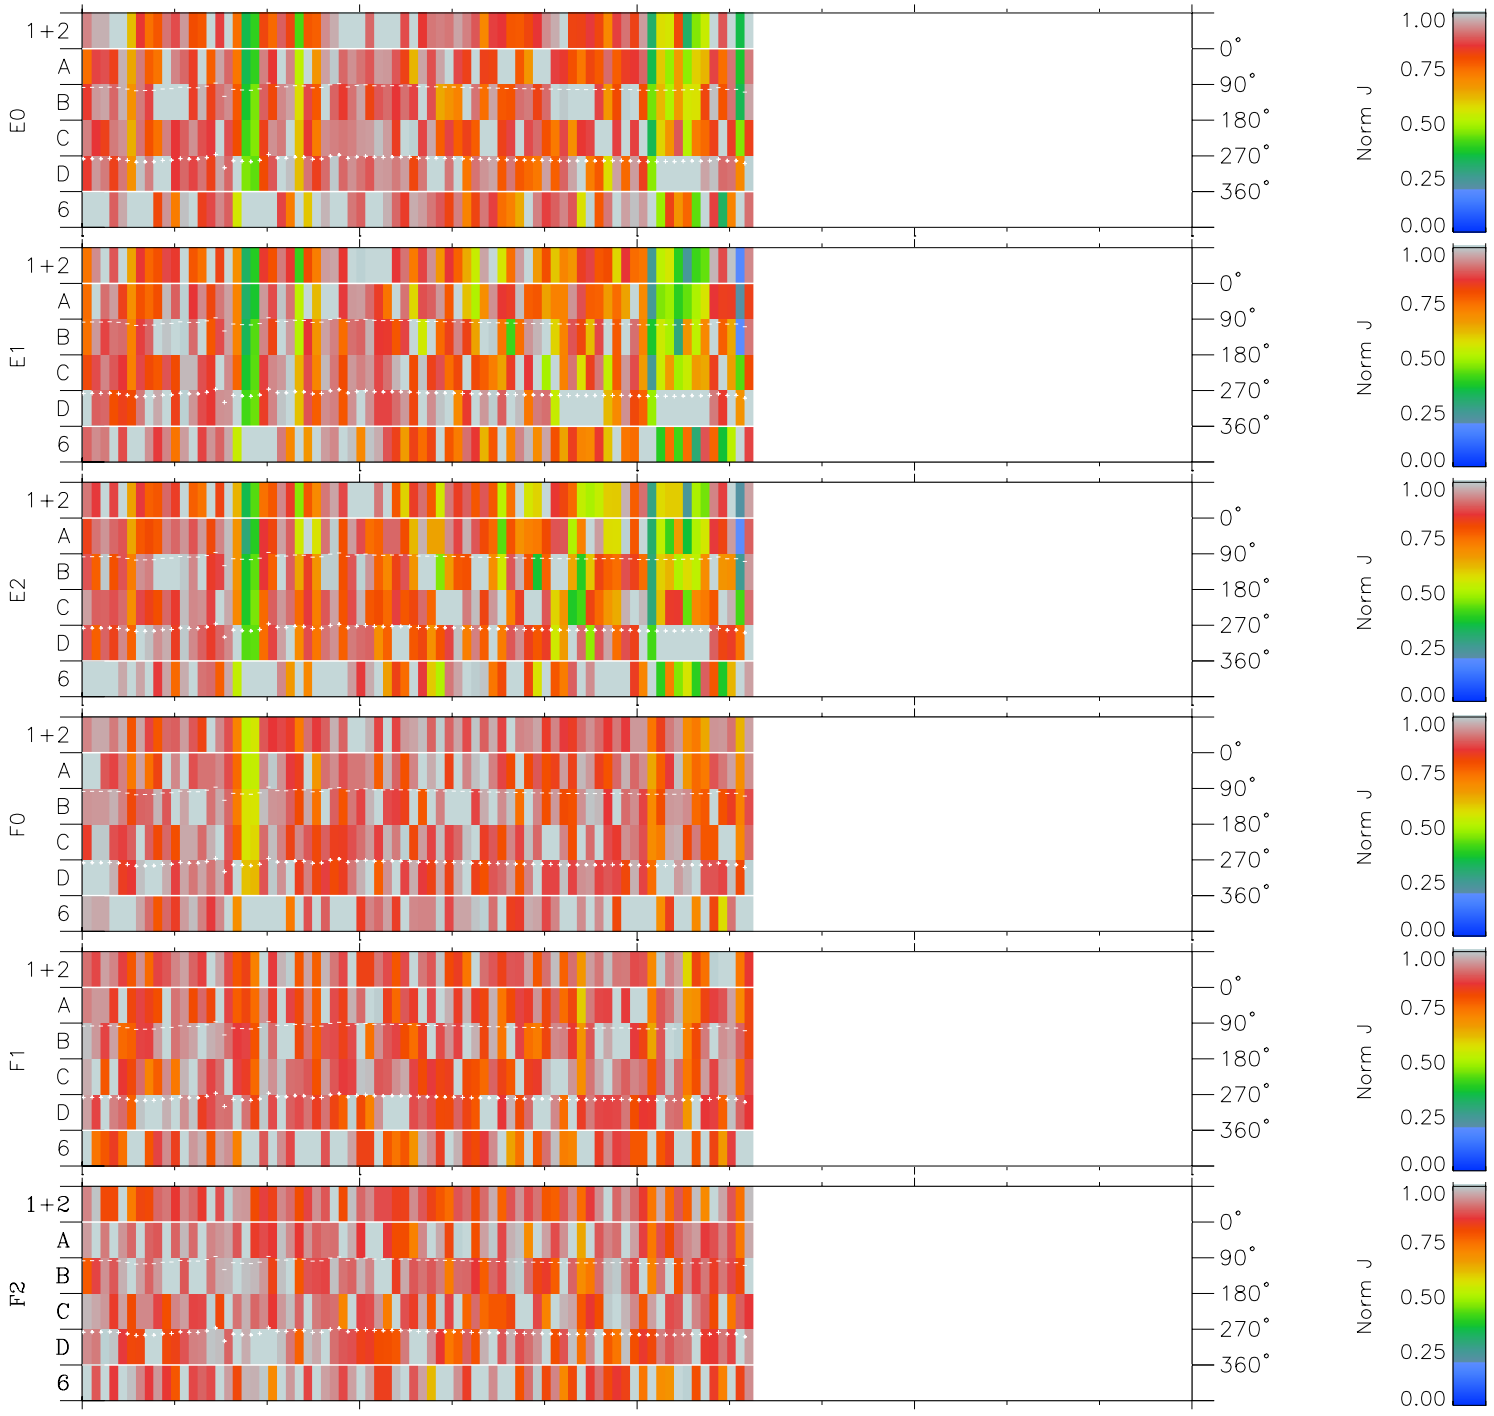

Galileo EPD Real Time Azimuth Anisotropies 96237

Software Version: RTAZIM_NORM V 1.20
 Data Production: 06-03-00
 Plot Production: Fri Sep 14 09:33:37 2001
 Color File: wondr3
 Geofactor File: 1.1

00:00:00 1996-237	237-06	237-12	237-18	00:00:00 1996-238	
+	+	+	+	+	X JSE(R _j)
-32.73	-31.92	-31.10	-30.27	-29.44	Y JSE(R _j)
-89.74	-89.14	-88.53	-87.90	-87.27	Z JSE(R _j)
-3.93	-3.87	-3.81	-3.75	-3.69	

◇ = Jupiter look direction
 □ = Corotation look direction