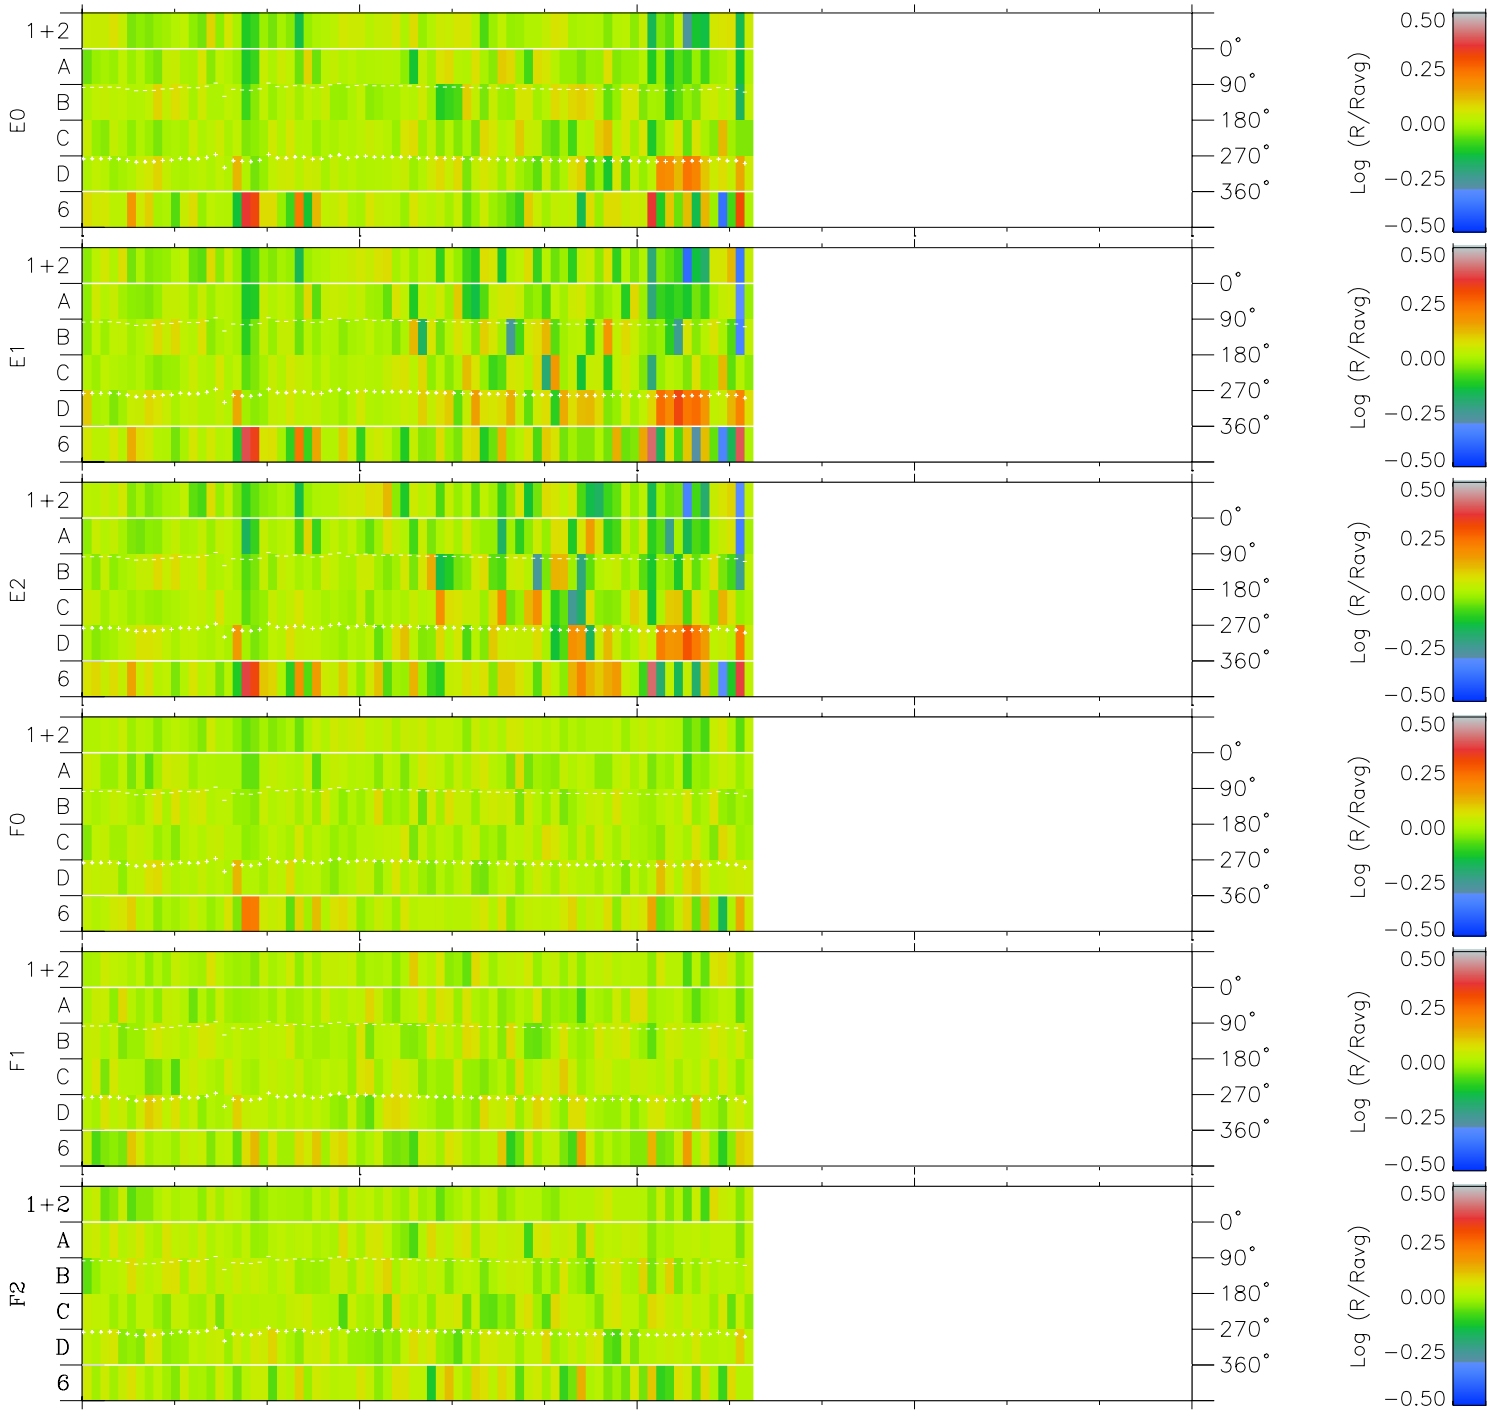

# Galileo EPD Real Time Azimuth Anisotropies 96237

Software Version: RTAZIM\_MEAN V 1.20  
 Data Production: 06-03-00  
 Plot Production: Fri Sep 14 09:33:13 2001  
 Color File: wondr3  
 Geofactor File: 1.1

00:00:00 1996-237	237-06	237-12	237-18	00:00:00 1996-238	
+	+	+	+	+	X JSE(R <sub>j</sub> )
-32.73	-31.92	-31.10	-30.27	-29.44	Y JSE(R <sub>j</sub> )
-89.74	-89.14	-88.53	-87.90	-87.27	Z JSE(R <sub>j</sub> )
-3.93	-3.87	-3.81	-3.75	-3.69	

- ◇ = Jupiter look direction
- = Corotation look direction