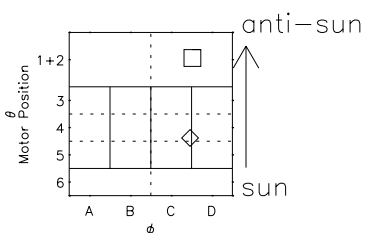

Galileo EPD Real Time Azimuth Anisotropies 96237

Software Version: RTAZIM_NORM V 1.20
Data Production: 06-03-00
Plot Production: Fri Sep 14 09:33:31 2001
Color File: wondr3
Geofactor File: 1.1

00:00:00 1996-237	237-06	237-12	237-18	00:00:00 1996-238	
+	+	+	+	+	
-32.73	-31.92	-31.10	-30.27	-29.44	X JSE(R _j)
-89.74	-89.14	-88.53	-87.90	-87.27	Y JSE(R _j)
-3.93	-3.87	-3.81	-3.75	-3.69	Z JSE(R _j)

- ◇ = Jupiter look direction
- = Corotation look direction