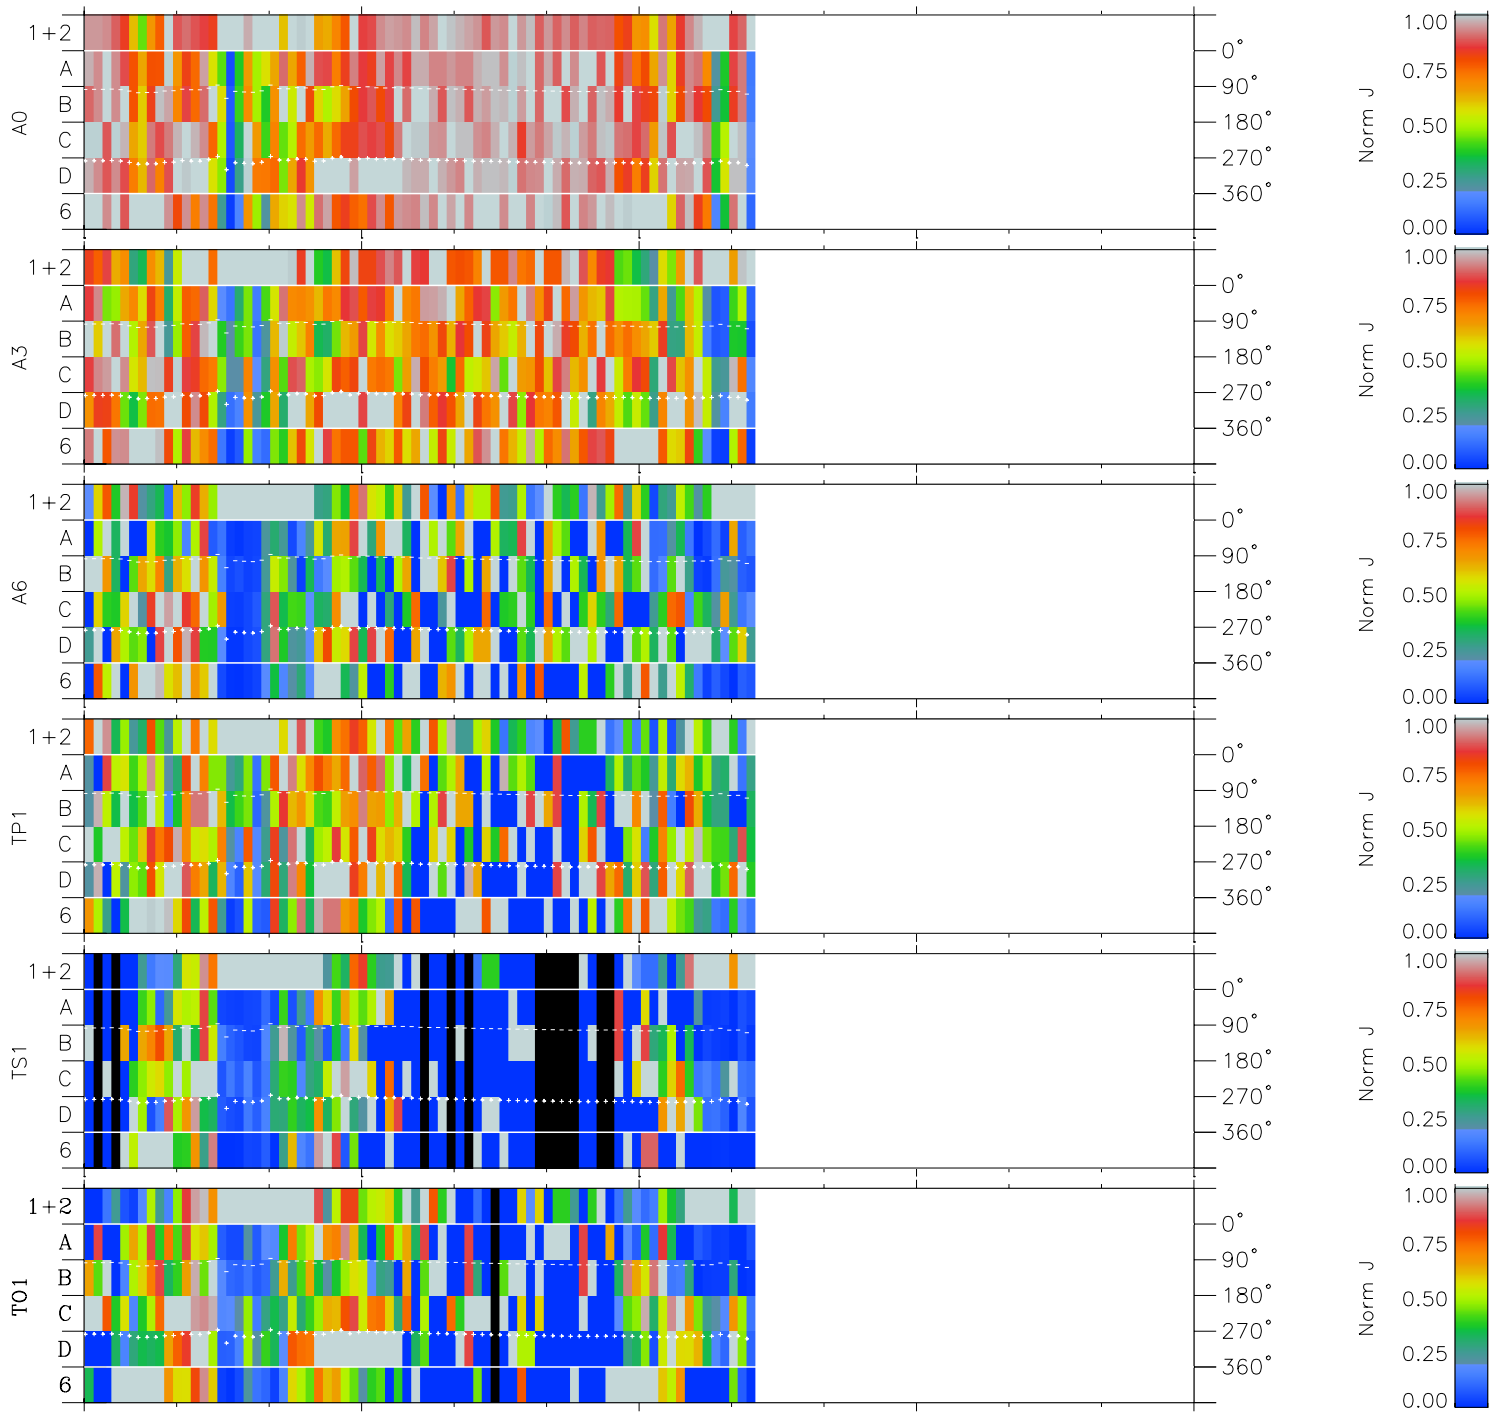

Galileo EPD Real Time Azimuth Anisotropies 96237

Software Version: RTAZIM_NORM V 1.20
Data Production: 06-03-00
Plot Production: Fri Sep 14 09:33:31 2001
Color File: wondr3
Geofactor File: 1.1

00:00:00 1996-237	237-06	237-12	237-18	00:00:00 1996-238	
+	+	+	+	+	
-32.73	-31.92	-31.10	-30.27	-29.44	X JSE(R _j)
-89.74	-89.14	-88.53	-87.90	-87.27	Y JSE(R _j)
-3.93	-3.87	-3.81	-3.75	-3.69	Z JSE(R _j)

- ◇ = Jupiter look direction
- = Corotation look direction