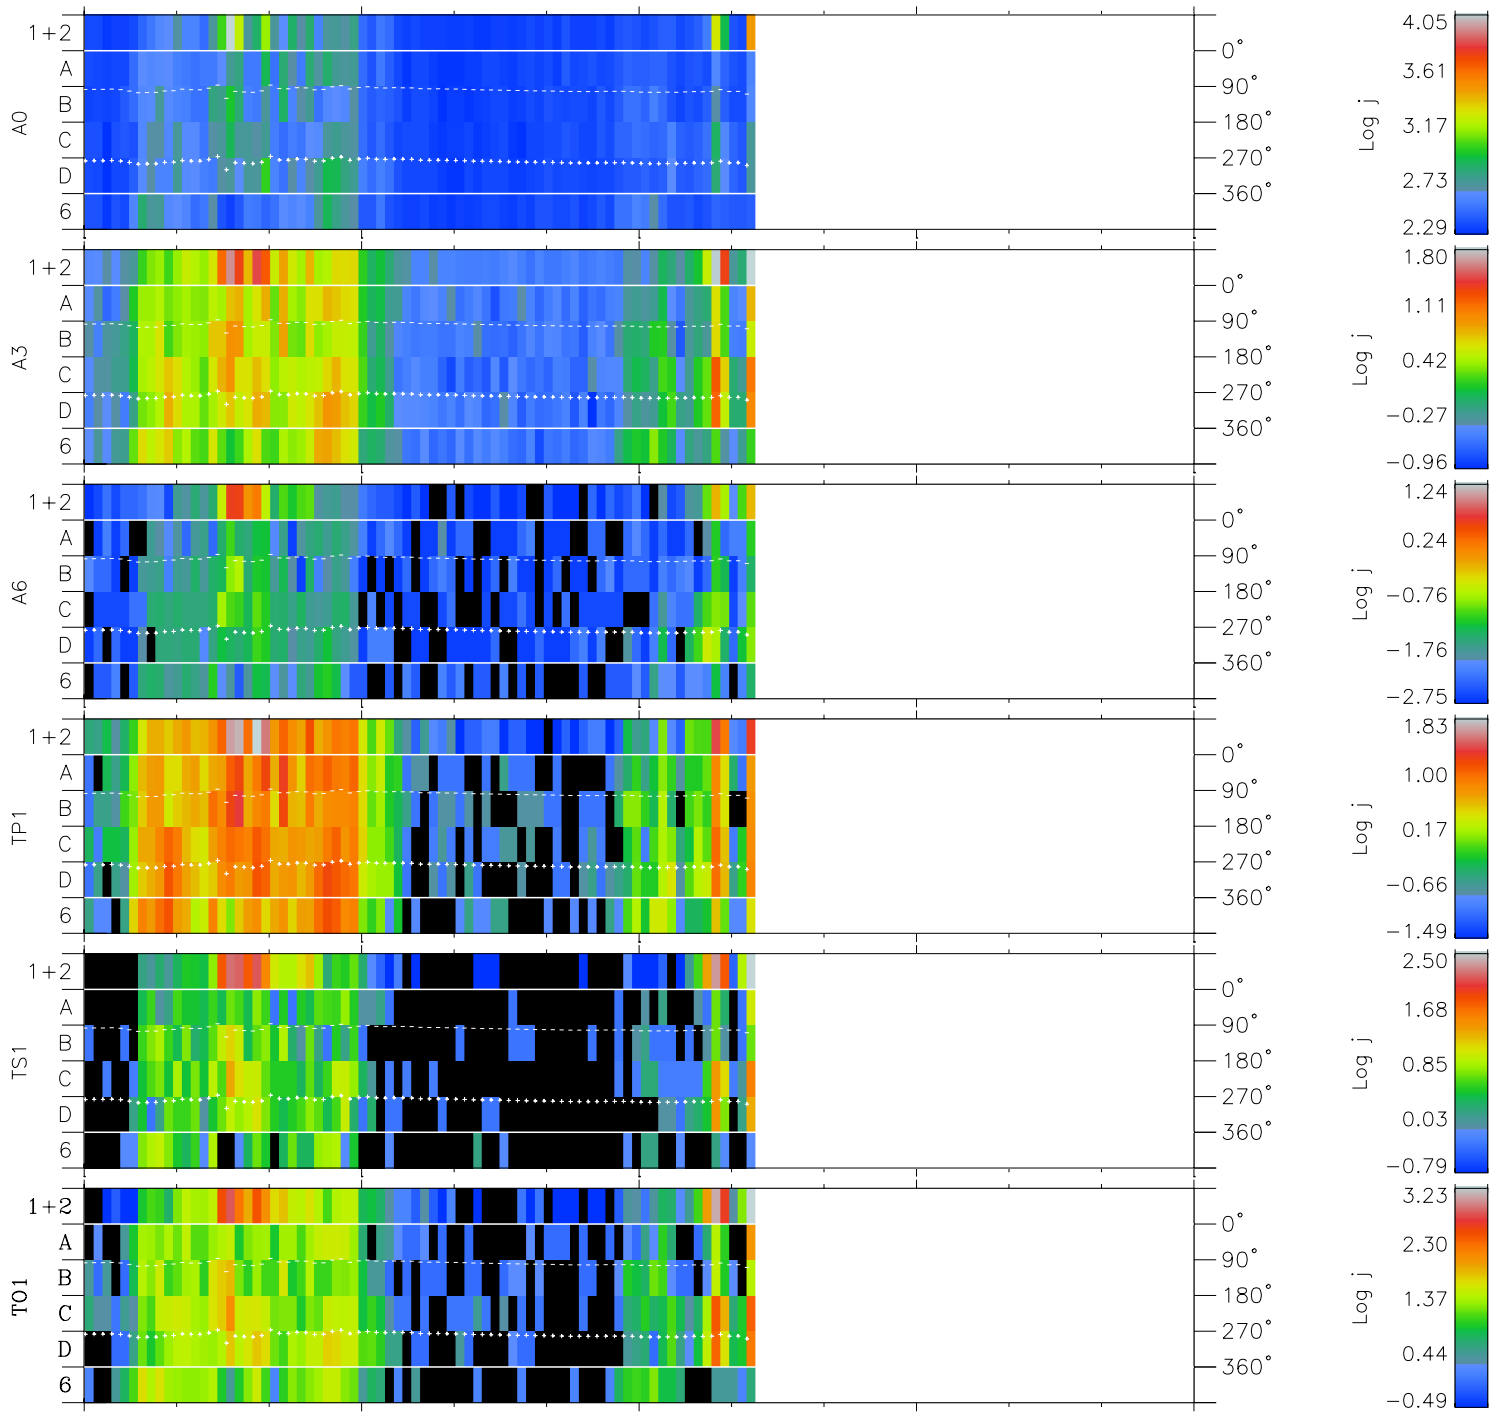

# Galileo EPD Real Time Azimuth Anisotropies 96237

Software Version: RTAZIM\_FLUX V 1.20  
Data Production: 06-03-00  
Plot Production: Fri Sep 14 09:33:20 2001  
Color File: wondr3  
Geofactor File: 1.1

00:00:00 1996-237	237-06	237-12	237-18	00:00:00 1996-238	
+	+	+	+	+	
-32.73	-31.92	-31.10	-30.27	-29.44	X JSE(R <sub>j</sub> )
-89.74	-89.14	-88.53	-87.90	-87.27	Y JSE(R <sub>j</sub> )
-3.93	-3.87	-3.81	-3.75	-3.69	Z JSE(R <sub>j</sub> )

◇ = Jupiter look direction  
□ = Corotation look direction