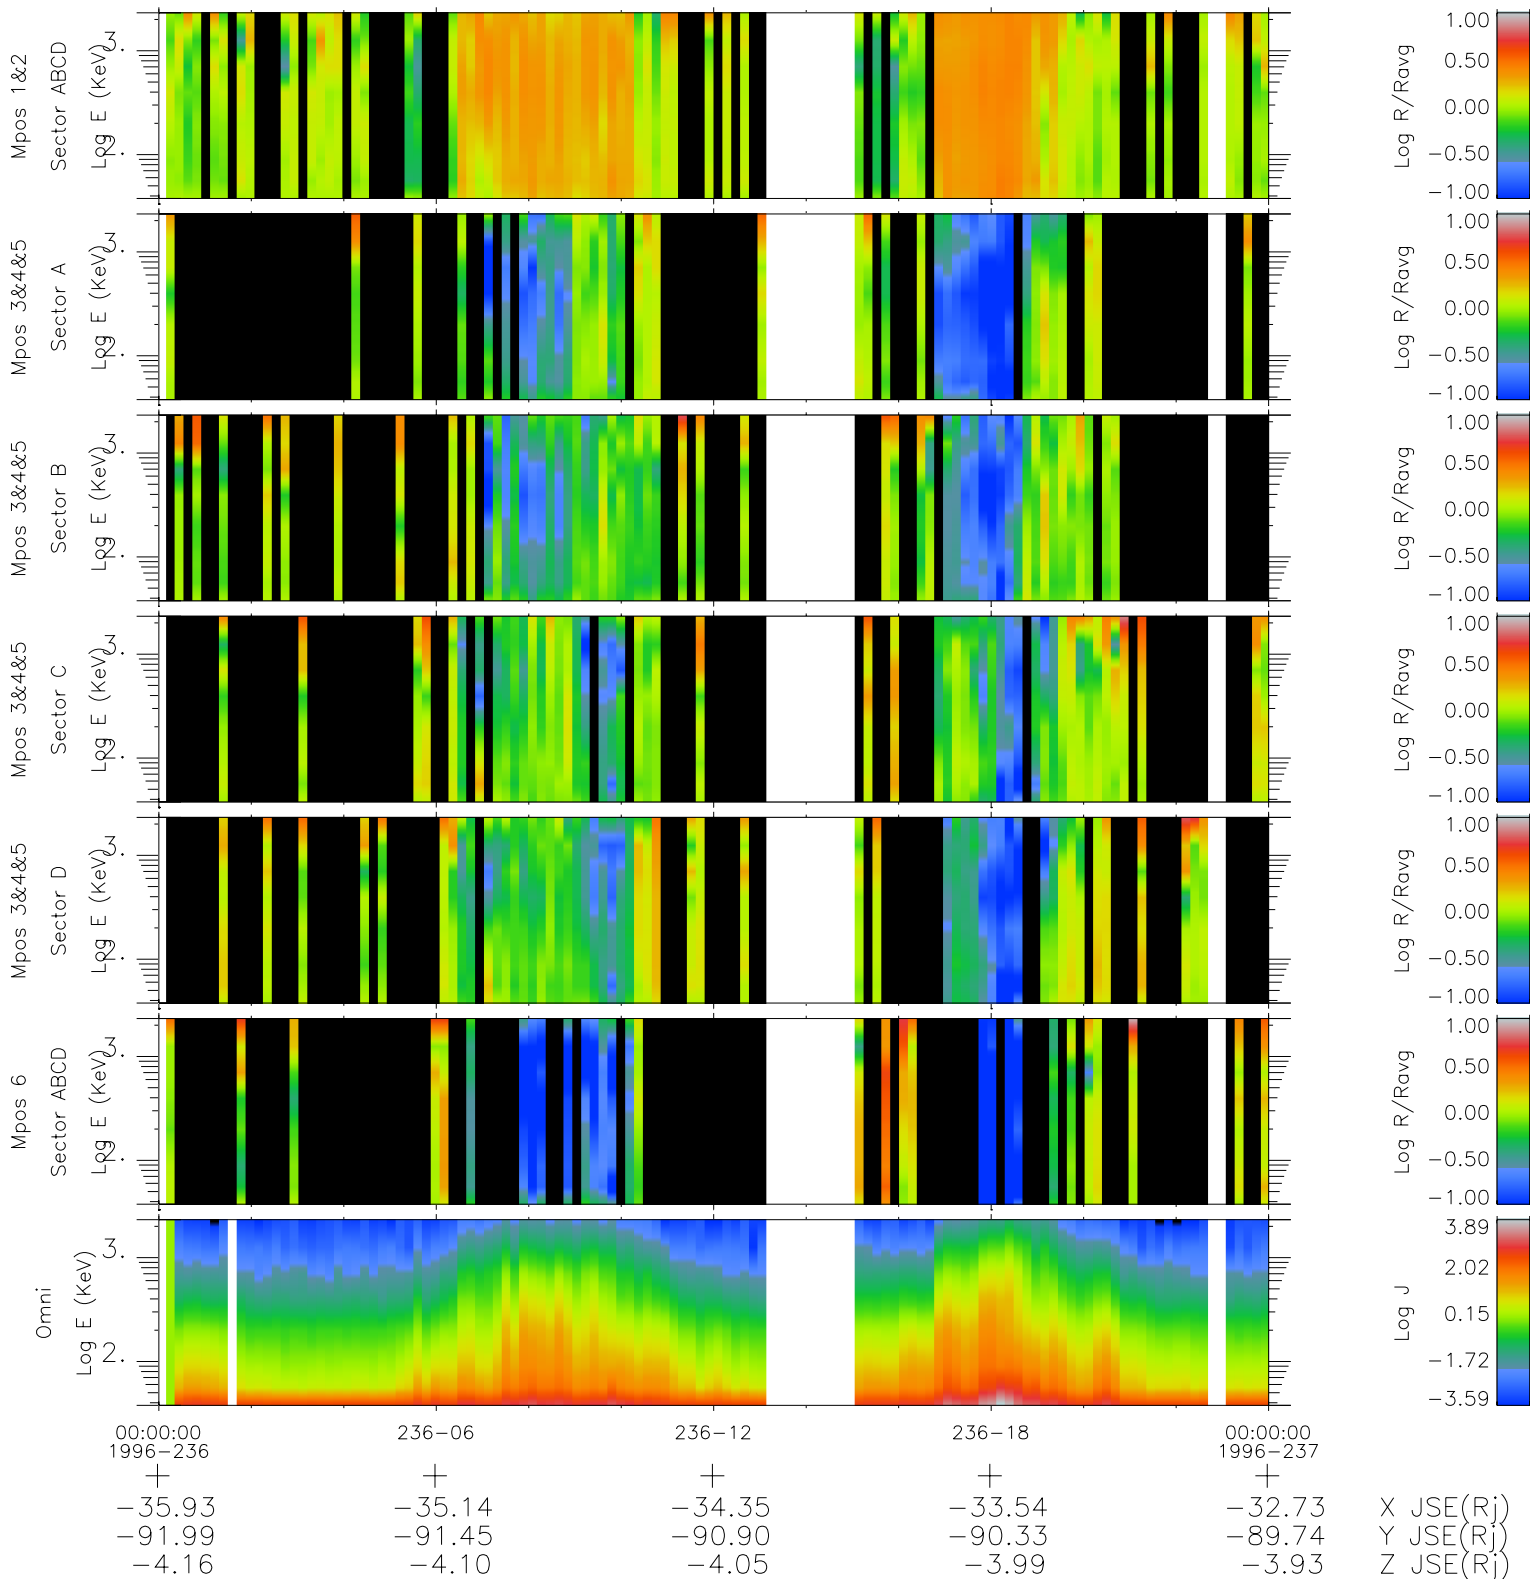

# Galileo EPD Real Time R6 Ions Spectra 96236

Software Version: RTSPEC\_R6 V 1.20  
 Data Production: 06-03-00  
 Plot Production: Fri Sep 14 09:15:41 2001  
 Color File: wondr3  
 Geofactor File: 1.1

- ◇ = Jupiter look direction
- = Corotation look direction