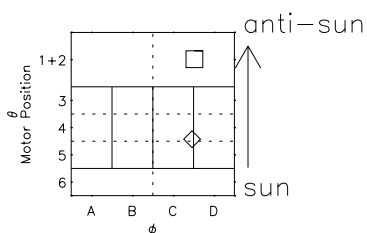

# Galileo EPD Real Time R6 Ions Spectra 96236

Software Version: RTSPEC\_R6 V 1.20  
 Data Production: 06-03-00  
 Plot Production: Fri Sep 14 09:15:41 2001  
 Color File: wondr3  
 Geofactor File: 1.1

- ◇ = Jupiter look direction
- = Corotation look direction