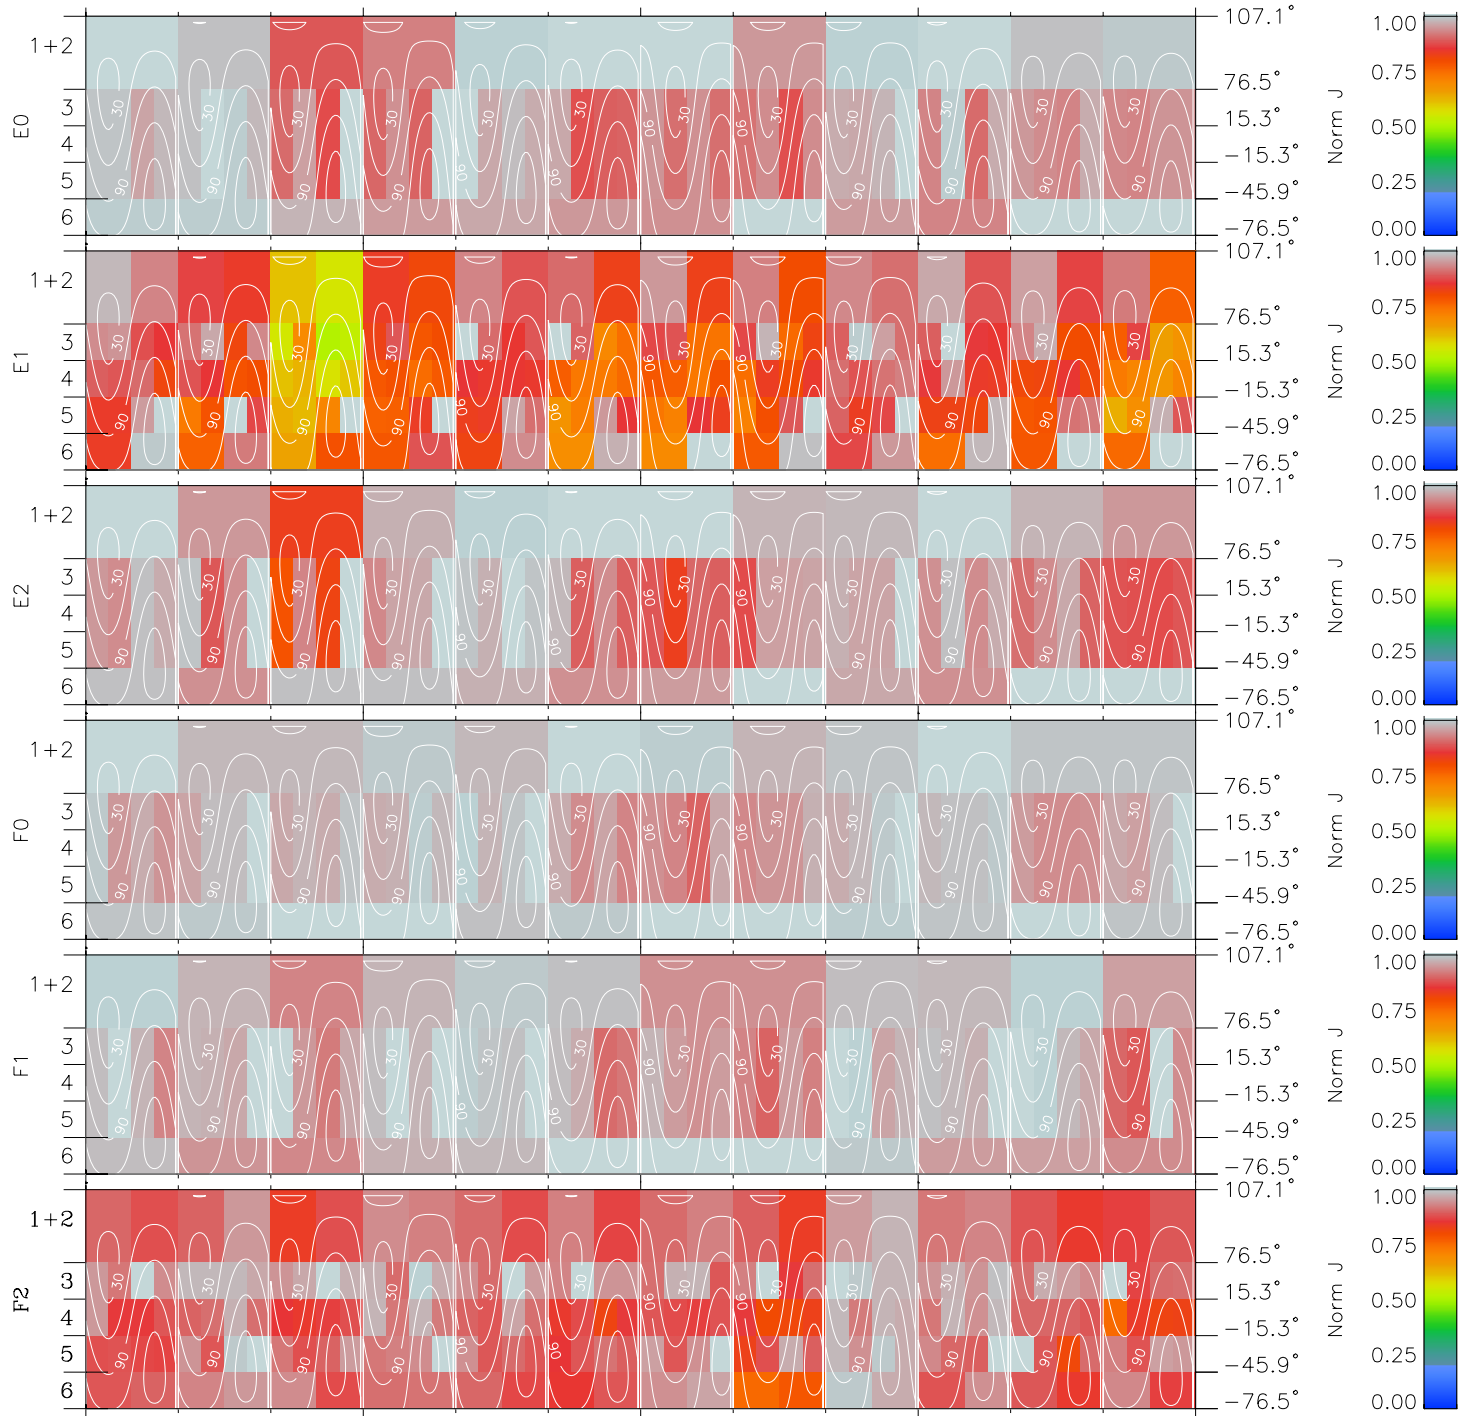

Galileo EPD Real Time All-Sky Anisotropies 96236

Software Version: RTSKY_NORM V 1.20
 Data Production: 06-03-00
 Plot Production: Fri Sep 14 09:17:23 2001
 Color File: wondr3
 Geofactor File: 1.1

00:00:00 1996-236	236-06	236-12	236-18	00:00:00 1996-237	
+	+	+	+	+	X JSE(R _j)
-35.93	-35.14	-34.35	-33.54	-32.73	Y JSE(R _j)
-91.99	-91.45	-90.90	-90.33	-89.74	Z JSE(R _j)
-4.16	-4.10	-4.05	-3.99	-3.93	

- ◇ = Jupiter look direction
- = Corotation look direction