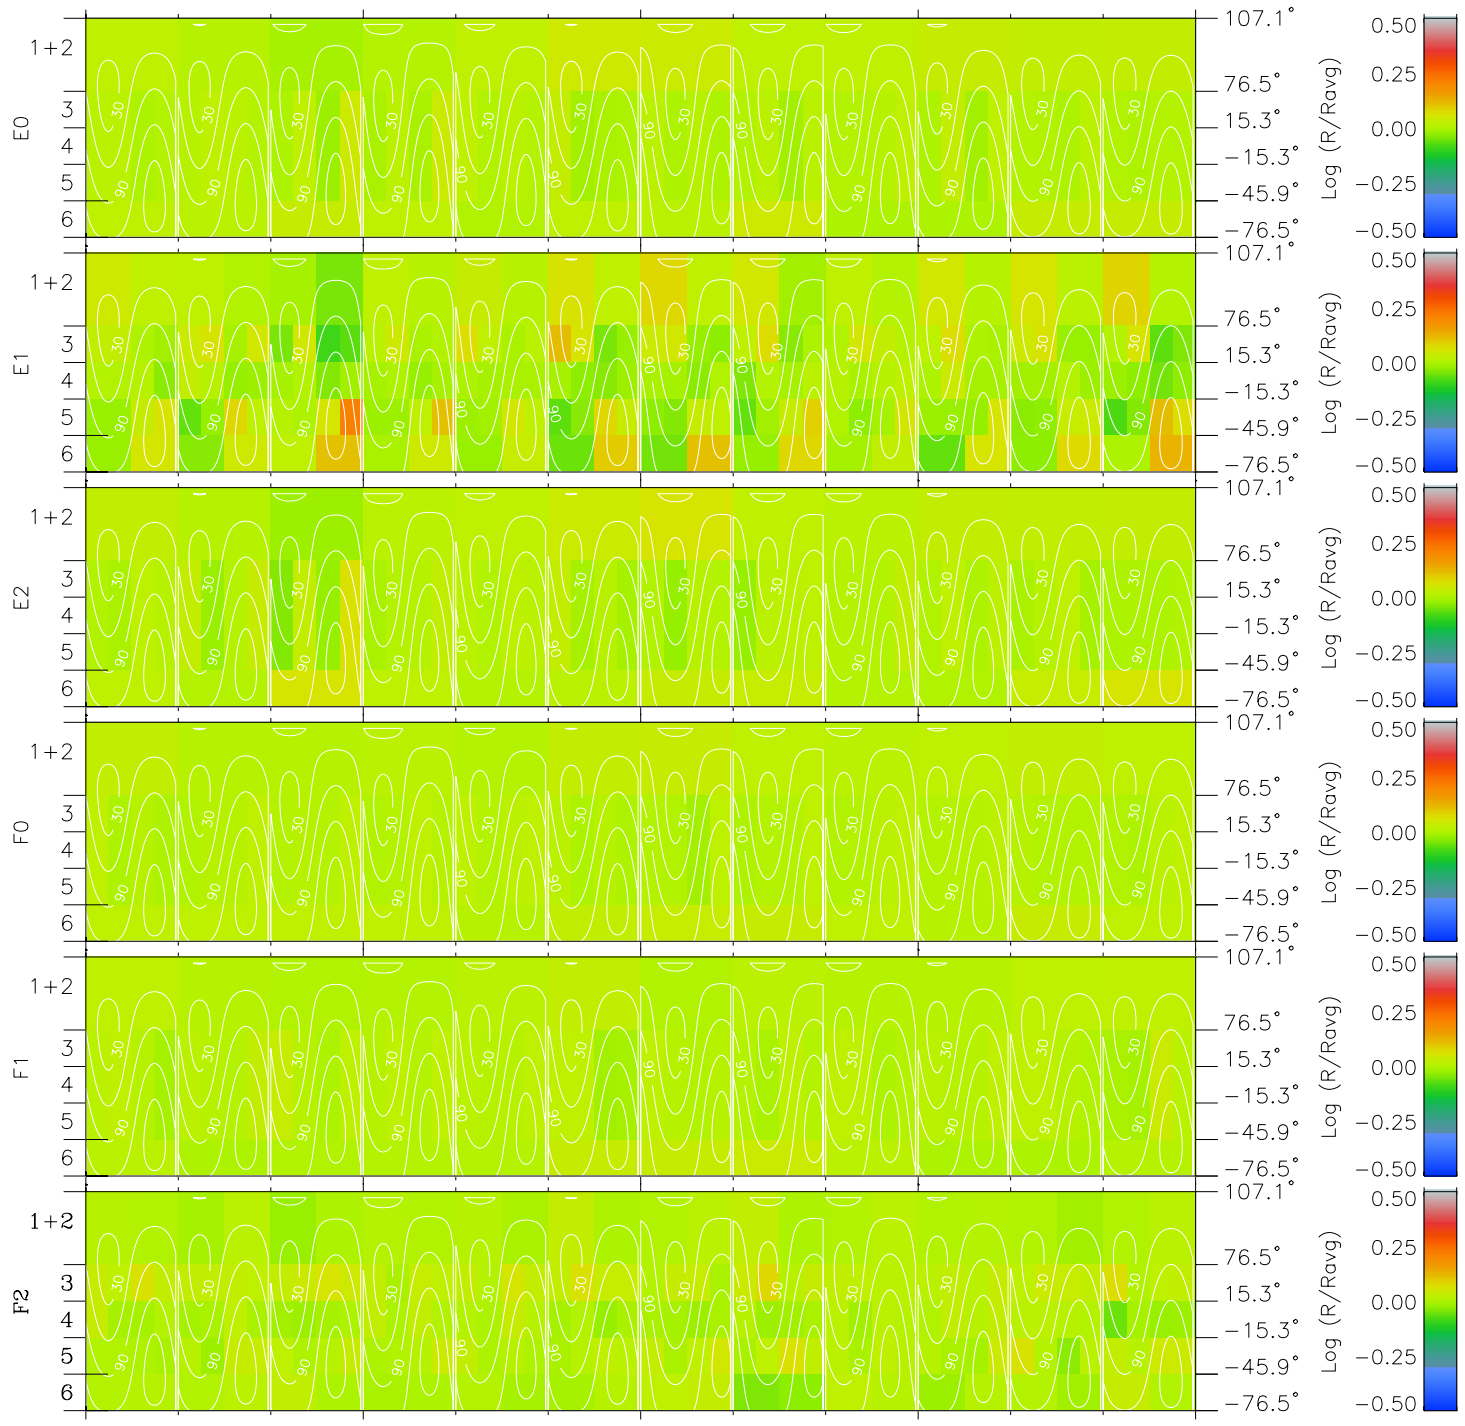

Galileo EPD Real Time All-Sky Anisotropies 96236

Software Version: RTSKY_MEAN V 1.20
 Data Production: 06-03-00
 Plot Production: Fri Sep 14 09:16:31 2001
 Color File: wondr3
 Geofactor File: 1.1

00:00:00 1996-236	236-06	236-12	236-18	00:00:00 1996-237	X JSE(R _j)
+ -35.93	+ -35.14	+ -34.35	+ -33.54	+ -32.73	X JSE(R _j)
-91.99	-91.45	-90.90	-90.33	-89.74	Y JSE(R _j)
-4.16	-4.10	-4.05	-3.99	-3.93	Z JSE(R _j)

◇ = Jupiter look direction
 □ = Corotation look direction