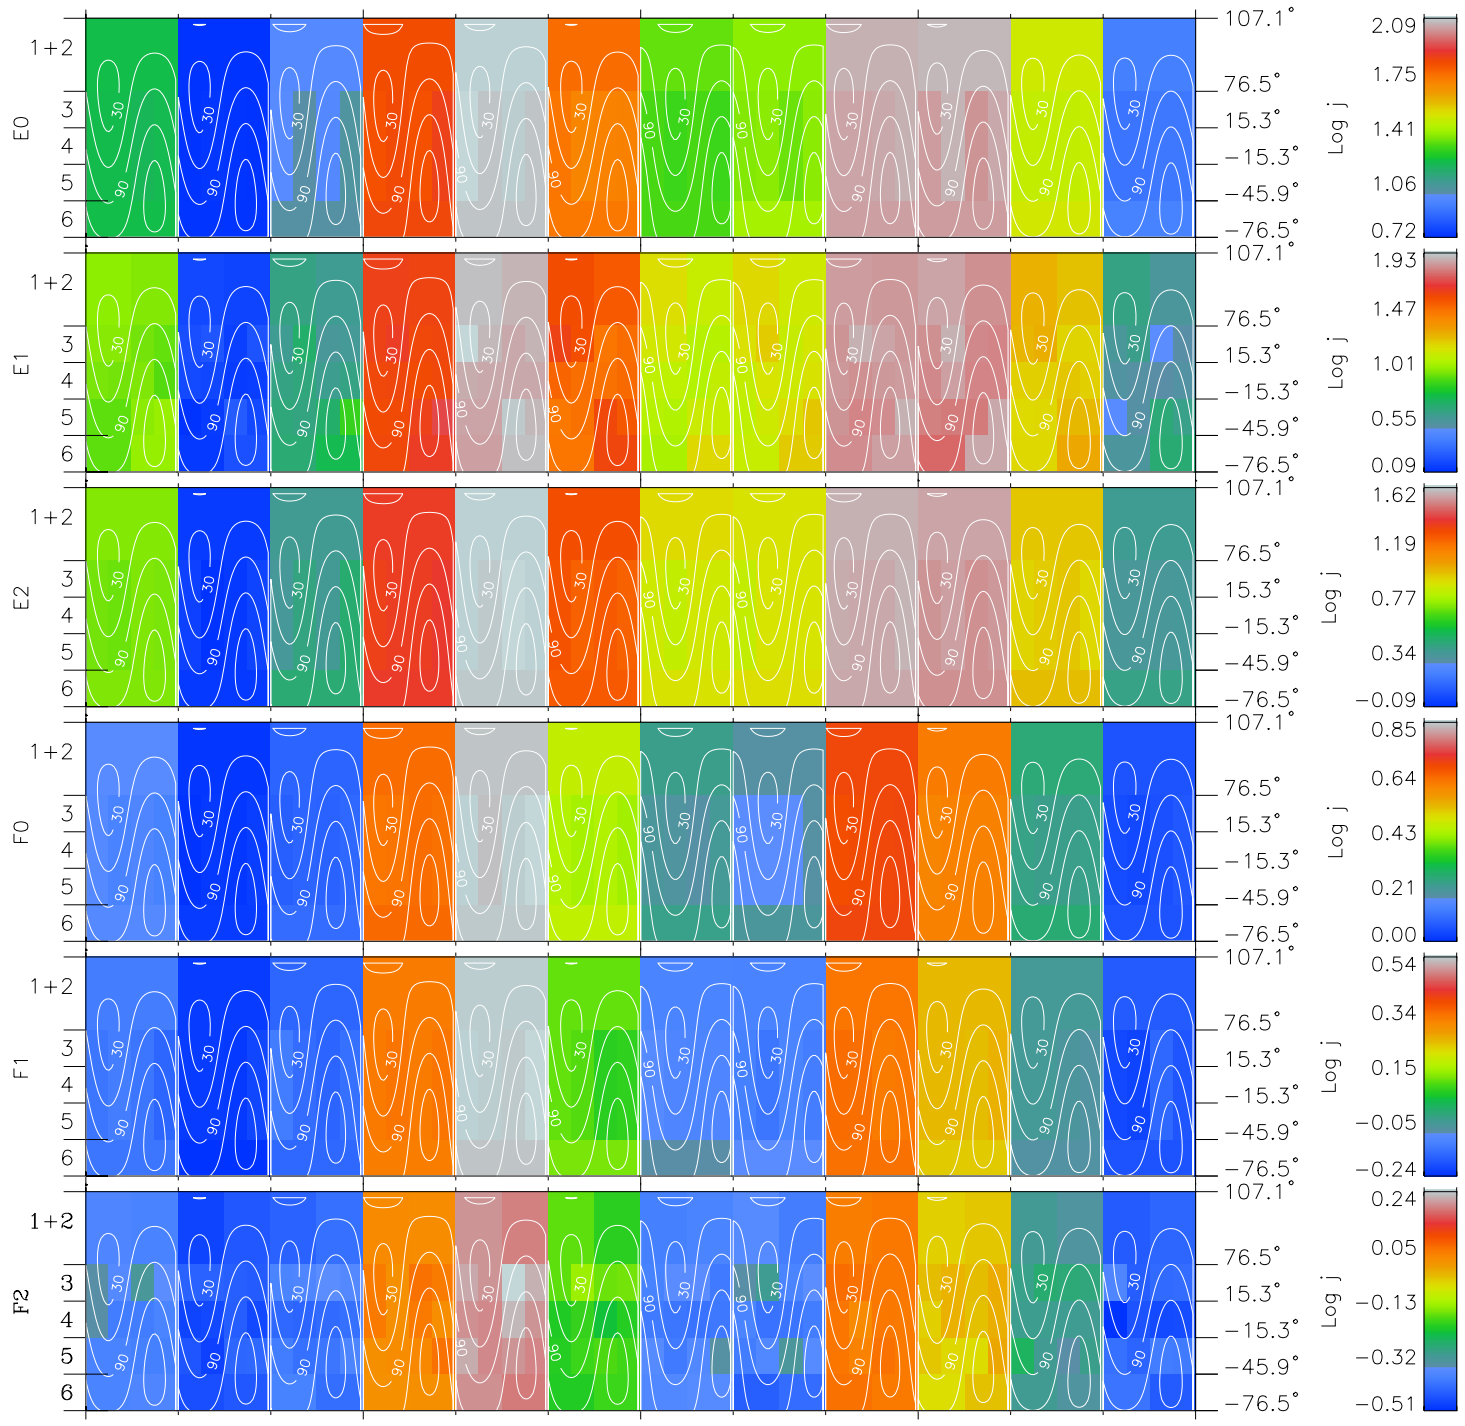

# Galileo EPD Real Time All-Sky Anisotropies 96236

Software Version: RTSKY\_FLUX V 1.20  
 Data Production: 06-03-00  
 Plot Production: Fri Sep 14 09:16:56 2001  
 Color File: wondr3  
 Geofactor File: 1.1

|                      |        |        |        |                      |                        |
|----------------------|--------|--------|--------|----------------------|------------------------|
| 00:00:00<br>1996-236 | 236-06 | 236-12 | 236-18 | 00:00:00<br>1996-237 |                        |
| +                    | +      | +      | +      | +                    | X JSE(R <sub>j</sub> ) |
| -35.93               | -35.14 | -34.35 | -33.54 | -32.73               | Y JSE(R <sub>j</sub> ) |
| -91.99               | -91.45 | -90.90 | -90.33 | -89.74               | Z JSE(R <sub>j</sub> ) |
| -4.16                | -4.10  | -4.05  | -3.99  | -3.93                |                        |

- ◇ = Jupiter look direction
- = Corotation look direction