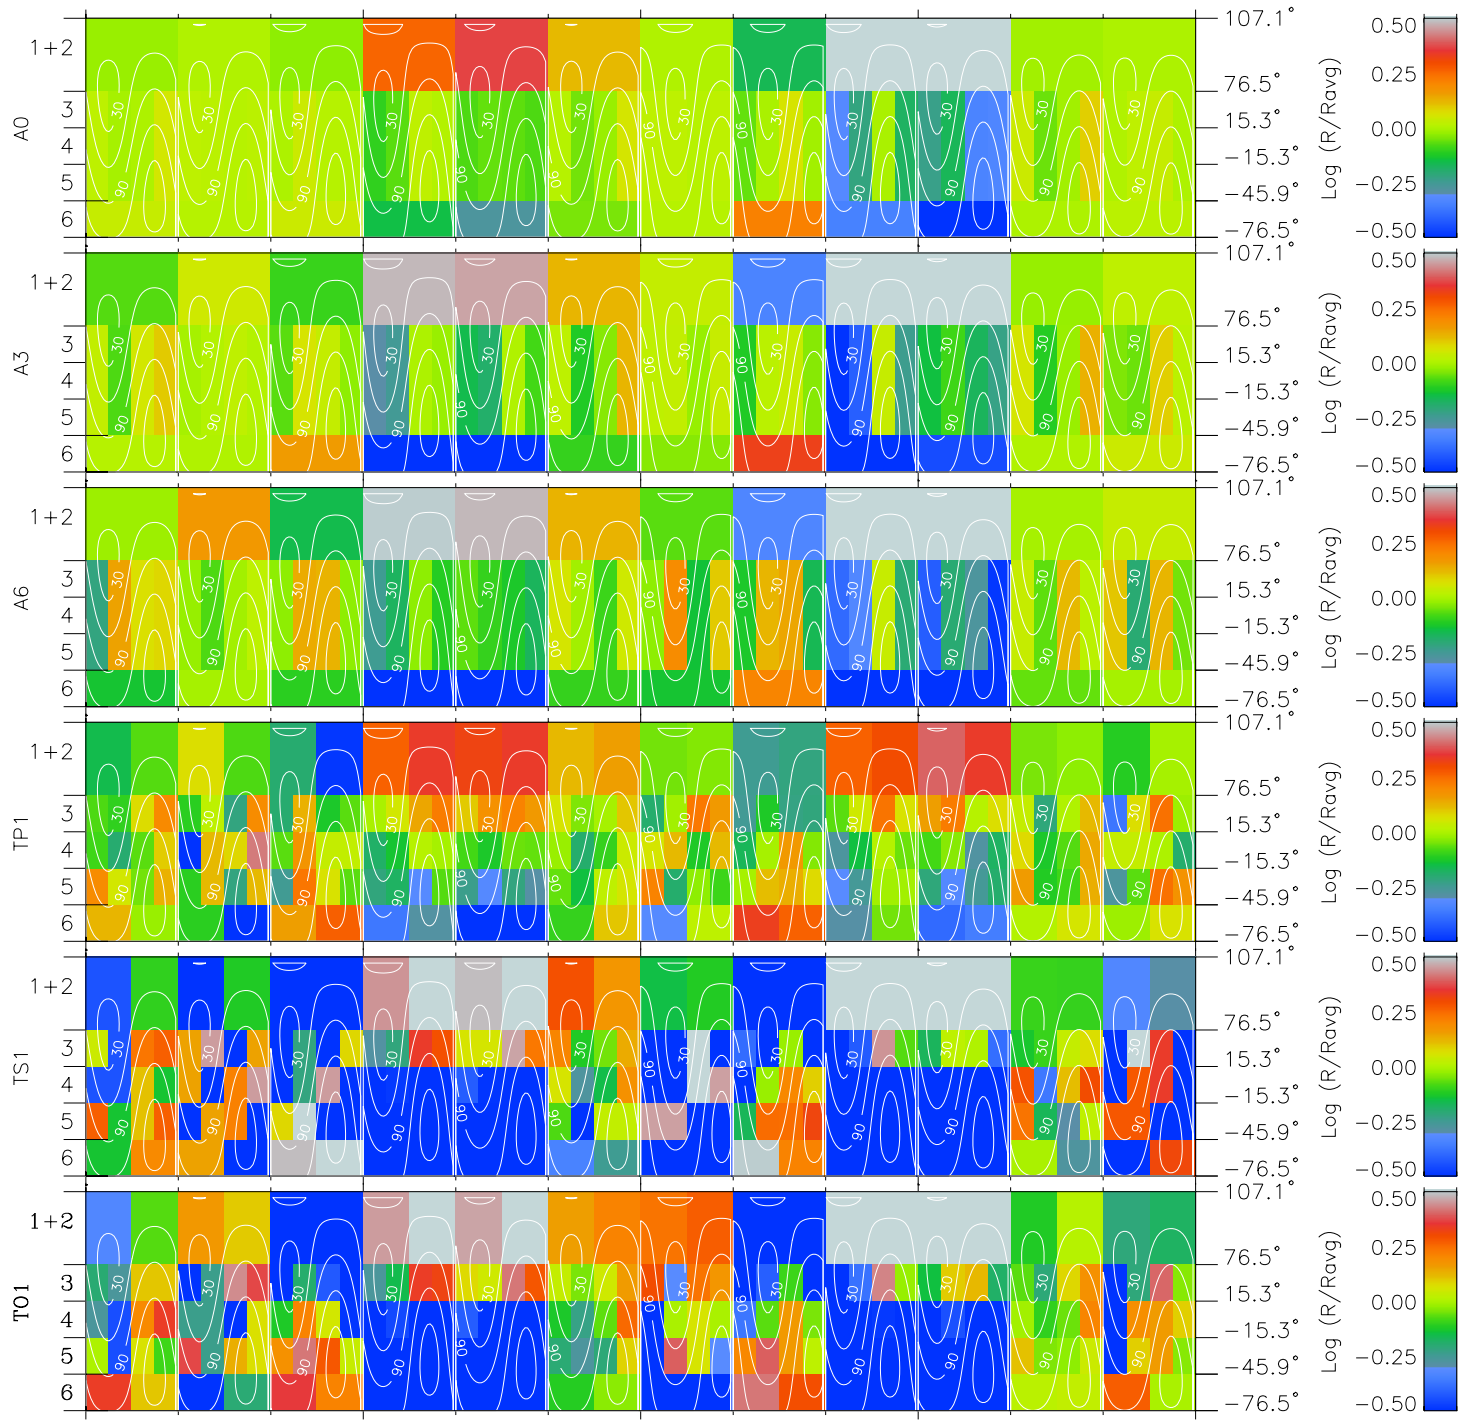

Galileo EPD Real Time All-Sky Anisotropies 96236

Software Version: RTSKY_MEAN V 1.20
 Data Production: 06-03-00
 Plot Production: Fri Sep 14 09:16:19 2001
 Color File: wondr3
 Geofactor File: 1.1

00:00:00 1996-236	236-06	236-12	236-18	00:00:00 1996-237	
+	+	+	+	+	
-35.93	-35.14	-34.35	-33.54	-32.73	X JSE(R _j)
-91.99	-91.45	-90.90	-90.33	-89.74	Y JSE(R _j)
-4.16	-4.10	-4.05	-3.99	-3.93	Z JSE(R _j)

- ◇ = Jupiter look direction
- = Corotation look direction