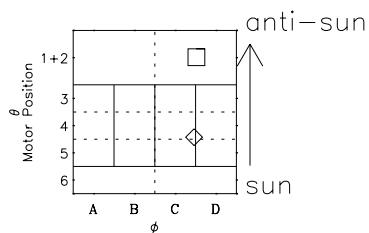

Galileo EPD Real-Time Omni 96236

Software Version: RTLINE_OMNI V 1.20
Data Production: 06-03-00
Plot Production: Fri Sep 14 09:19:32 2001

- ◇ = Jupiter look direction
- = Corotation look direction