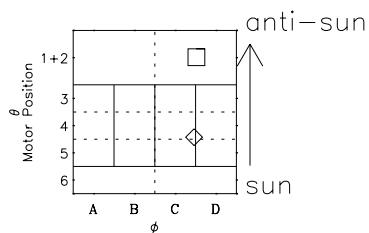

Galileo EPD Real-Time Omni 96236

Software Version: RTLINE_OMNI V 1.20
Data Production: 06-03-00
Plot Production: Fri Sep 14 09:19:31 2001

◇ = Jupiter look direction
□ = Corotation look direction