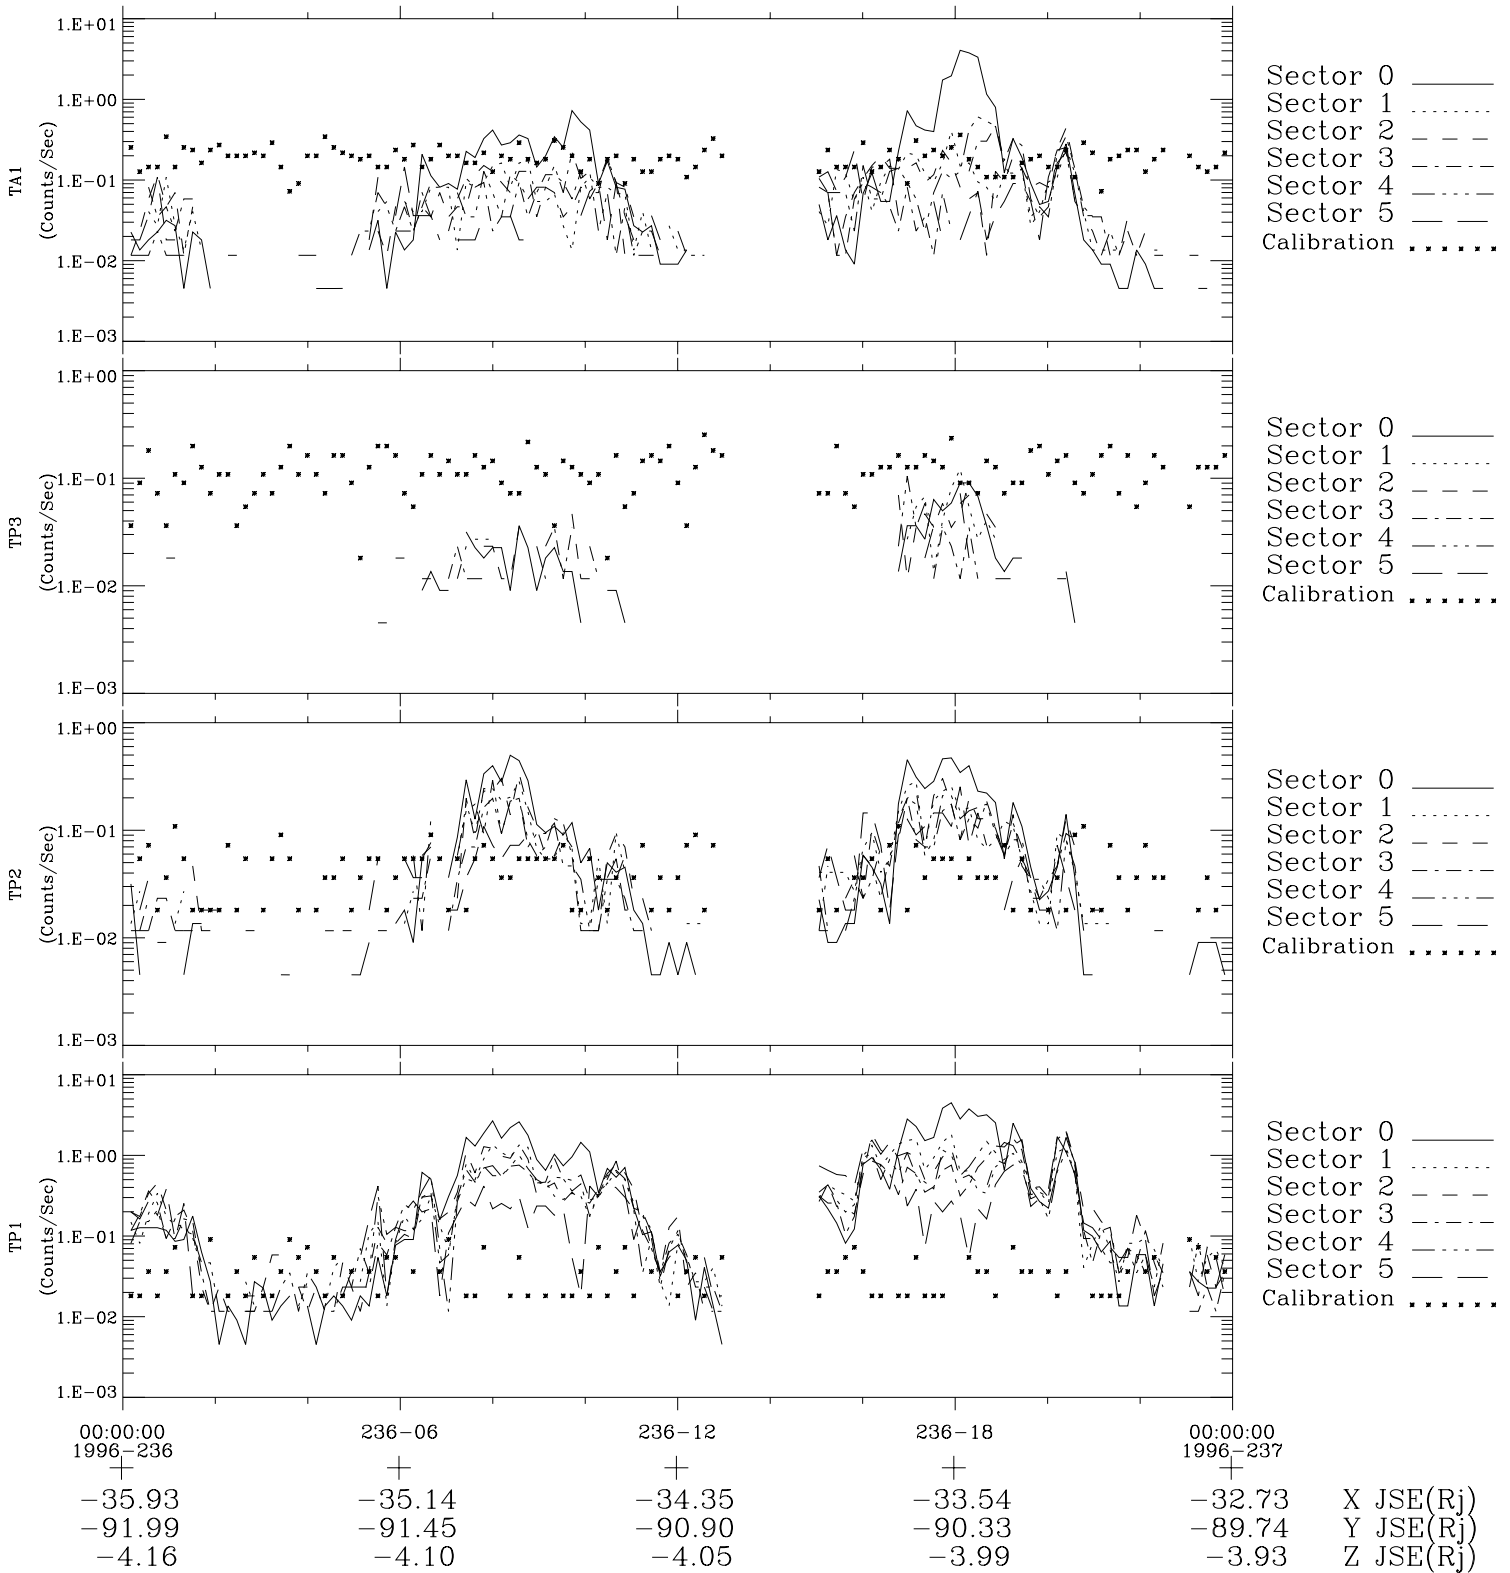

Galileo EPD Real-Time Six-Sector 96236

Software Version: RTLINE_R6 V 1.20
Data Production: 06-03-00
Plot Production: Fri Sep 14 09:19:42 2001

◇ = Jupiter look direction
□ = Corotation look direction