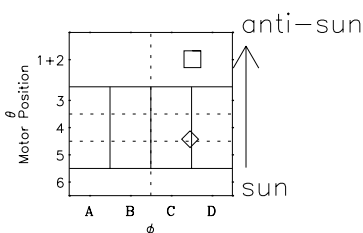

Galileo EPD Real-Time Six-Sector 96236

Software Version: RTLINE_R6 V 1.20
Data Production: 06-03-00
Plot Production: Fri Sep 14 09:19:42 2001

◇ = Jupiter look direction
□ = Corotation look direction