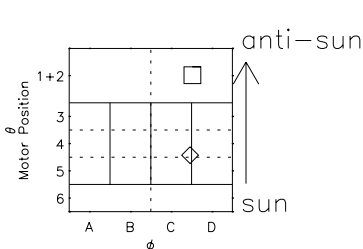

Galileo EPD Real Elevation Anisotropies 96236

Software Version: RTELEV_NORM V 1.20
Data Production: 06-03-00
Plot Production: Fri Sep 14 09:18:26 2001
Color File: wondr3
Geofactor File: 1.1

- ◇ = Jupiter look direction
- = Corotation look direction