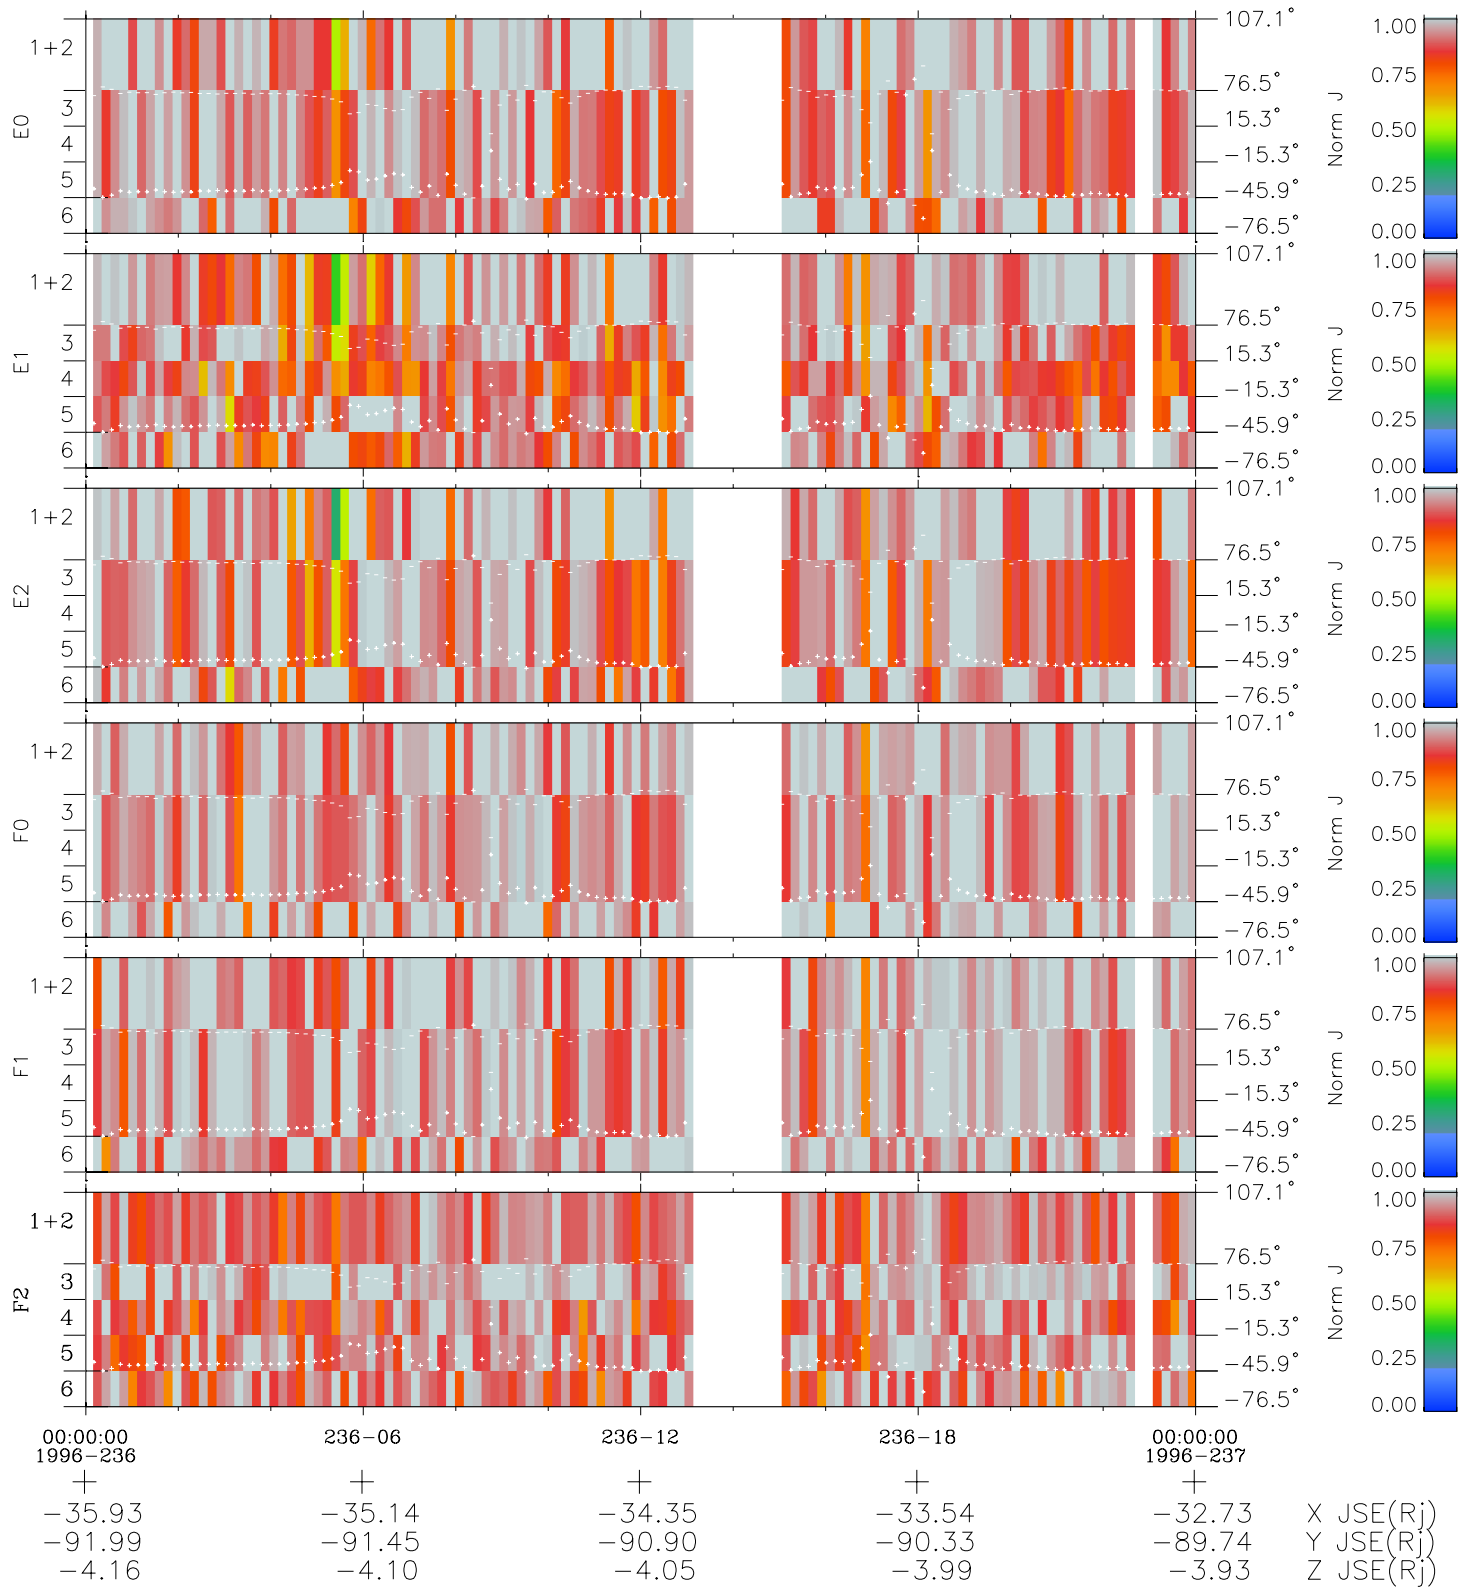

Galileo EPD Real Elevation Anisotropies 96236

Software Version: RTELEV_NORM V 1.20
Data Production: 06-03-00
Plot Production: Fri Sep 14 09:18:26 2001
Color File: wondr3
Geofactor File: 1.1

- ◇ = Jupiter look direction
- = Corotation look direction