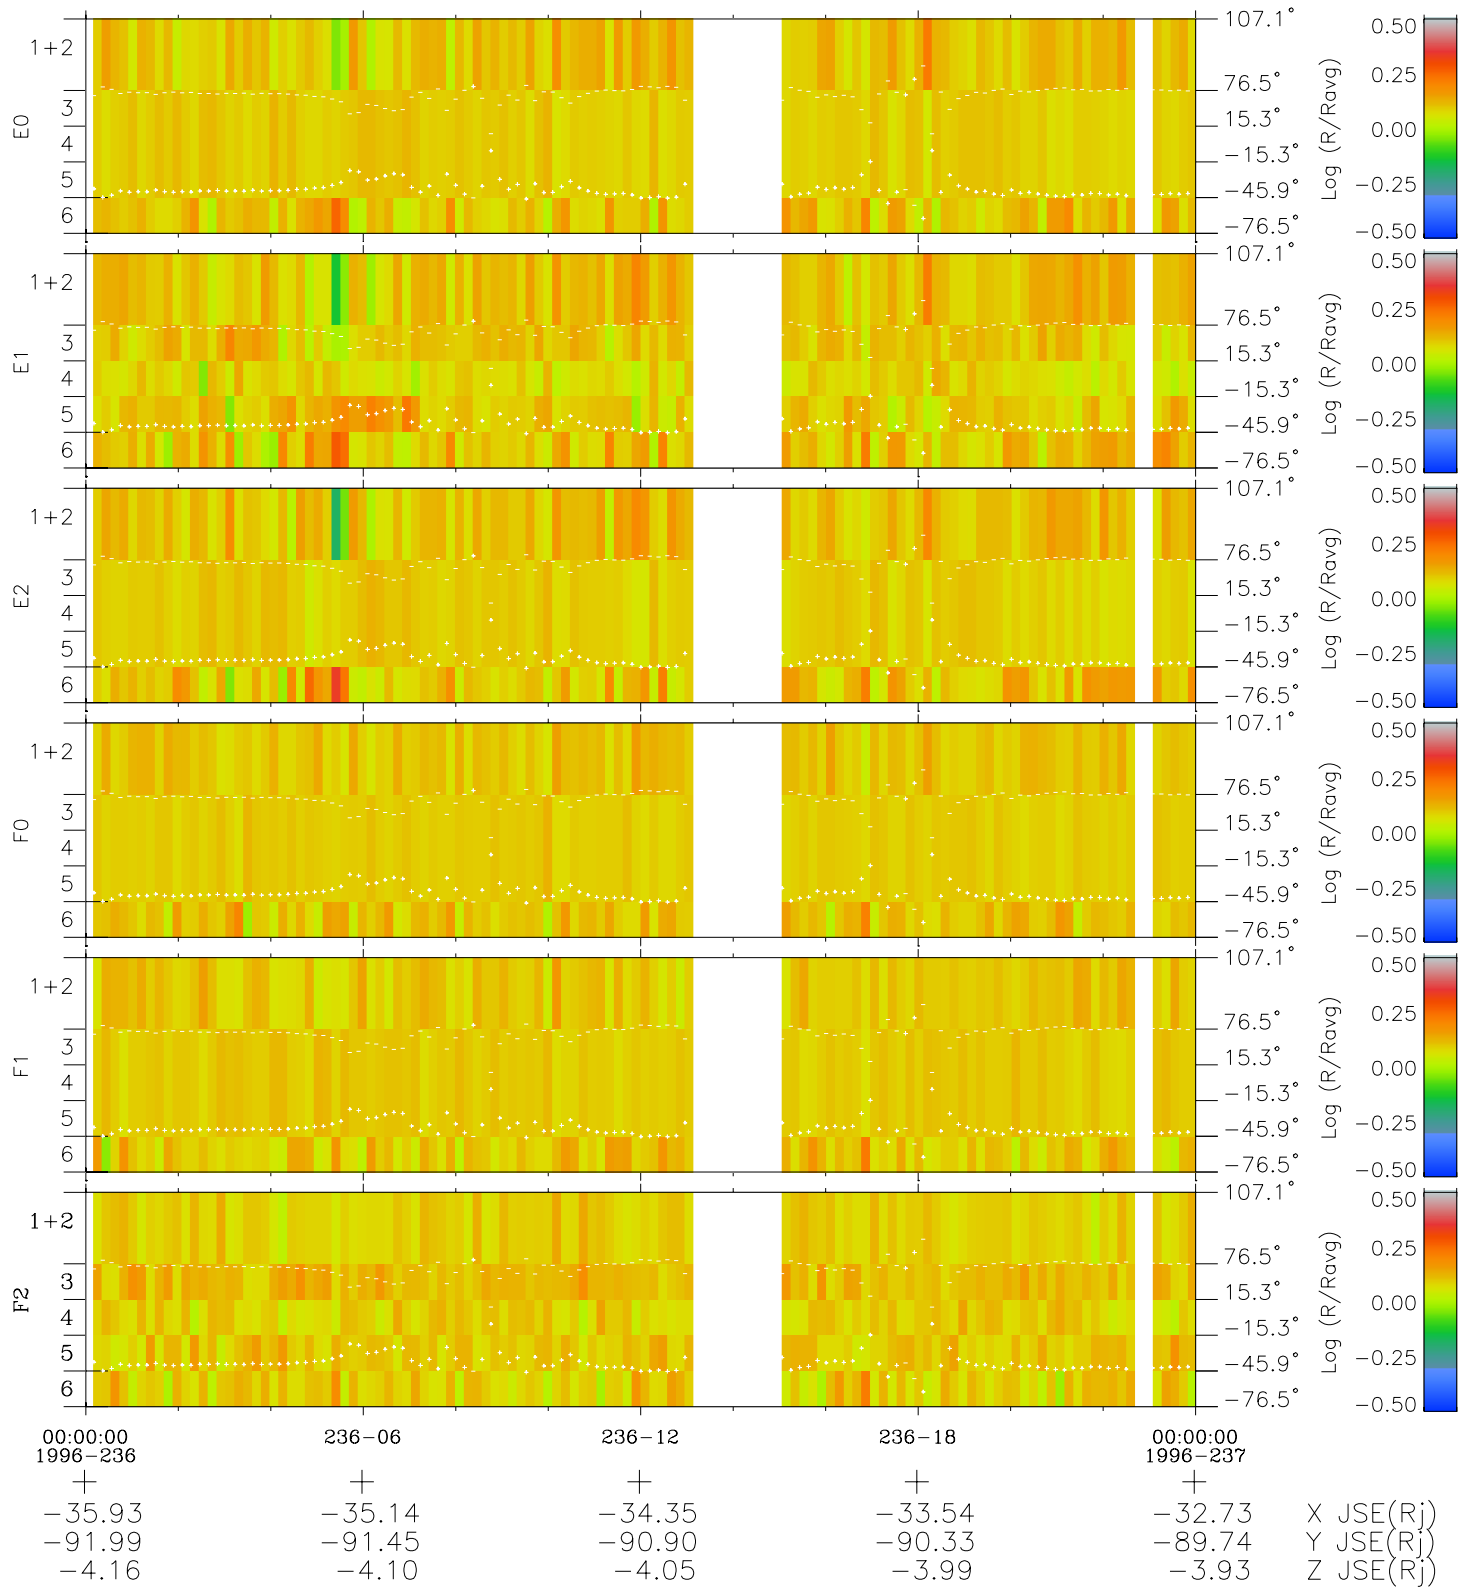

Galileo EPD Real Elevation Anisotropies 96236

Software Version: RTELEV_MEAN V 1.20
 Data Production: 06-03-00
 Plot Production: Fri Sep 14 09:17:46 2001
 Color File: wondr3
 Geofactor File: 1.1

- ◇ = Jupiter look direction
- = Corotation look direction