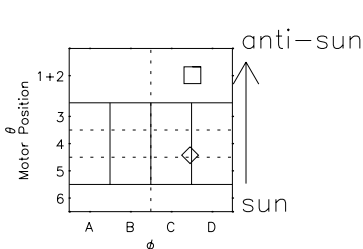

Galileo EPD Real Elevation Anisotropies 96236

Software Version: RTELEV_MEAN V 1.20
 Data Production: 06-03-00
 Plot Production: Fri Sep 14 09:17:46 2001
 Color File: wondr3
 Geofactor File: 1.1

- ◇ = Jupiter look direction
- = Corotation look direction