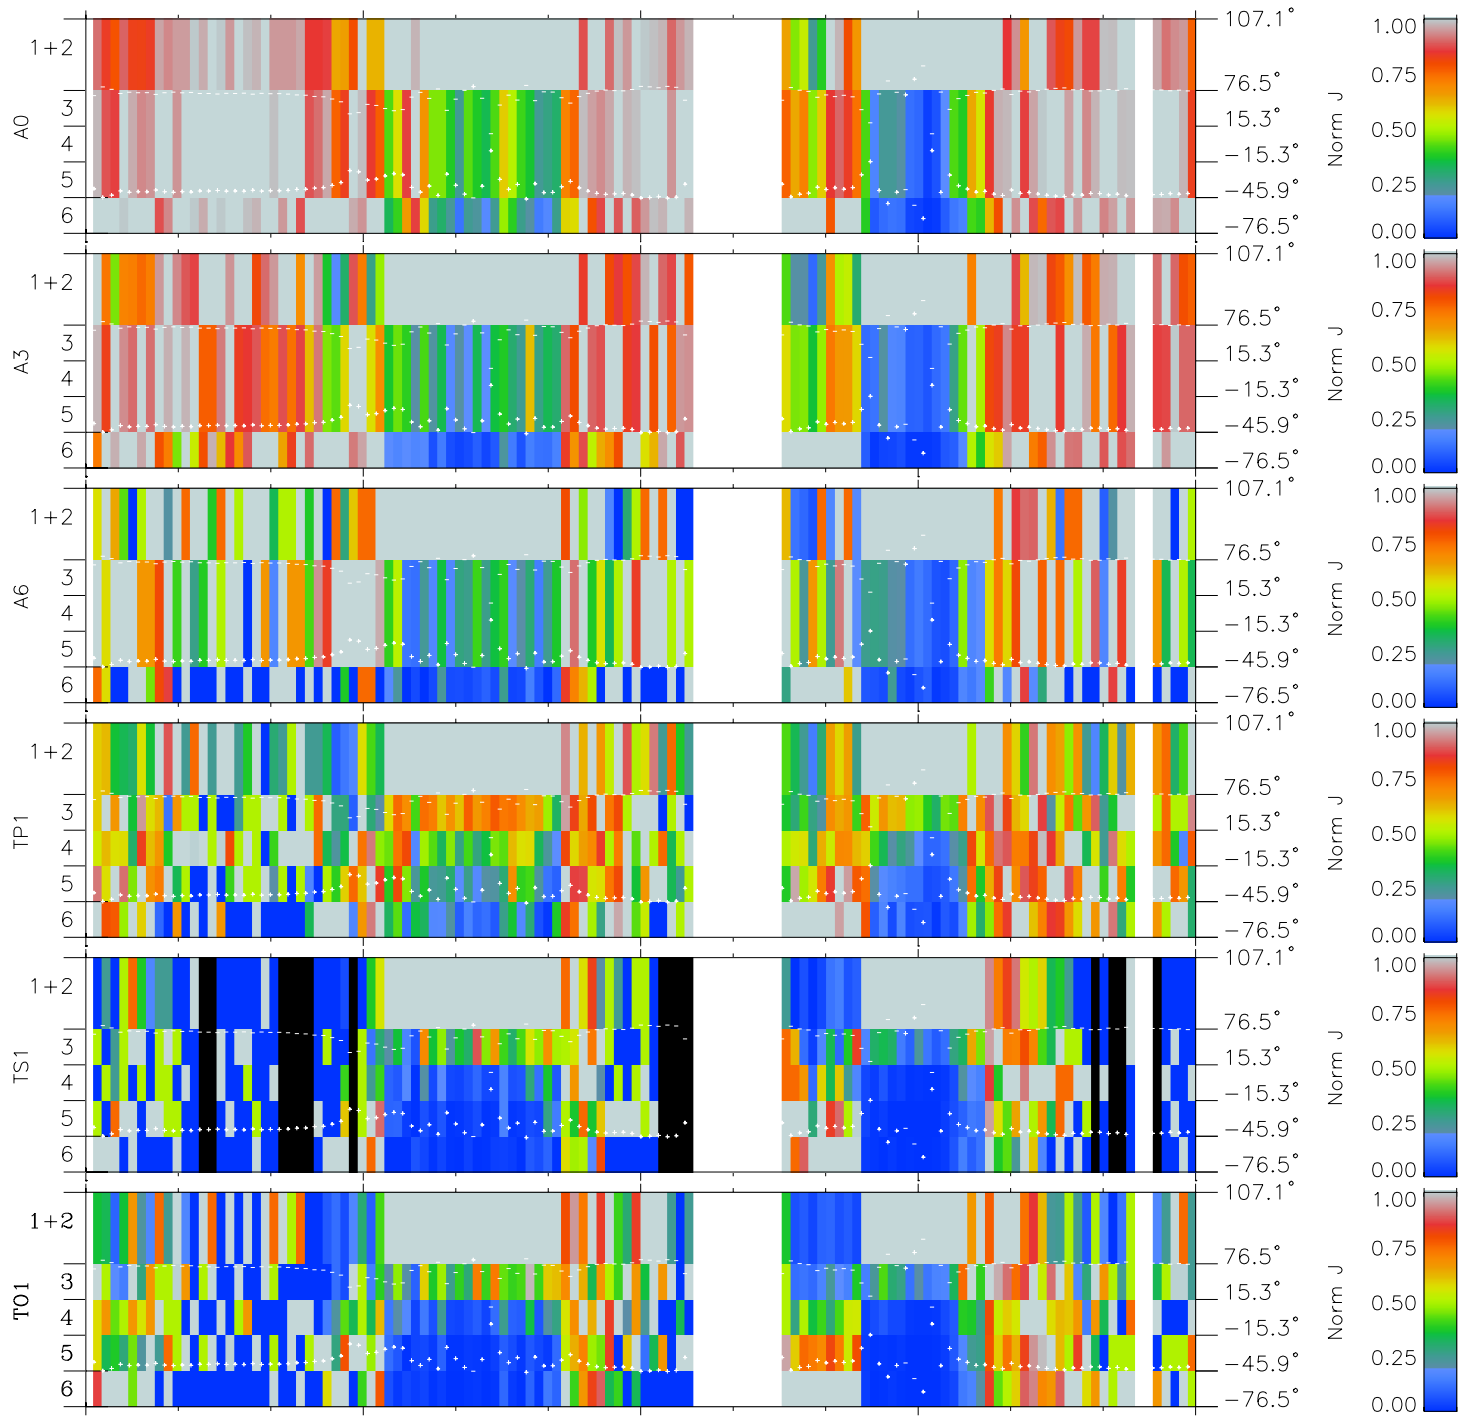

Galileo EPD Real Elevation Anisotropies 96236

Software Version: RTELEV_NORM V 1.20
Data Production: 06-03-00
Plot Production: Fri Sep 14 09:18:16 2001
Color File: wondr3
Geofactor File: 1.1

00:00:00 1996-236	236-06	236-12	236-18	00:00:00 1996-237	
+	+	+	+	+	X JSE(R _j)
-35.93	-35.14	-34.35	-33.54	-32.73	Y JSE(R _j)
-91.99	-91.45	-90.90	-90.33	-89.74	Z JSE(R _j)
-4.16	-4.10	-4.05	-3.99	-3.93	

- ◇ = Jupiter look direction
- = Corotation look direction