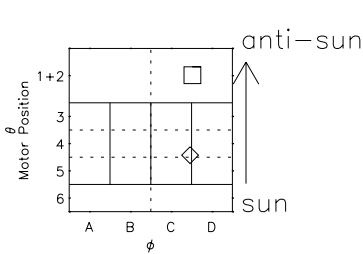

Galileo EPD Real Elevation Anisotropies 96236

Software Version: RTELEV_NORM V 1.20
Data Production: 06-03-00
Plot Production: Fri Sep 14 09:18:16 2001
Color File: wondr3
Geofactor File: 1.1

00:00:00 1996-236	236-06	236-12	236-18	00:00:00 1996-237	
+	+	+	+	+	X JSE(R _j)
-35.93	-35.14	-34.35	-33.54	-32.73	Y JSE(R _j)
-91.99	-91.45	-90.90	-90.33	-89.74	Z JSE(R _j)
-4.16	-4.10	-4.05	-3.99	-3.93	

- ◇ = Jupiter look direction
- = Corotation look direction