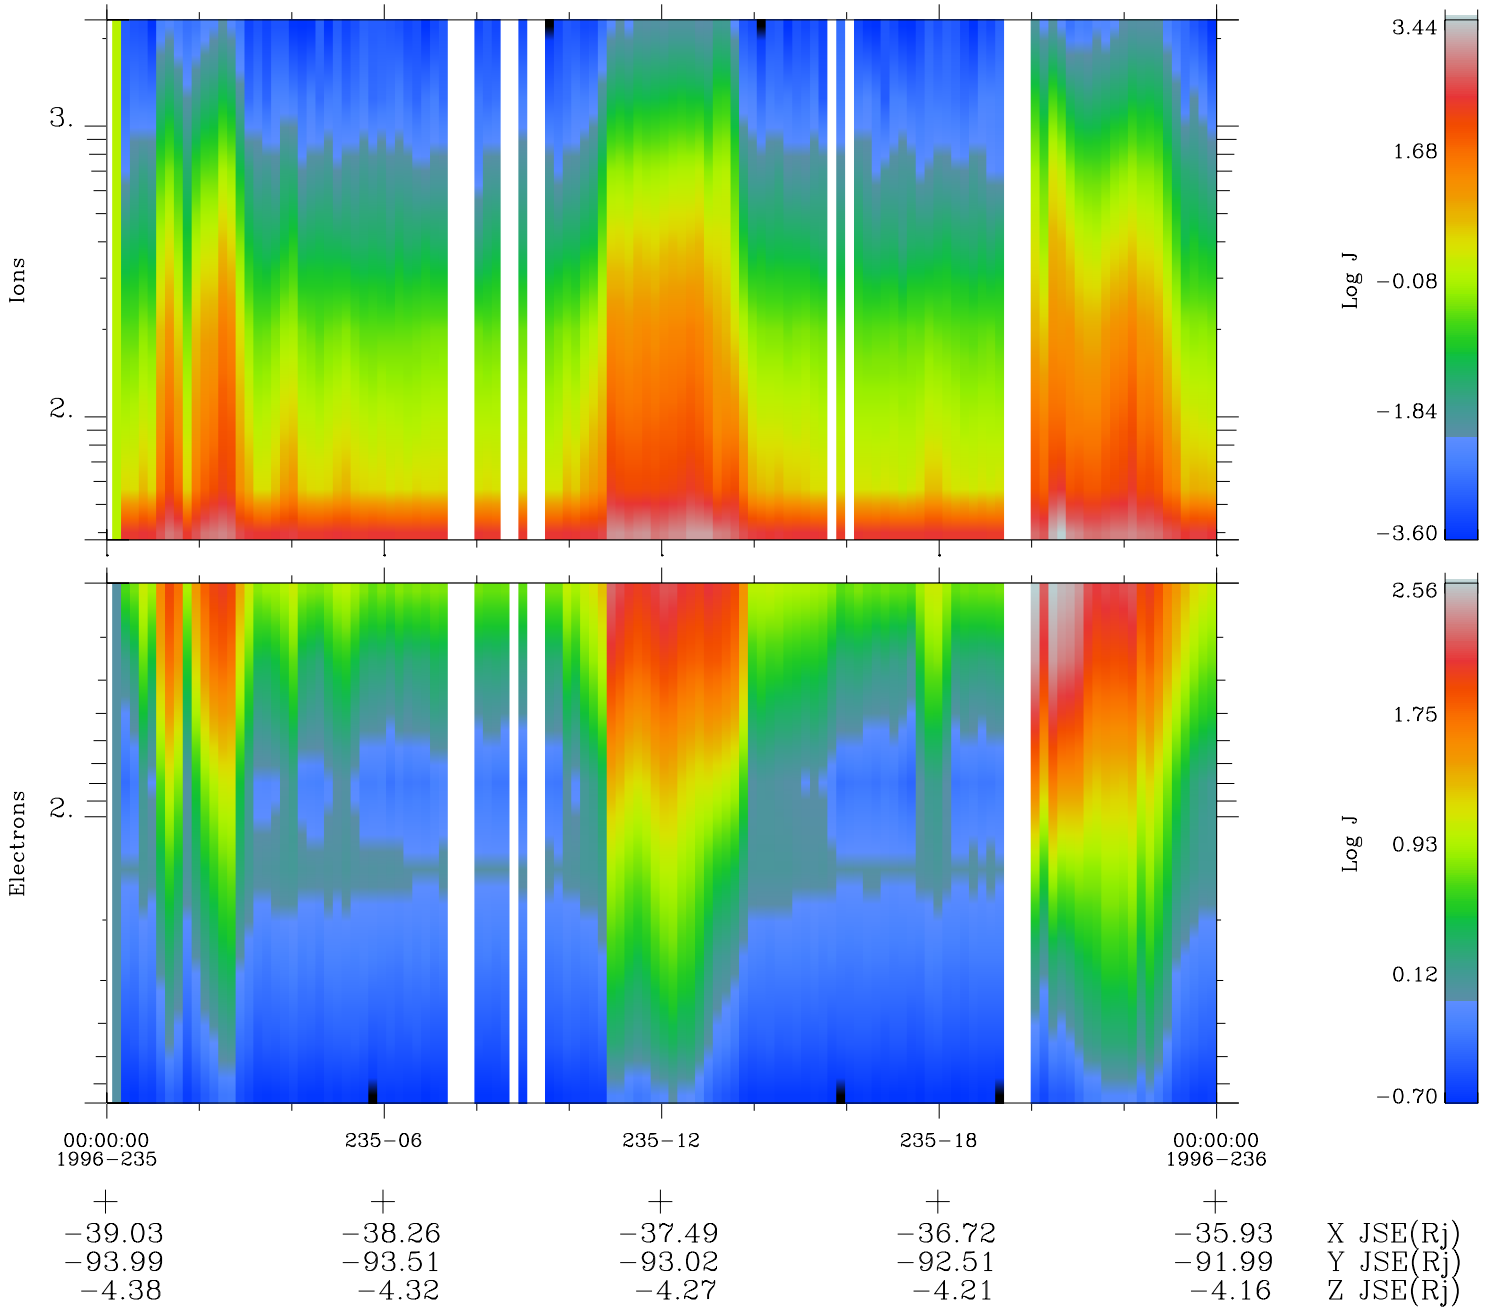

# Galileo EPD Real Time Omni Spectrum 96235

Software Version: RTSPEC\_OMNI V 1.20  
 Data Production: 06-03-00  
 Plot Production: Fri Sep 14 09:03:00 2001  
 Color File: wondr3  
 Geofactor File: 1.1

◇ = Jupiter look direction  
 □ = Corotation look direction