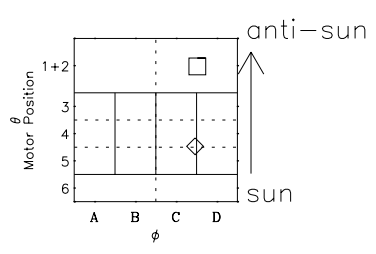

# Galileo EPD Real Time Omni Spectrum 96235

Software Version: RTSPEC\_OMNI V 1.20  
 Data Production: 06-03-00  
 Plot Production: Fri Sep 14 09:03:00 2001  
 Color File: wondr3  
 Geofactor File: 1.1

◇ = Jupiter look direction  
 □ = Corotation look direction