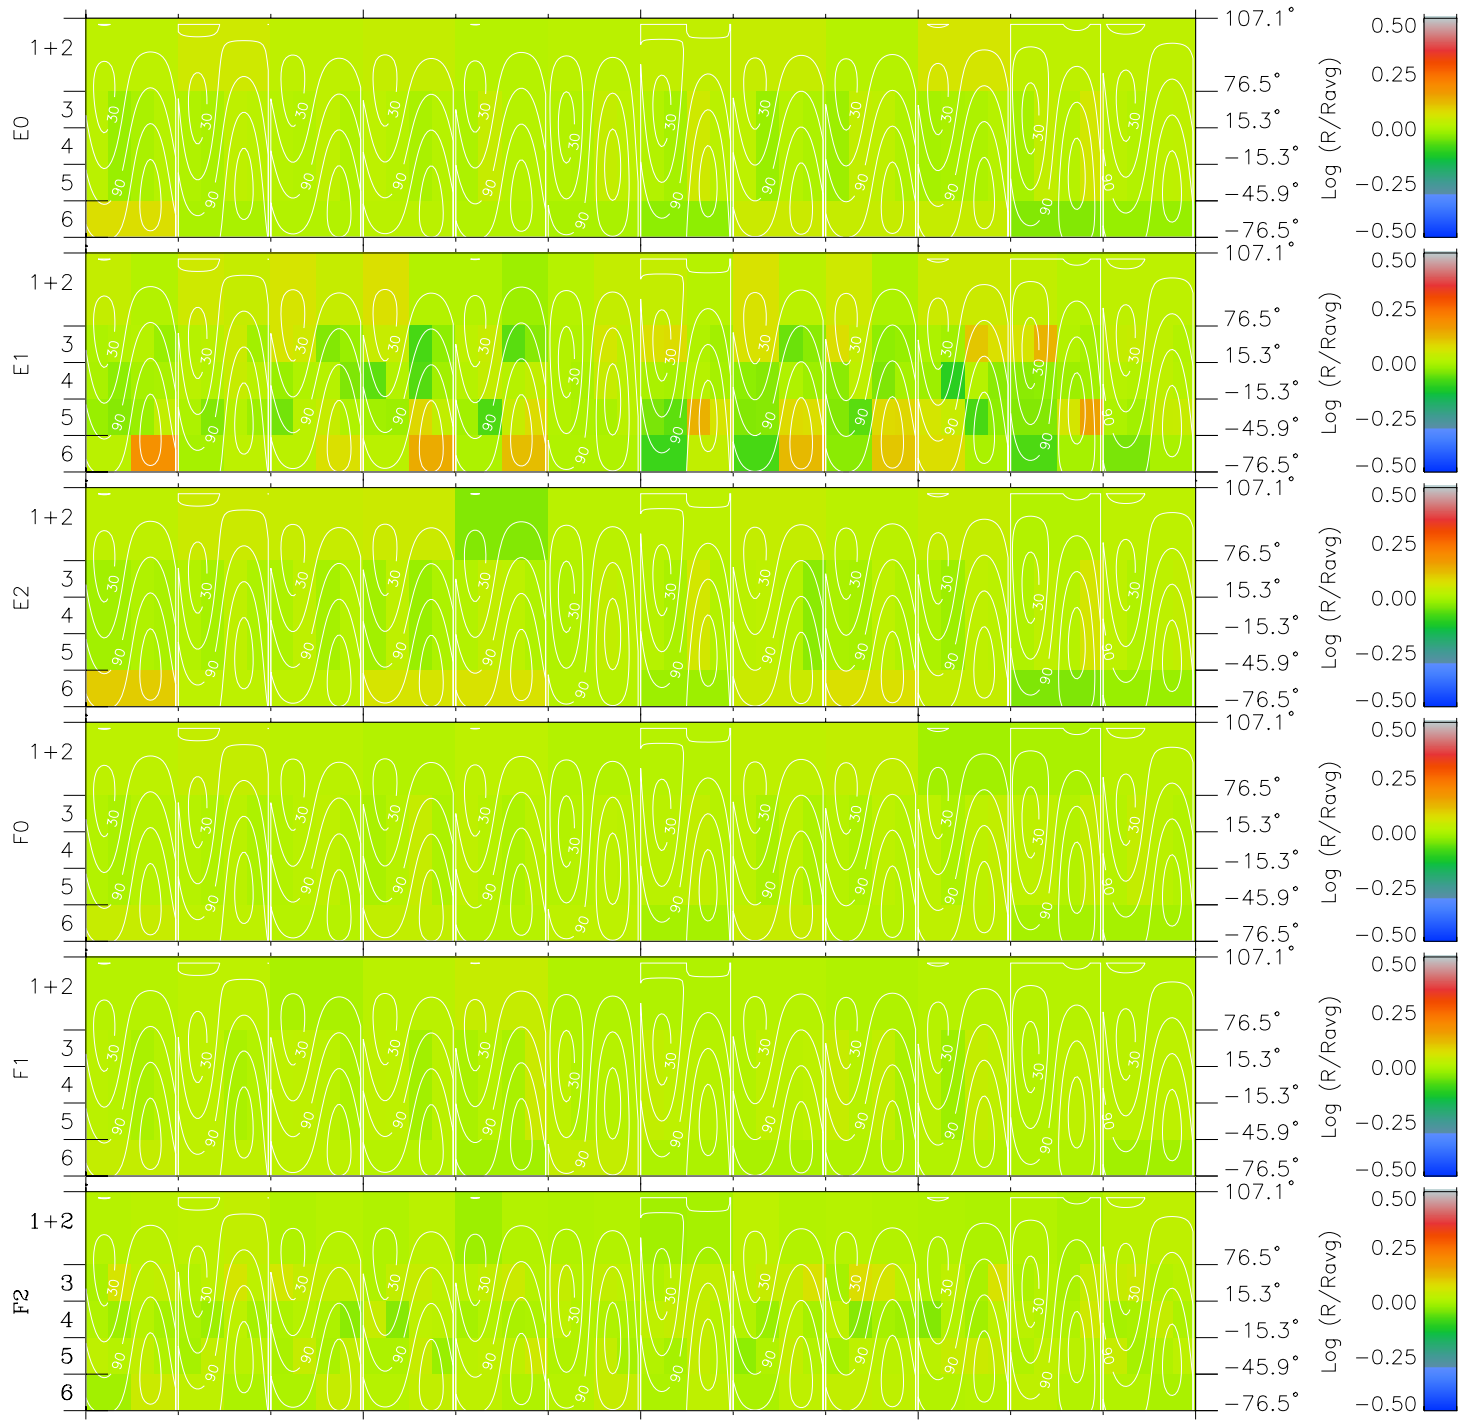

Galileo EPD Real Time All-Sky Anisotropies 96235

Software Version: RTSKY_MEAN V 1.20
 Data Production: 06-03-00
 Plot Production: Fri Sep 14 09:03:23 2001
 Color File: wondr3
 Geofactor File: 1.1

00:00:00 1996-235	235-06	235-12	235-18	00:00:00 1996-236	
+	+	+	+	+	X JSE(R _j)
-39.03	-38.26	-37.49	-36.72	-35.93	Y JSE(R _j)
-93.99	-93.51	-93.02	-92.51	-91.99	Z JSE(R _j)
-4.38	-4.32	-4.27	-4.21	-4.16	

- ◇ = Jupiter look direction
- = Corotation look direction