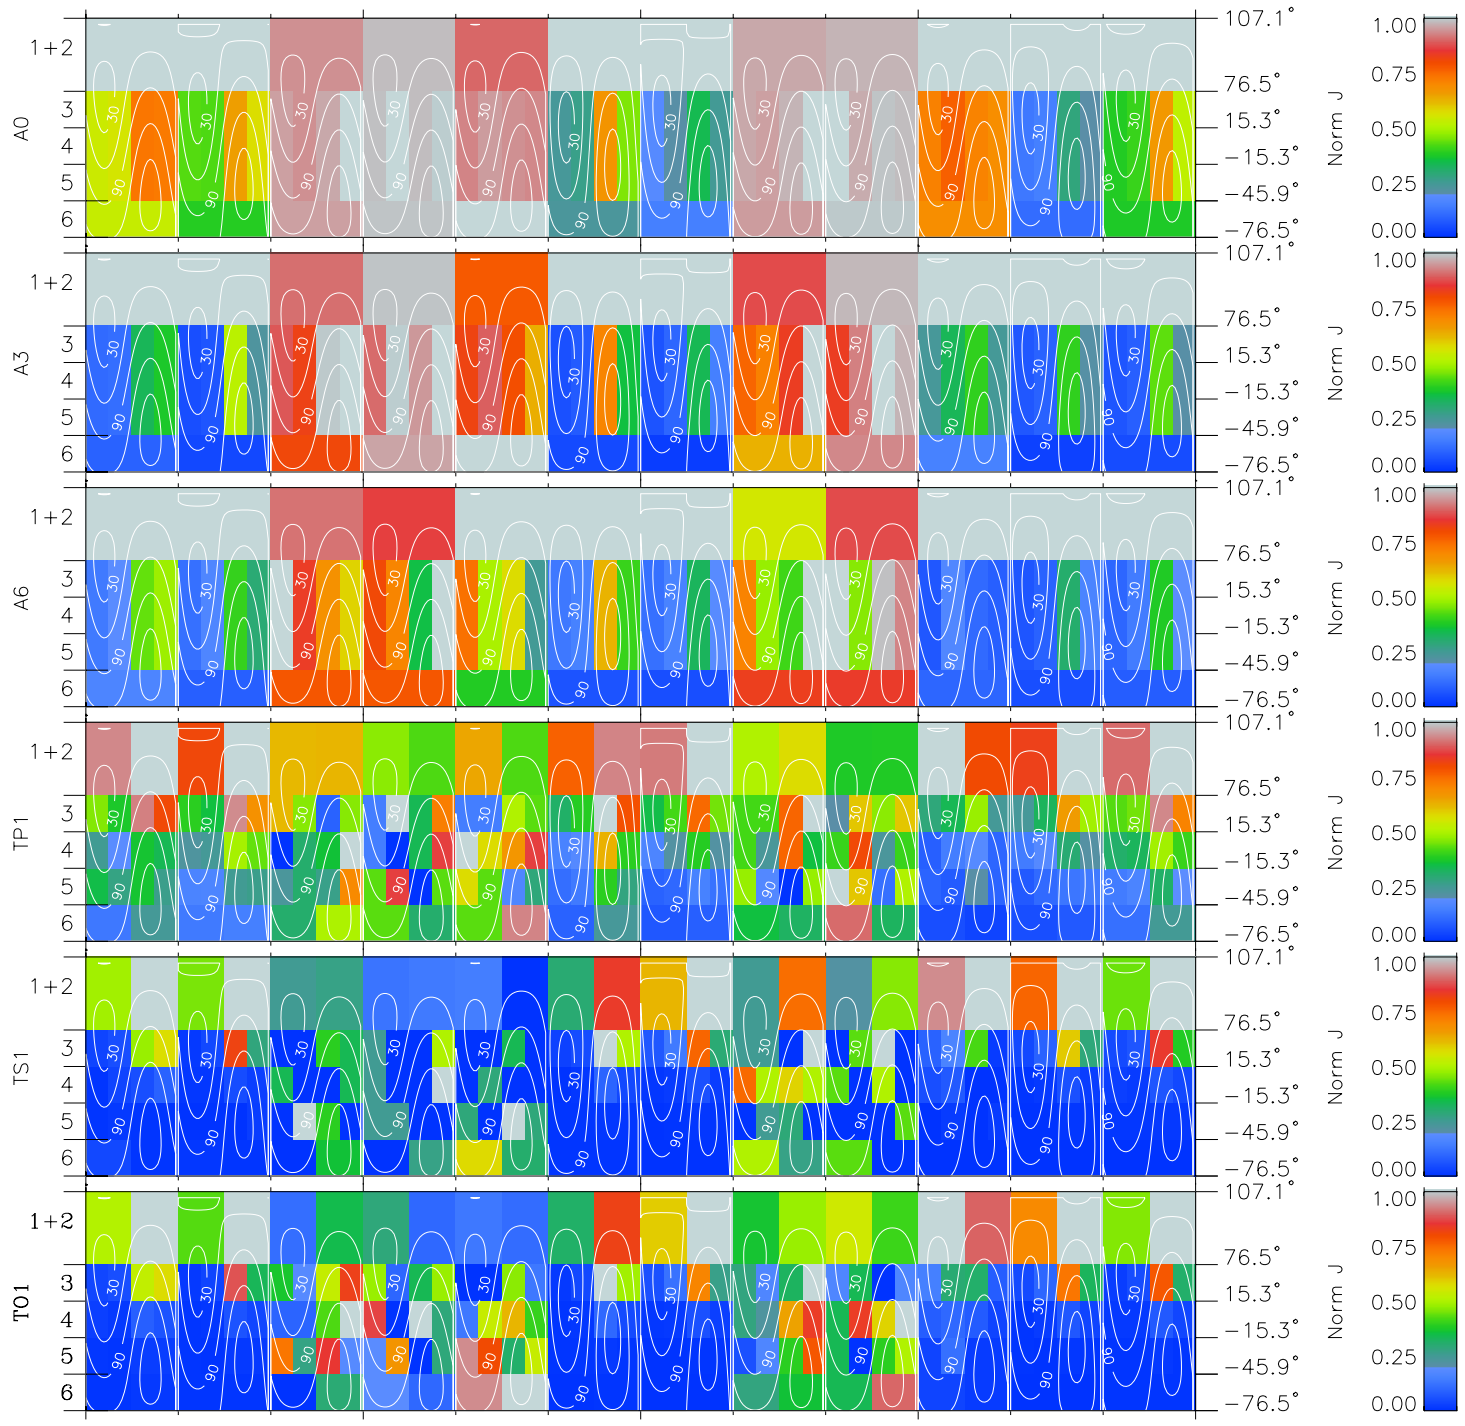

# Galileo EPD Real Time All-Sky Anisotropies 96235

Software Version: RTSKY\_NORM V 1.20  
 Data Production: 06-03-00  
 Plot Production: Fri Sep 14 09:03:55 2001  
 Color File: wondr3  
 Geofactor File: 1.1

00:00:00 1996-235	235-06	235-12	235-18	00:00:00 1996-236	
+	+	+	+	+	
-39.03	-38.26	-37.49	-36.72	-35.93	X JSE(R <sub>j</sub> )
-93.99	-93.51	-93.02	-92.51	-91.99	Y JSE(R <sub>j</sub> )
-4.38	-4.32	-4.27	-4.21	-4.16	Z JSE(R <sub>j</sub> )

◇ = Jupiter look direction  
 □ = Corotation look direction